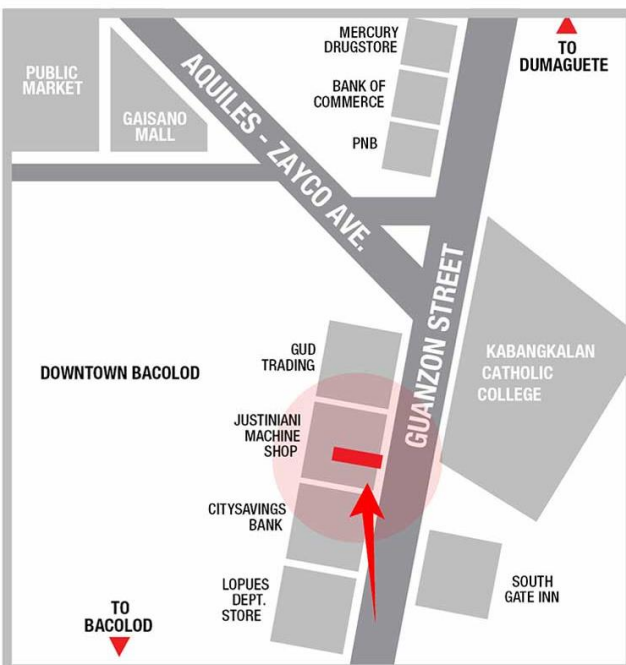

VISIBLE DISTANCE

300 Meters +

GOING TO

Bacolod-Silay International Airport, Patag and Lantawan Cafes & Mountain Resorts

VISIBLE TO VEHICLES FROM

Bacolod City, Silay City, The District Northpoint, Northern Towns & Cities

TRAFFIC SPEED

Moderate

ESTIMATED DAILY TRAFFIC

3,072 Vehicles

AVAILABLE NOW

Steel Art
BILLBOARDS

GUANZON STREET

KABANKALAN CITY

BILLBOARD DIMENSION

20 Feet x 40 Feet

VISIBLE DISTANCE

200 Meters +

GOING TO

Gaisano Mall Kabankalan, Public Market, City Proper, Dumaguete City, Negros Oriental

VISIBLE TO VEHICLES FROM

Bacolod City, Northern Towns & Cities