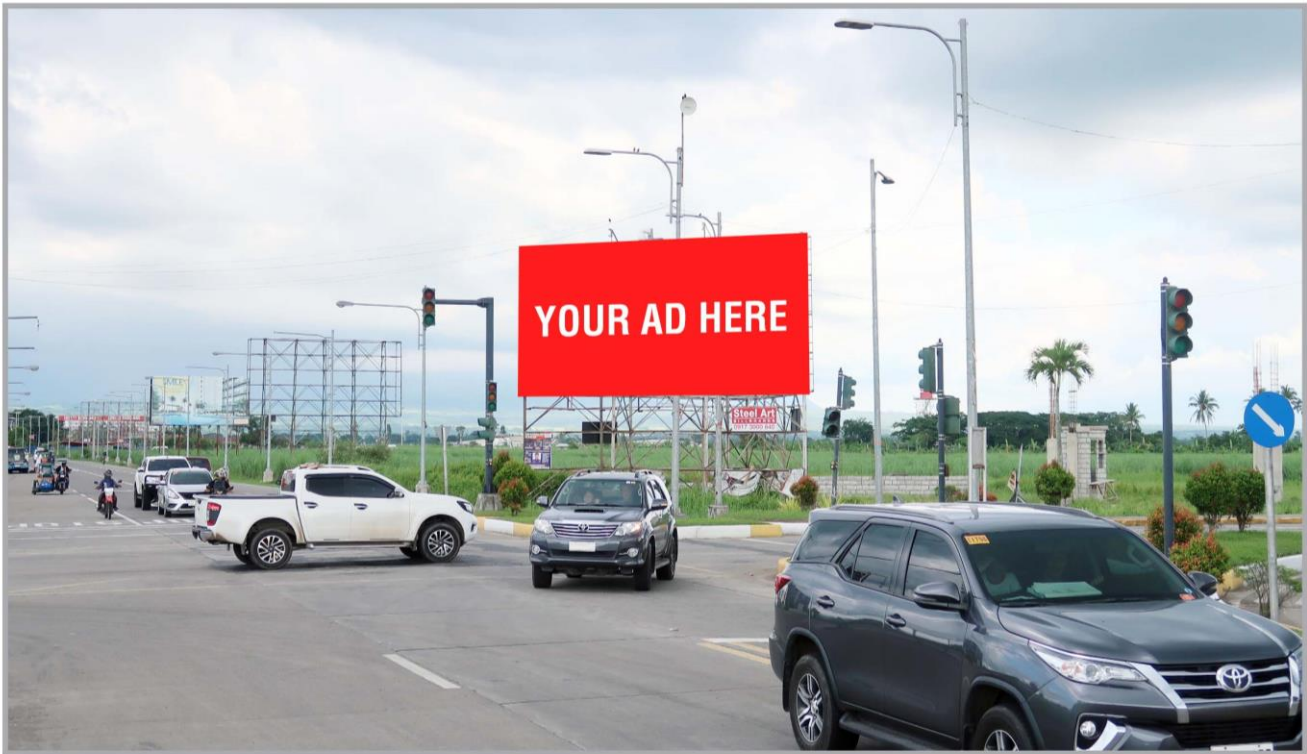

Moderate

ESTIMATED DAILY TRAFFIC

3,072 Vehicles

AVAILABLE NOW

Steel Art
BILLBOARDS

MCKINLEY ROAD (BACOLOD-SILAY INT'L AIRPORT)
SILAY CITY

BILLBOARD DIMENSION

20 Feet (H) X 40 Feet (W)