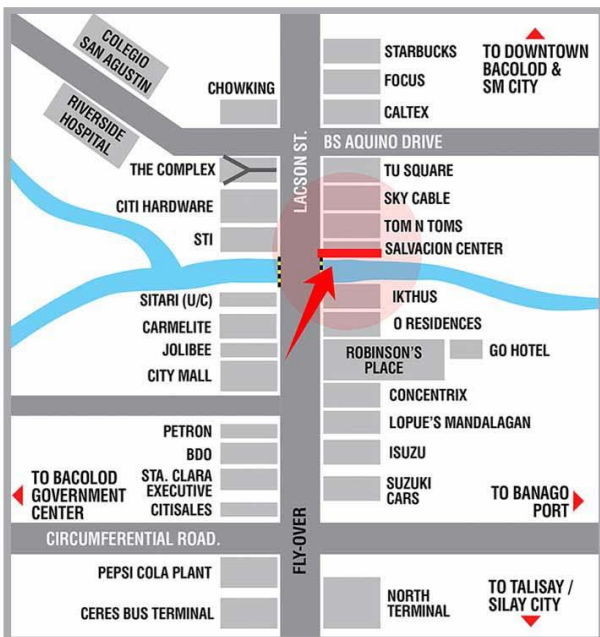

Available Sites in

BACOLOD

www.steelart.ph

AVAILABLE NOW

Steel Art
BILLBOARDS

LACSON CORNER 27TH STREET
BACOLOD CITY

BILLBOARD DIMENSION

40 Feet x 40 Feet

VISIBLE DISTANCE

300 - 400 Meters +

GOING TO

STI College, Metrobank, Regional Hospital, Downtown Area, Central Market, Gaisano Main, SM City, Bredco Port, Gaisano City, Burgos Market, Libertad Market, Riverside Hospital, New Government Center, Southern Towns & Cities

VISIBLE TO VEHICLES FROM

Westown Hotel, Robinsons Place, Art District, Lopue's Mandalagan, Petron, BDO, Isuzu, Pepsi Cola Plant, North Bus Terminal, Ayala Mall, Northern Towns & Cities,

TRAFFIC SPEED

Slow Moving

GOING TO

SM City, Downtown Area, Central Market, Bredco Port, Gaisano Main, Robinsons Place, Burgos Market, Ayala Mall, Metro Gaisano, Lopues Department Store, Northern Towns & Cities

VISIBLE TO VEHICLES FROM