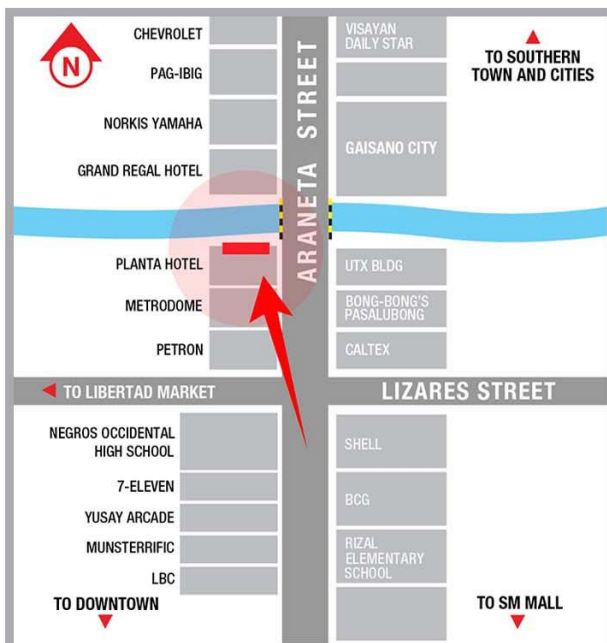

VISIBLE DISTANCE

300 - 400 Meters +

GOING TO

STI College, Metrobank, Regional Hospital, Downtown Area, Central Market, Gaisano Main, SM City, Bredco Port, Gaisano City, Burgos Market, Libertad Market, Riverside Hospital, New Government Center, Southern Towns & Cities

VISIBLE TO VEHICLES FROM

Westown Hotel, Robinsons Place, Art District, Lopue's Mandalagan, Petron, BDO, Isuzu, Pepsi Cola Plant, North Bus Terminal, Ayala Mall, Northern Towns & Cities,

TRAFFIC SPEED

Slow Moving

ESTIMATED DAILY TRAFFIC

63,408 Vehicles

AVAILABLE NOW

Steel Art
BILLBOARDS

ARANETA STREET (LUPIT BRIDGE, SINGCANG)
BACOLOD CITY

BILLBOARD DIMENSION

30 Feet x 40 Feet

VISIBLE DISTANCE

VISIBLE TO VEHICLES FROM

SM City, Downtown Area, Central Market, Bredco Port, Libertad Market, Gaisano Main, Robinsons Place, Planta Hotel, Northern Towns & Cities

TRAFFIC SPEED

Slow Moving

ESTIMATED DAILY TRAFFIC