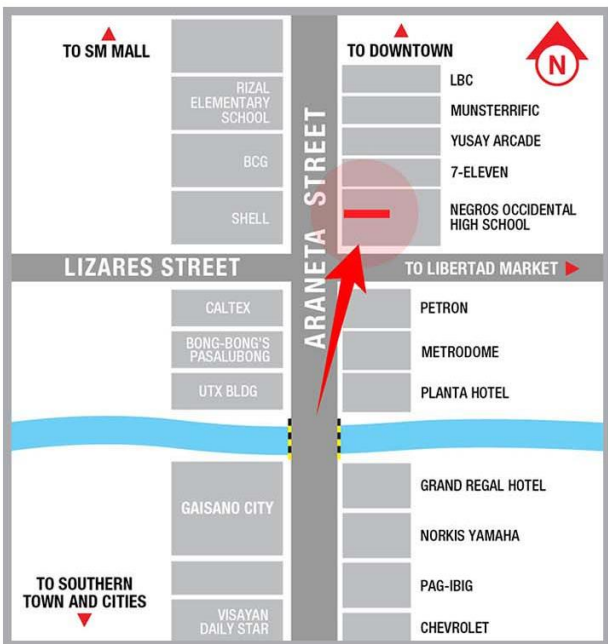

AVAILABLE NOW

Steel Art
BILLBOARDS

ARANETA CORNER LIZARES STREET
BACOLOD CITY

BILLBOARD DIMENSION

30 Feet x 50 Feet

VISIBLE DISTANCE

400 Meters +

GOING TO

SM City, Downtown Area, Central Market, Bredco Port, Gaisano Main, Robinsons Place, Burgos Market, Ayala Mall, Metro Gaisano, Lopues Department Store, Northern Towns & Cities

VISIBLE TO VEHICLES FROM

Goldenfield Commercial Complex, Robinsons Cybergate, Transcom, Teletech, Southern Towns & Cities

TRAFFIC SPEED

Slow Moving

ESTIMATED DAILY TRAFFIC

40,152 Vehicles