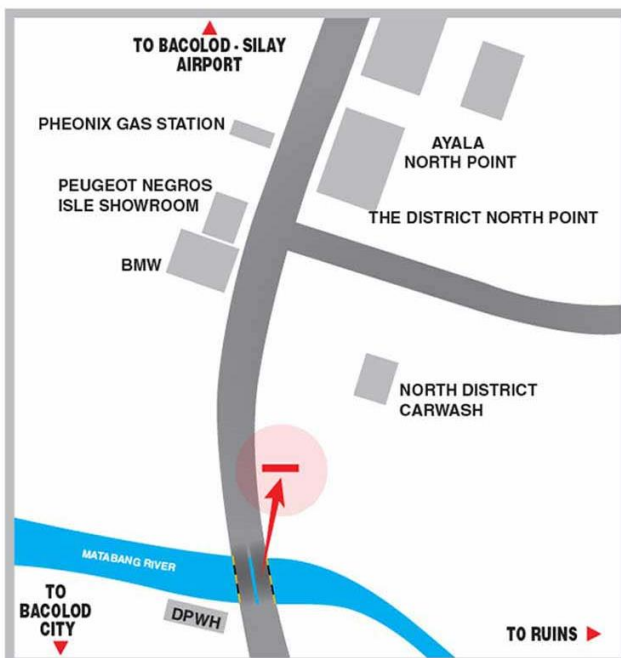

GOING TO

SM City, Downtown Area, Central Market, Bredco Port, Gaisano Main, Robinsons Place, Burgos Market, Ayala Mall, Metro Gaisano, Lopues Department Store, Northern Towns & Cities

VISIBLE TO VEHICLES FROM

Goldenfield Commercial Complex, Robinsons Cybergate, Transcom, Teletech, Southern Towns & Cities

TRAFFIC SPEED

Slow Moving

ESTIMATED DAILY TRAFFIC

40,152 Vehicles

AVAILABLE NOW

Steel Art
BILLBOARDS

NATIONAL HIGHWAY
TALISAY CITY

BILLBOARD DIMENSION

30 Feet x 40 Feet

VISIBLE DISTANCE

200 Meters +

GOING TO

Ceres North Bound Terminal, Pepsi, Lopues Mandalagan City Mall, Convergys, Robinsons Place, O Hotel ABS- CBN, Sky Cable, Provincial Capitol Lagoon, SM Bacolod, 888 China Town

VISIBLE TO VEHICLES FROM

Ayala Mall, Metro Gaisano, Bacolod-Silay International Airport, Northern Towns & Cities

TRAFFIC SPEED

Slow Moving

ESTIMATED DAILY TRAFFIC

42,048 Vehicles

AVAILABLE NOW

Steel Art
BILLBOARDS