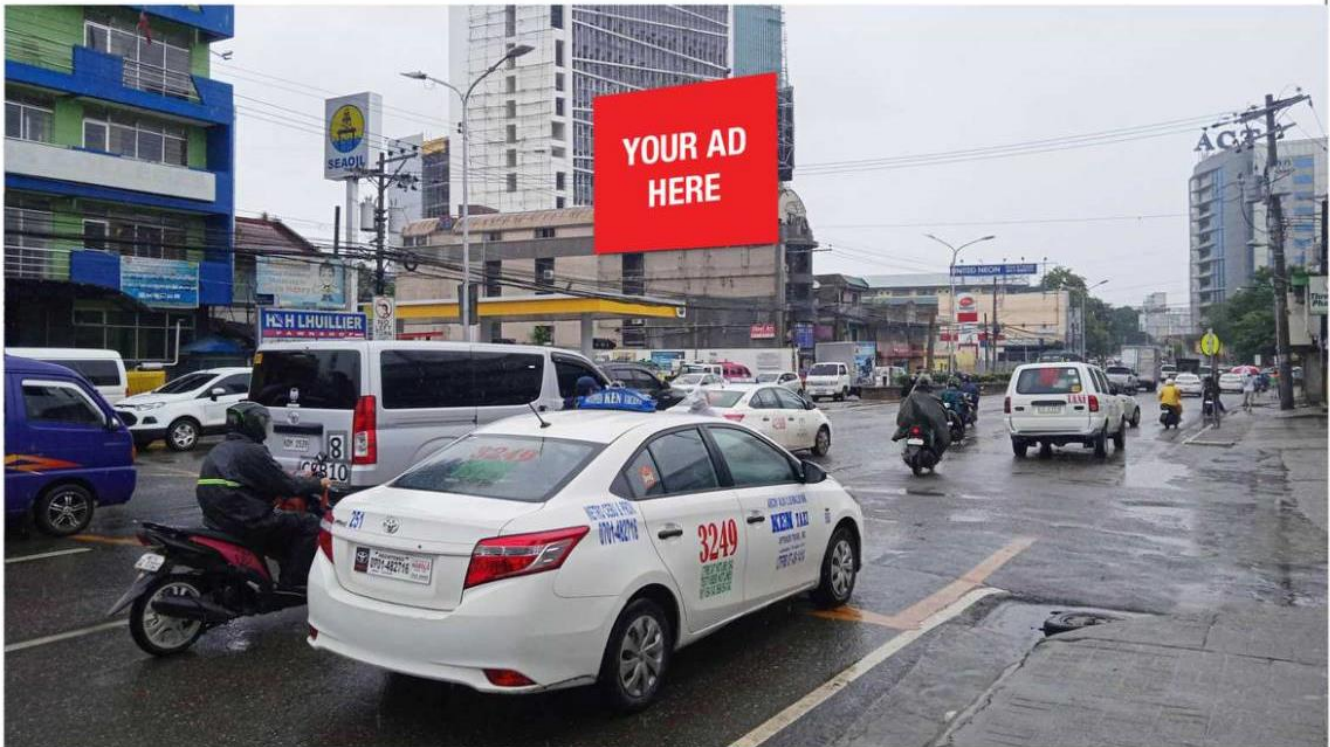

AVAILABLE NOW

Steel Art
BILLBOARDS

N. BACALSO AVENUE
CEBU CITY

BILLBOARD DIMENSION

40' (H) x 50' (W)

VISIBLE DISTANCE

200 Meters +

GOING TO

Rizwoods College, Asian College of Technology, Cebu International Convention Center, Cebu Normal University, University of Cebu, SM City, Mandaue Public Market, J Mall, Gaisano Grand Mall, Pacific Mall

VISIBLE TO VEHICLES FROM

South, Cebu City Medical Center, Southbound Bus Terminal, Shopwise, Foda Saversmart, Taba Public Market, Bontores Public Market, Gaisano Fiesta Mall

TRAFFIC SPEED

Slow Moving

ESTIMATED DAILY TRAFFIC

60,350 Vehicles