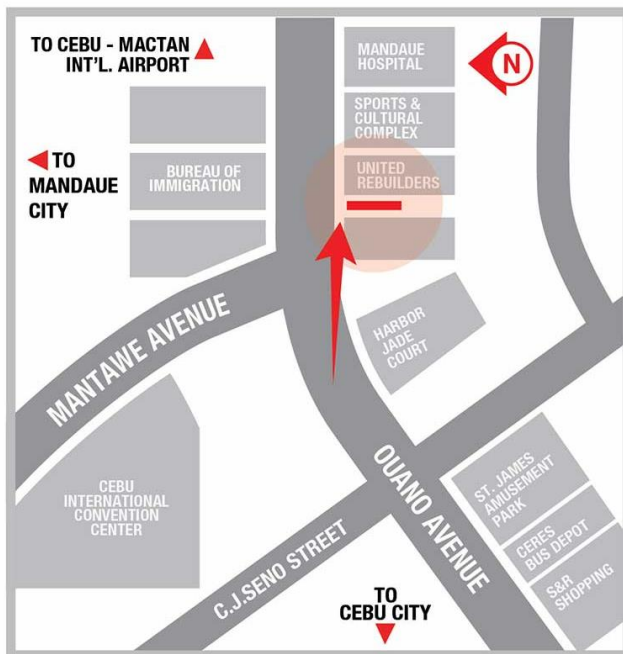

GOING TO

Rizwoods College, Asian College of Technology, Cebu International Convention Center, Cebu Normal University, University of Cebu, SM City, Mandaue Public Market, J Mall, Gaisano Grand Mall, Pacific Mall

VISIBLE TO VEHICLES FROM

South, Cebu City Medical Center, Southbound Bus Terminal, Shopwise, Foda Saversmart, Taba Public Market, Bontores Public Market, Gaisano Fiesta Mall

TRAFFIC SPEED

Slow Moving

ESTIMATED DAILY TRAFFIC

60,350 Vehicles

AVAILABLE NOW

Steel Art
BILLBOARDS

OUANO AVENUE, MANDAUE CITY
CEBU

BILLBOARD DIMENSION

20'(H) x 80'(W)

VISIBLE DISTANCE

200 Meters +

GOING TO

Mandaue City Hall, Pacific Mall, Gaisano Grand Mall, Bridges Town Square, Lapu-Lapu Shrine, Mactan, Mactan Newtown, Cebu-Mactan International Airport

VISIBLE TO VEHICLES FROM

Park Mall, Robinsons Place, St. James Amusement Park, Cebu International Convention Center, SM Hypermarket, Cebu Port, SM City, Southern Cebu, S&R Shopping