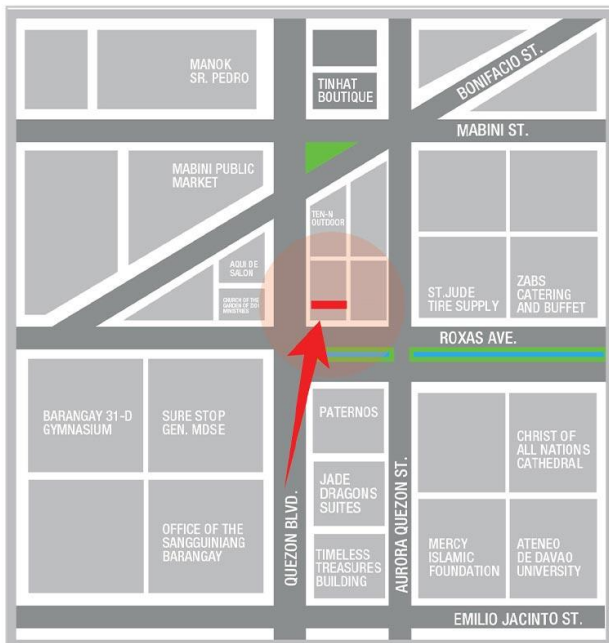

50 Feet (H) x 35 Feet (W)

VISIBLE DISTANCE

200 Meters +

GOING TO

S.I.R., Ateneo de Davao University, Bolton Bridge, Felcris Centrale Mall, Ecoland Bus Terminal, Downtown Davao City

VISIBLE TO VEHICLES FROM

SM City Davao, Verdon Parc, One Oasis Davao, Emars Hotel and Beach Resort, Matina Aplaya

TRAFFIC SPEED

Slow Moving

ESTIMATED DAILY TRAFFIC

36,960 Vehicles

AVAILABLE NOW

Steel Art
BILLBOARDS

33-D QUEZON BLVD., COR. ROXAS AVE.
DAVAO CITY

BILLBOARD DIMENSION

30 Feet x 40 Feet

VISIBLE DISTANCE

200 Meters +

GOING TO

University of the Immaculate Conception, University of Mindanao, San Pedro Cathedral, Felcris Centrale Mall, Bureau of Internal Revenue, City Health Davao

VISIBLE TO VEHICLES FROM

Ateneo de Davao University, Holy Child School of Davao College, Piapi Public Market, Sta. Ana High School, Davao Mental Hospital Park, Ramon Magsaysay Park, National Food Authority