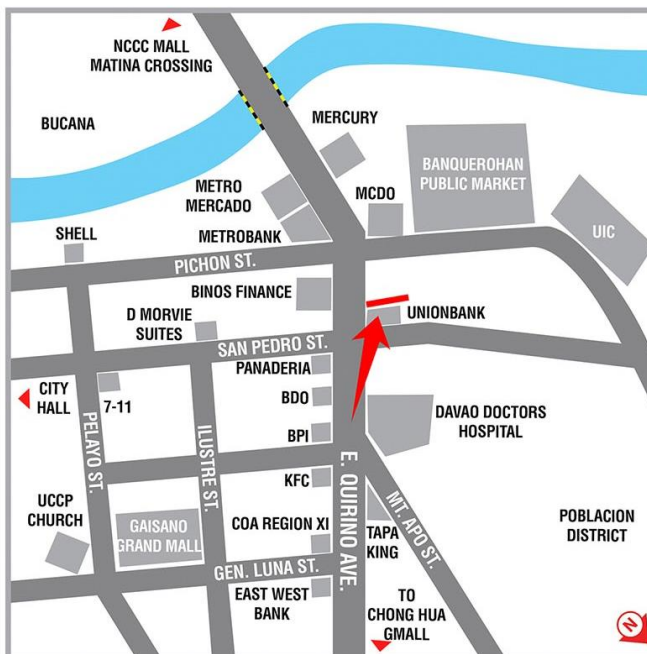

VISIBLE TO VEHICLES FROM

Ateneo de Davao University, Holy Child School of Davao College, Piapi Public Market, Sta. Ana High School, Davao Mental Hospital Park, Ramon Magsaysay Park, National Food Authority

TRAFFIC SPEED

Slow Moving

ESTIMATED DAILY TRAFFIC

130,000 Vehicles

AVAILABLE NOW

Steel Art
BILLBOARDS

QUIRINO COR. SAN PEDRO EXT.
DAVAO CITY

BILLBOARD DIMENSION

55 Feet (H) x 45 Feet (W)

VISIBLE DISTANCE

100 Meters +

GOING TO

Matina, NCCC Mall, S & R, Ateneo de Davao, Matina Crossing, Talomo Proper, Toril District, Digos City, General Santos City

VISIBLE TO VEHICLES FROM