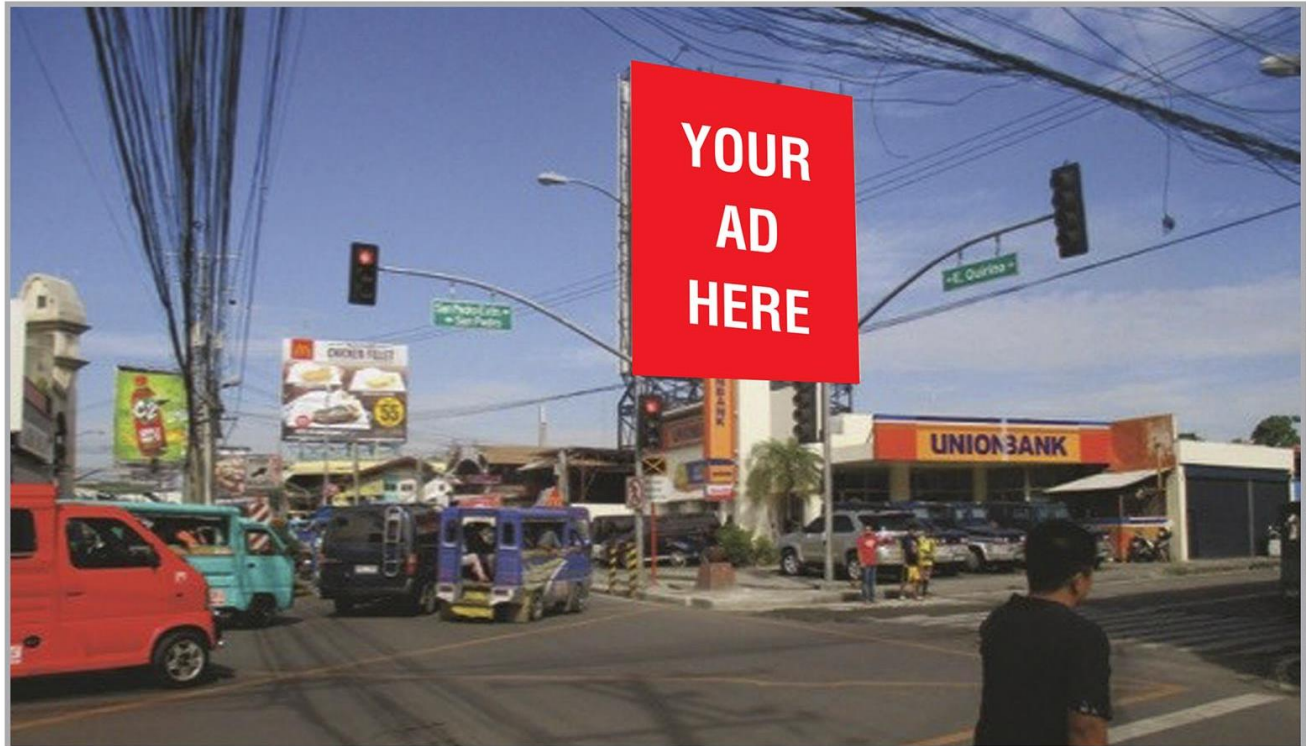

TRAFFIC SPEED

Slow Moving

ESTIMATED DAILY TRAFFIC

130,000 Vehicles

AVAILABLE NOW

Steel Art
BILLBOARDS

QUIRINO COR. SAN PEDRO EXT.
DAVAO CITY

BILLBOARD DIMENSION

55 Feet (H) x 45 Feet (W)

VISIBLE DISTANCE

100 Meters +

GOING TO

Matina, NCCC Mall, S & R, Ateneo de Davao, Matina Crossing, Talomo Proper, Toril District, Digos City, General Santos City

VISIBLE TO VEHICLES FROM