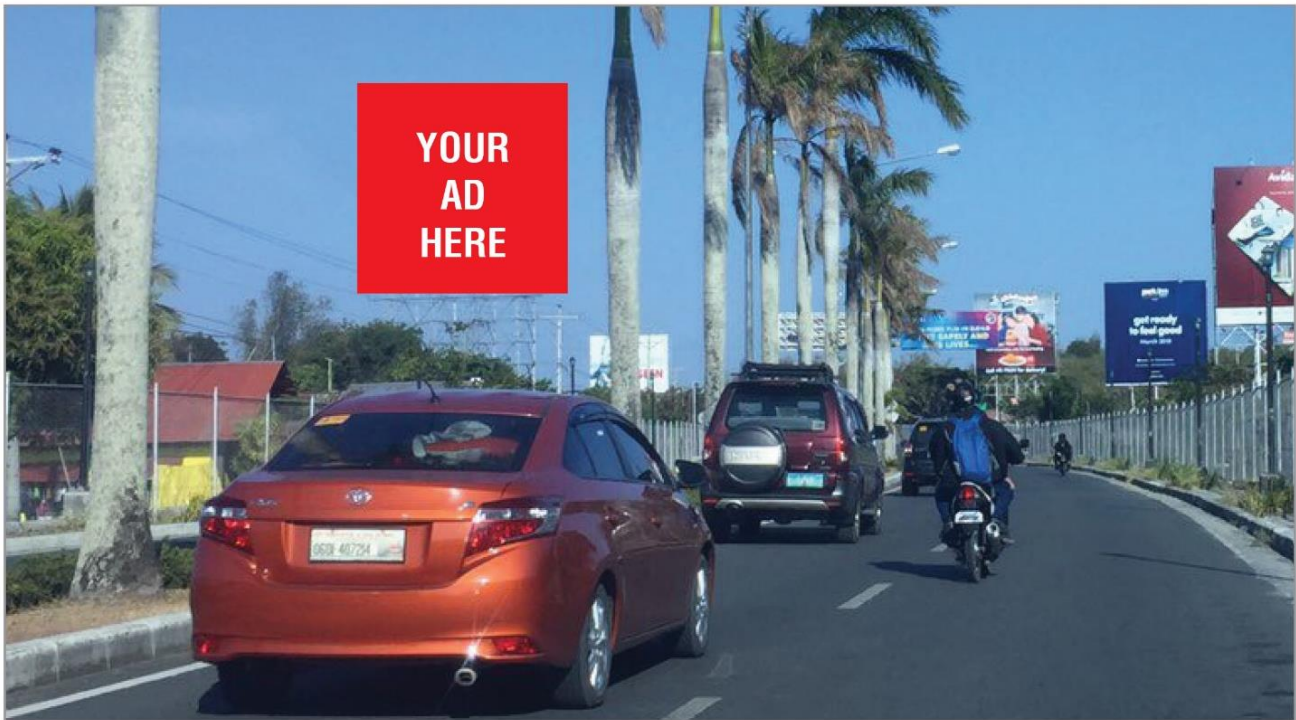

VISIBLE DISTANCE

300 Meters +

GOING TO

SM City, Gaisano City, Robinson's Mall, Panay Area, Municipality of Pavia, Ayala, Smallville, Iloilo Business Park, Iloilo City Proper

VISIBLE TO VEHICLES FROM

Iloilo International Airport

TRAFFIC SPEED

Moderate

ESTIMATED DAILY TRAFFIC

3,264 Vehicles

AVAILABLE NOW

Steel Art
BILLBOARDS

**ILOILO AIRPORT ACCESS ROAD,
STA. BARBARA
ILOILO**

BILLBOARD DIMENSION

40 Feet x 40 Feet

VISIBLE DISTANCE

300 Meters +

GOING TO

SM City, Gaisano City, Robinson's Mall, Ayala Atria Park, Smallville, Iloilo Business Park, Iloilo City Proper, Municipality of Pavia, GT Mall, Citymall Pavia, Robinsons Mall Pavia