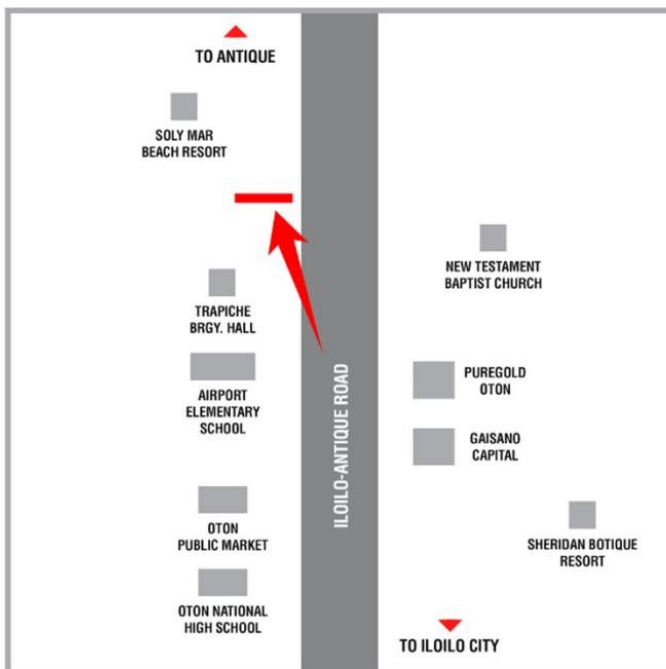

40 Feet x 40 Feet

VISIBLE DISTANCE

300 Meters +

GOING TO

SM City, Gaisano City, Robinson's Mall, Ayala Atria Park, Smallville, Iloilo Business Park, Iloilo City Proper, Municipality of Pavia, GT Mall, Citymall Pavia, Robinsons Mall Pavia

VISIBLE TO VEHICLES FROM

Iloilo International Airport, Visible to passengers arriving from Singapore, Hong Kong, Manila, Cebu, Davao

TRAFFIC SPEED

Moderate

ESTIMATED DAILY TRAFFIC

3,264 Vehicles

AVAILABLE NOW

Steel Art
BILLBOARDS

ILOILO-ANTIQUE ROAD, BRGY. TRAPICHE
OTON, ILOILO

BILLBOARD DIMENSION

20 Feet (H) X 40 Feet (W)

VISIBLE DISTANCE

200 Meters +

GOING TO

Miag-ao Church, University of the Philippines – Visayas
Miag-ao Campus, Soly Mar Beach Resort, Bearland
Paradise Resort, Hikari Resort, San Jose Antique

300 Meters +

GOING TO

Iloilo International Airport, Visible to passengers going to Singapore, Hong Kong, Manila, Cebu, Davao

VISIBLE TO VEHICLES FROM

SM City, Gaisano City, Robinson's Mall, Ayala Atria Park, Smallville, Iloilo Business Park, Iloilo City Proper, Municipality of Pavia, GT Mall, Citymall Pavia, Robinsons Mall Pavia