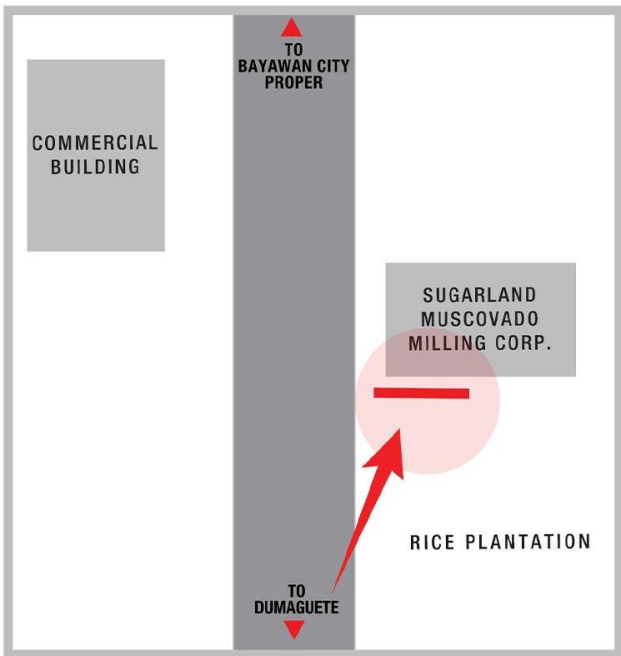

Moderate

ESTIMATED DAILY TRAFFIC

24,480 Vehicles

AVAILABLE NOW

Steel Art
BILLBOARDS

NATIONAL HIGHWAY, BAYAWAN CITY
NEGROS ORIENTAL

BILLBOARD DIMENSION _____

20 Feet x 40 Feet