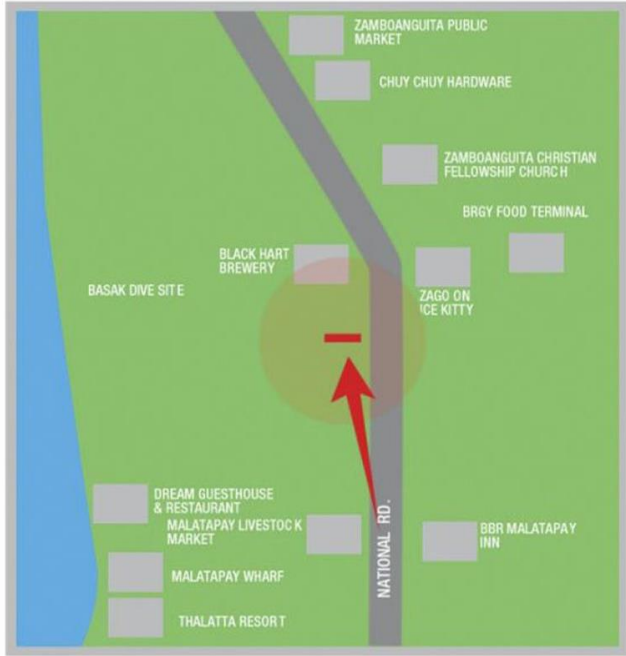

VISIBLE DISTANCE _____

200 Meters +

GOING TO _____

City Proper

VISIBLE TO VEHICLES FROM _____

Dumaguete City

TRAFFIC SPEED _____

Moderate

ESTIMATED DAILY TRAFFIC _____

27,360 Vehicles

AVAILABLE NOW

ZAMBOANGUITA NEGROS ORIENTAL

BILLBOARD DIMENSION _____

20 Feet x 40 Feet

VISIBLE DISTANCE _____

200 Meters +