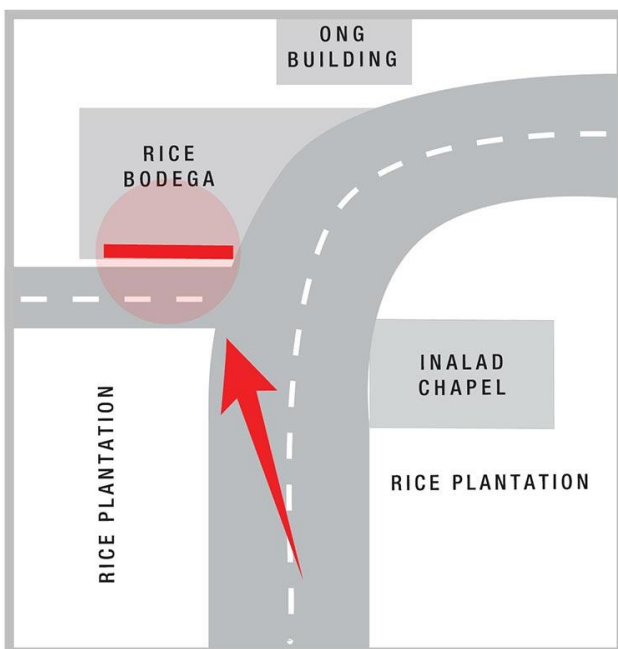

20 Feet x 40 Feet

VISIBLE DISTANCE _____

200 Meters +

GOING TO _____

Dumaguete City,
Southern Negros

VISIBLE TO VEHICLES FROM _____

San Carlos City,
Northern Negros

TRAFFIC SPEED _____

Moderate

ESTIMATED DAILY TRAFFIC _____

18, 320 Vehicles

AVAILABLE NOW

Steel Art
BILLBOARDS

NATIONAL HIGHWAY, BRGY. INALAD SIATON
NEGROS ORIENTAL

BILLBOARD DIMENSION

20 Feet x 40 Feet

VISIBLE DISTANCE

200 Meters +

GOING TO

Hinoba-an,
Southern Negros Occidental

VISIBLE TO VEHICLES FROM

Dumaguete City, Antulang Beach Resort,
Northern Negros Oriental

TRAFFIC SPEED

Moderate