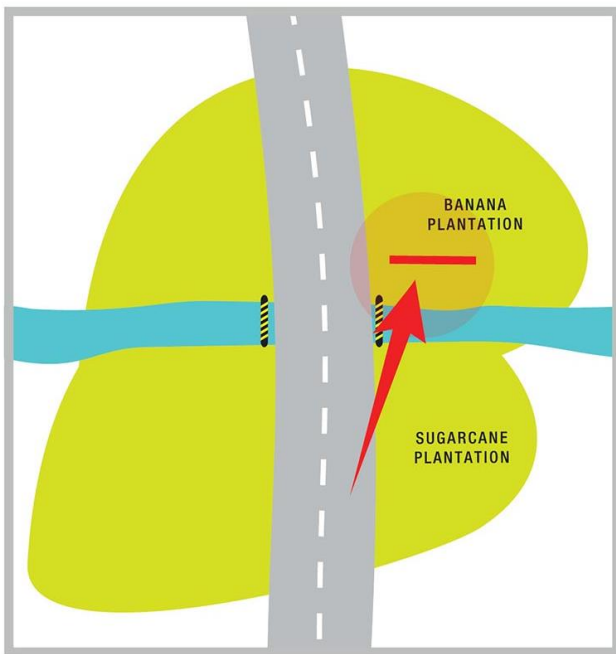

TRAFFIC SPEED _____

Slow Moving

ESTIMATED DAILY TRAFFIC _____

18,432 Vehicles

AVAILABLE NOW

Steel Art
BILLBOARDS

NATIONAL HIGHWAY, BRGY. AWA-AN, AYUNGON
NEGROS ORIENTAL

BILLBOARD DIMENSION _____

20 Feet x 40 Feet

VISIBLE DISTANCE _____

200 Meters +

GOING TO _____

Dumaguete City,
Southern Negros

VISIBLE TO VEHICLES FROM _____

San Carlos City,
Northern Negros

TRAFFIC SPEED _____

Moderate

ESTIMATED DAILY TRAFFIC _____

18, 320 Vehicles

AVAILABLE NOW

Steel Art
BILLBOARDS

NATIONAL HIGHWAY, BRGY. INALAD SIATON
NEGROS ORIENTAL

BILLBOARD DIMENSION

20 Feet x 40 Feet

VISIBLE DISTANCE

200 Meters +

GOING TO

Hinoba-an,
Southern Negros Occidental

VISIBLE TO VEHICLES FROM

Dumaguete City, Antulang Beach Resort,
Northern Negros Oriental

TRAFFIC SPEED

Moderate