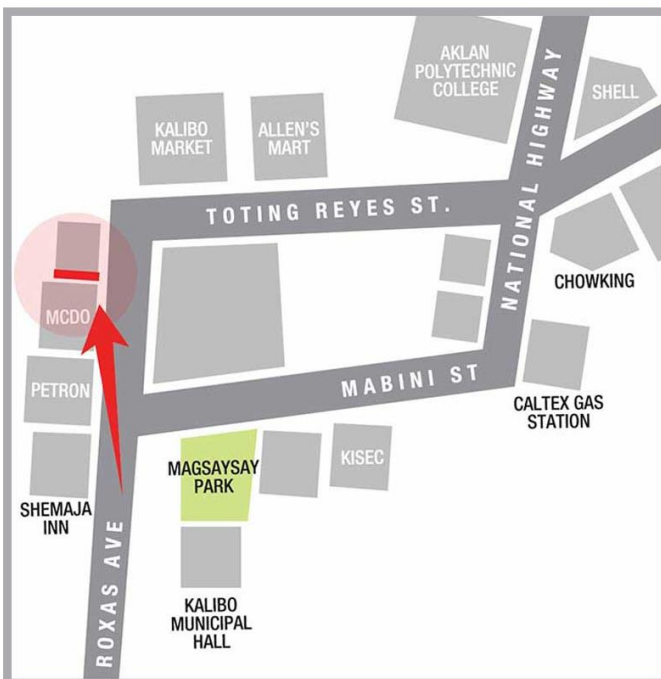

The logo for Steel Art Billboards is centered in the upper half of the image. It consists of the words "Steel Art" in a large, bold, white sans-serif font, with "B I L L B O A R D S" in a smaller, spaced-out, white sans-serif font directly below it. The entire logo is contained within a white rectangular border.

Available Sites in

KALIBO

AVAILABLE NOW

Steel Art
BILLBOARDS

ROXAS AVENUE
KALIBO

BILLBOARD DIMENSION

20 Feet (H) X 40 Feet (W)

VISIBLE DISTANCE

200 Meters +

GOING TO

Kalibo Proper, Kalibo Airport,
Gaisano Capital, Ceres Terminal,
Southern Panay

VISIBLE TO VEHICLES FROM

Caticlan, Boracay, Numancia

TRAFFIC SPEED

Slow Moving

ESTIMATED DAILY TRAFFIC