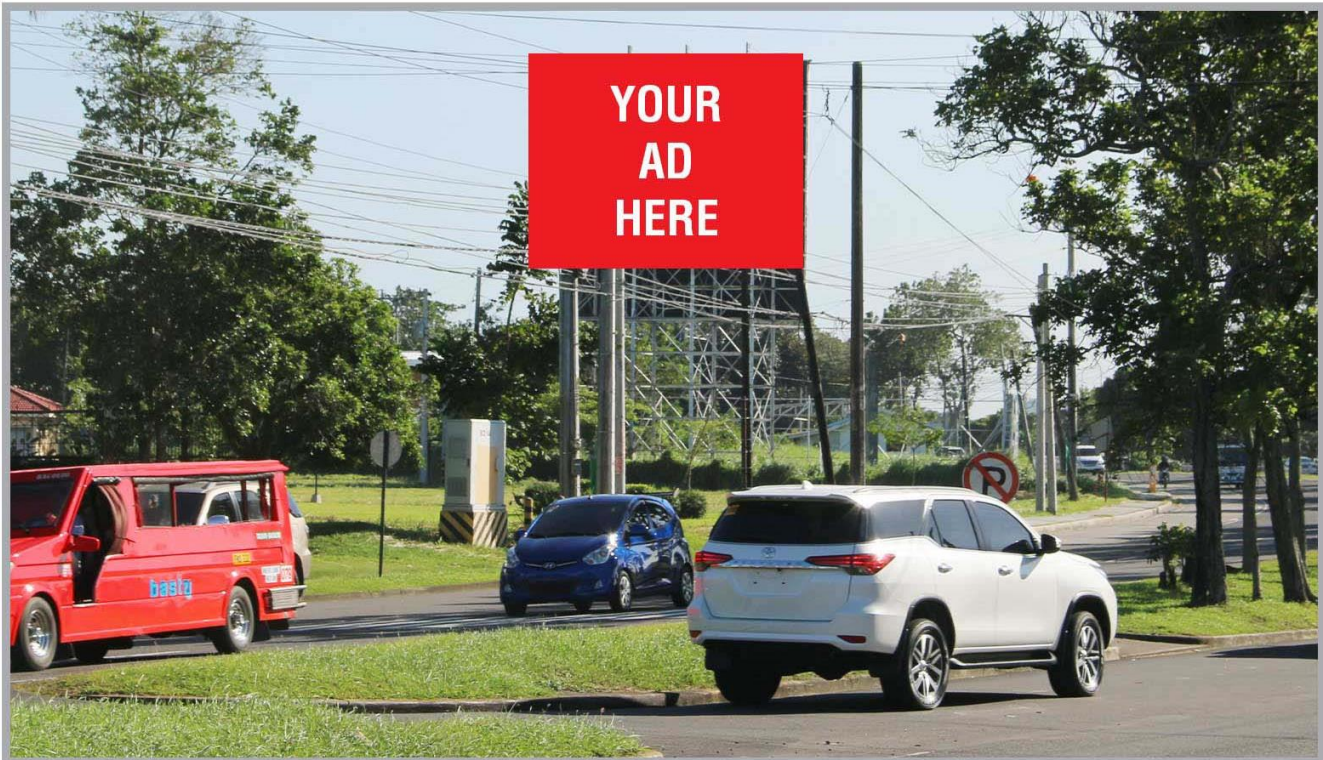

AVAILABLE NOW

Steel Art
BILLBOARDS

NATIONAL HIGHWAY
TALISAY CITY

BILLBOARD DIMENSION

30 Feet x 40 Feet

VISIBLE DISTANCE

200 Meters +

GOING TO

Ceres North Bound Terminal, Pepsi, Lopues Mandalagan City Mall, Convergys, Robinsons Place, O Hotel ABS- CBN, Sky Cable, Provincial Capitol Lagoon, SM Bacolod, 888 China Town

VISIBLE TO VEHICLES FROM

Ayala Mall, Metro Gaisano, Bacolod-Silay International Airport, Northern Towns & Cities

TRAFFIC SPEED

Slow Moving

ESTIMATED DAILY TRAFFIC

42,048 Vehicles