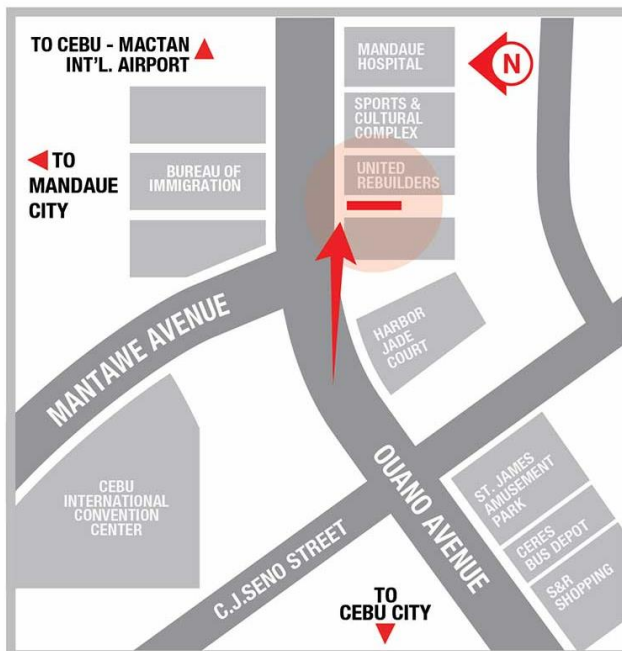

GOING TO

Lapu-Lapu City, Shangrila, Mactan Shrine, Plantation Bay, Southgate Mall, Mactan Square, Gaisano Mall of Mactan, Gaisano Grand Mall Cordova, Cebu - Mactan International Airport

VISIBLE TO VEHICLES FROM

SM City, Ayala Center, IT Park, Mandaue Public Market, Osmeña Circle, Gaisano Country Mall

TRAFFIC SPEED

Slow Moving

ESTIMATED DAILY TRAFFIC

35,330 Vehicles

AVAILABLE NOW

Steel Art
BILLBOARDS

OUANO AVENUE, MANDAUE CITY
CEBU

BILLBOARD DIMENSION

20'(H) x 80'(W)

VISIBLE DISTANCE

200 Meters +

GOING TO

Mandaue City Hall, Pacific Mall, Gaisano Grand Mall, Bridges Town Square, Lapu-Lapu Shrine, Mactan, Mactan Newtown, Cebu-Mactan International Airport

VISIBLE TO VEHICLES FROM

Park Mall, Robinsons Place, St. James Amusement Park, Cebu International Convention Center, SM Hypermarket, Cebu Port, SM City, Southern Cebu, S&R Shopping

TRAFFIC SPEED

Fast Moving