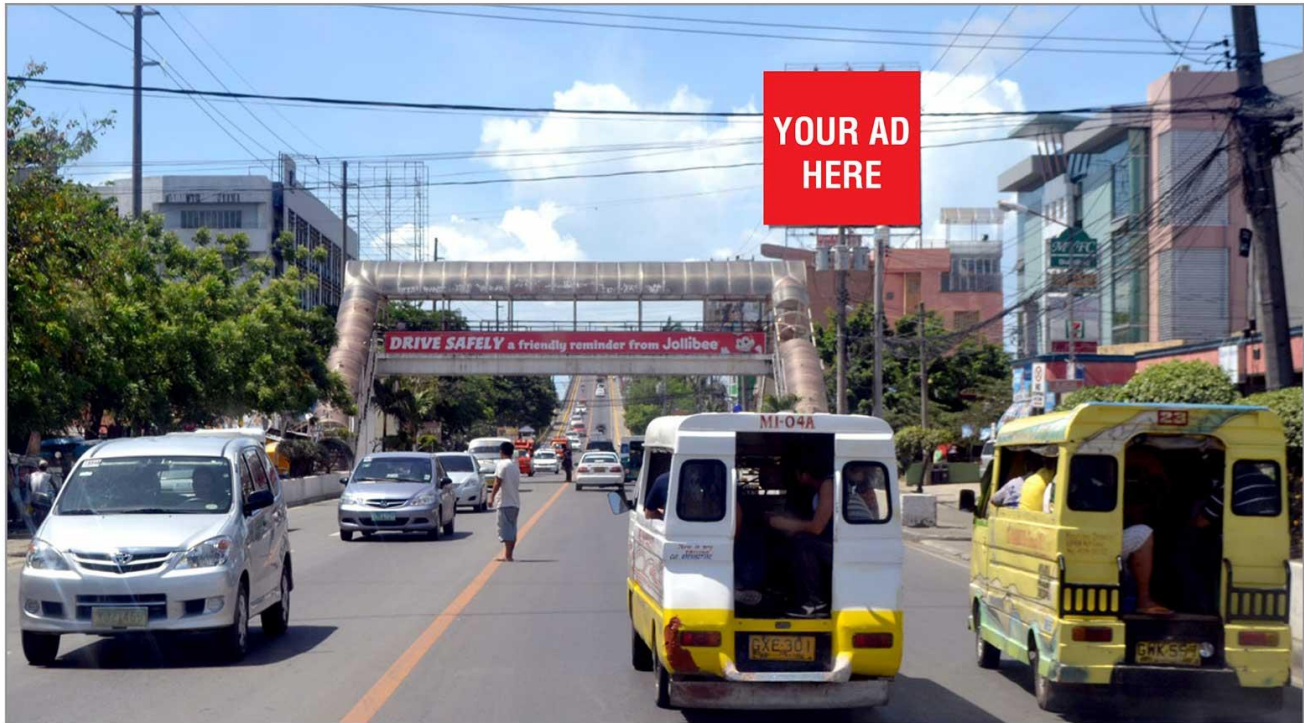

AVAILABLE NOW

Steel Art
BILLBOARDS

AC CORTES AVE., MANDAUE CITY
CEBU CITY

BILLBOARD DIMENSION

40 Feet x 40 Feet

VISIBLE DISTANCE

500 Meters +

GOING TO

Lapu-Lapu City, Shangrila, Mactan Shrine, Plantation Bay, Southgate Mall, Mactan Square Gaisano Mall Of Mactan, Gaisano Grand Mall Cordova, Mactan International Airport

VISIBLE TO VEHICLES FROM

J Center Mall, Pacific Mall, Gaisano Grand Mall, SM City, Park Mall, Osmeña Circle, It Park, Ayala Center Cebu, Gaisano Country Mall, Jy Square Mall, APM Shopping Center

TRAFFIC SPEED

Slow Moving

ESTIMATED DAILY TRAFFIC

46,208 Vehicles