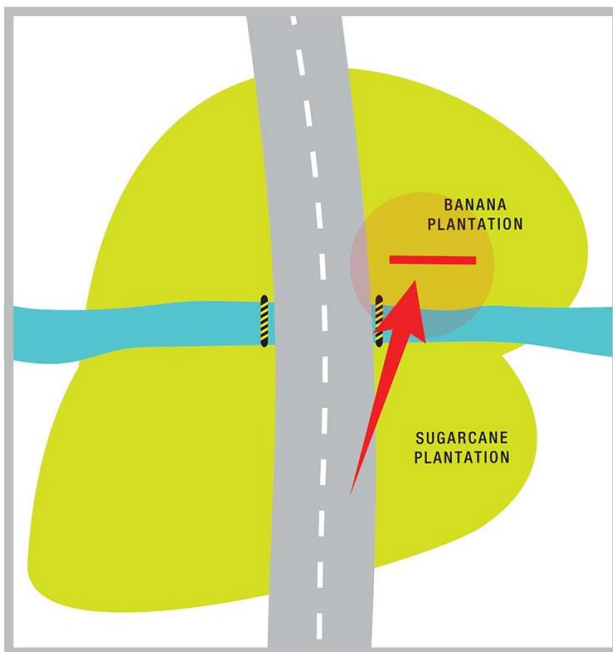

NEGROS ORIENTAL

BILLBOARD DIMENSION

20 Feet (H) x 40 Feet (W)

VISIBLE DISTANCE

200 Meters +

GOING TO

Dumaguete City Proper, Southern Negros Oriental, Siquijor Island, Tagbilaran, Zamboanga

VISIBLE TO VEHICLES FROM

BILLBOARD DIMENSION _____

20 Feet x 40 Feet

VISIBLE DISTANCE _____

200 Meters +

GOING TO _____

Dumaguete City,
Southern Negros

VISIBLE TO VEHICLES FROM _____

San Carlos City,
Northern Negros