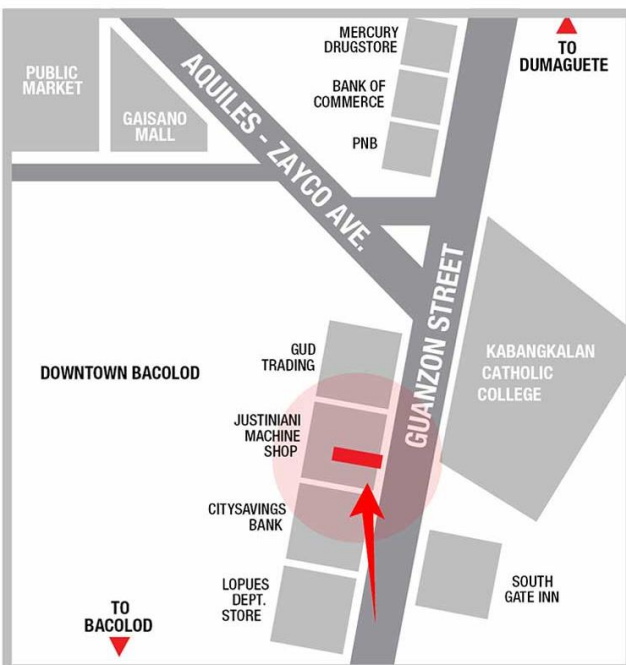

BILLBOARD DIMENSION

20 Feet (H) X 80 Feet (W)

VISIBLE DISTANCE

300 Meters +

GOING TO

Bacolod-Silay International Airport, Patag and Lantawan Cafes & Mountain Resorts

VISIBLE TO VEHICLES FROM

Bacolod City, SM City, Ayala Capitol Central, Robinsons Place, BREDCO Port, The Ruins, New Government Center, Upper East, Lopue's East Center, Southern Towns & Cities

BILLBOARD DIMENSION

20 Feet x 40 Feet

VISIBLE DISTANCE

200 Meters +

GOING TO

Gaisano Mall Kabankalan, Public Market, City Proper, Dumaguete City, Negros Oriental

VISIBLE TO VEHICLES FROM

Bacolod City, Northern Towns & Cities