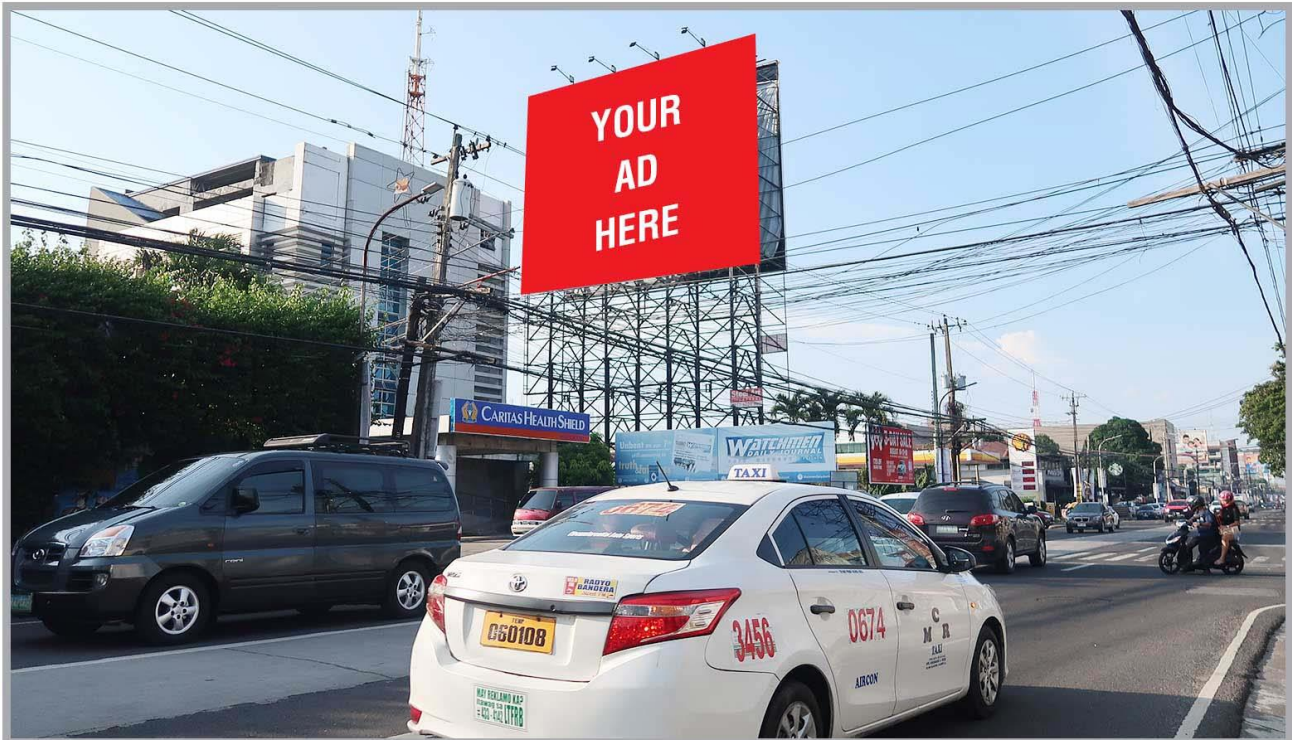

VISIBLE TO VEHICLES FROM

SM City Bacolod, Ayala Capitol Central, Capitol Lagoon and Park, Gaisano Main Mall, ARB Call Center Facilities, University of St. La Salle, Colegio San Agustin, Riverside Hospital, Libertad Market

TRAFFIC SPEED

Slow Moving

ESTIMATED DAILY TRAFFIC

64,416 Vehicles

AVAILABLE NOW

Steel Art
BILLBOARDS

LACSON CORNER 17TH STREET
BACOLOD CITY

BILLBOARD DIMENSION

40 Feet x 50 Feet

VISIBLE DISTANCE

500 Meters +

GOING TO

Starbucks, Sky Cable, ABS-CBN, Chowking, Art District, STI College, Mang Inasal, Robinsons Place, North Terminal, Ayala Mall, Bacolod-Silay International Airport, Northern Towns & Cities