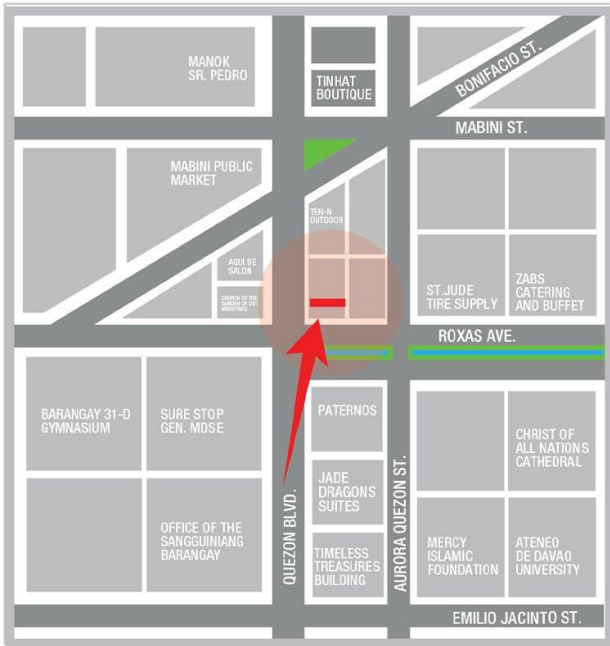

VISIBLE TO VEHICLES FROM

SM City, Davao Baywalk, Davao Overland Transport Terminal, Philippine Womens College, Matina Center Point Plaza, Gaisano Grand Mall-Toril, Digos City, Cotabato City, General Santos City

TRAFFIC SPEED

Slow Moving

ESTIMATED DAILY TRAFFIC

36,960 Vehicles

AVAILABLE NOW

Steel Art
BILLBOARDS

33-D QUEZON BLVD., COR. ROXAS AVE.
DAVAO CITY

BILLBOARD DIMENSION

30 Feet x 40 Feet

VISIBLE DISTANCE

200 Meters +

GOING TO

University of the Immaculate Conception, University of Mindanao, San Pedro Cathedral, Felcris Centrale Mall, Bureau of Internal Revenue, City Health Davao