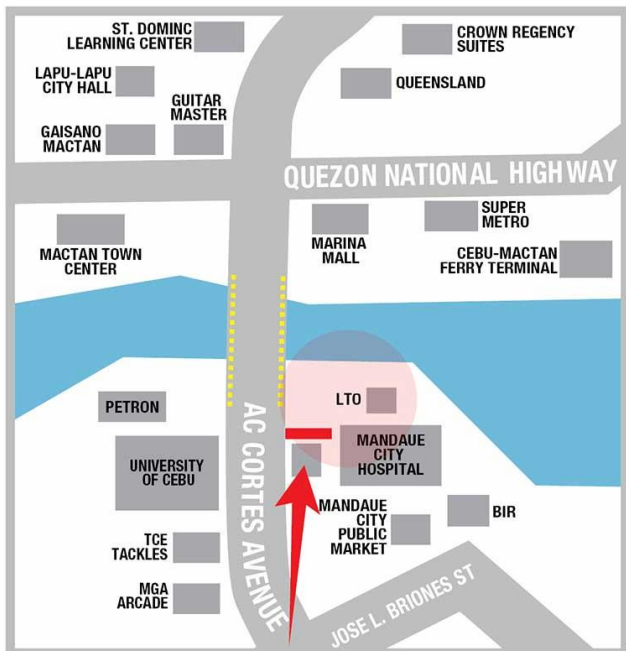

AVAILABLE NOW

Steel Art
BILLBOARDS

AC CORTES AVE., MANDAUE CITY
CEBU CITY

BILLBOARD DIMENSION

40 Feet x 40 Feet

VISIBLE DISTANCE

500 Meters +

GOING TO

Lapu-Lapu City, Shangrila, Mactan Shrine, Plantation Bay, Southgate Mall, Mactan Square Gaisano Mall Of Mactan, Gaisano Grand Mall Cordova, Mactan International Airport

VISIBLE TO VEHICLES FROM

J Center Mall, Pacific Mall, Gaisano Grand Mall, SM City, Park Mall, Osmeña Circle, It Park, Ayala Center Cebu, Gaisano Country Mall, Jy Square Mall, APM Shopping Center

TRAFFIC SPEED

Slow Moving

ESTIMATED DAILY TRAFFIC

46,208 Vehicles