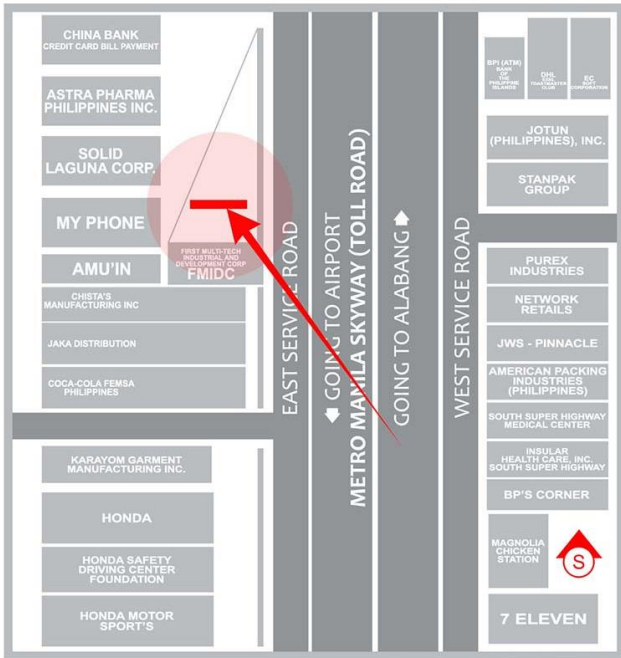

25 Feet (H) X 40 Feet (W)

VISIBLE DISTANCE

200 Meters +

GOING TO

Bonifacio Global City, Upper McKinly Hills, Makati CBD, FTI- Taguig, SLEX, Alabang, Paranaque, Ninoy Aquino Airport

VISIBLE TO VEHICLES FROM

Ortigas Center, Libis, Eastwood City, Kapitolyo Pasig, SM Center Pasig, Arcovia City, Landers Arcovia, Ayala Mall the 30th

TRAFFIC SPEED

Slow Moving

ESTIMATED DAILY TRAFFIC

175,000 Vehicles

AVAILABLE NOW

Steel Art
BILLBOARDS

SLEX KM 18 SOUTHBOUND
PARAÑAQUE CITY

BILLBOARD DIMENSION _____
40 Feet x 50 Feet

VISIBLE DISTANCE _____
300 Meters +

GOING TO _____
Sucat, Alabang, Sta. Rosa and Calamba

VISIBLE TO VEHICLES FROM _____
NAIA Terminal 3, Magallanes, Makati CBD, Pasay and Manila