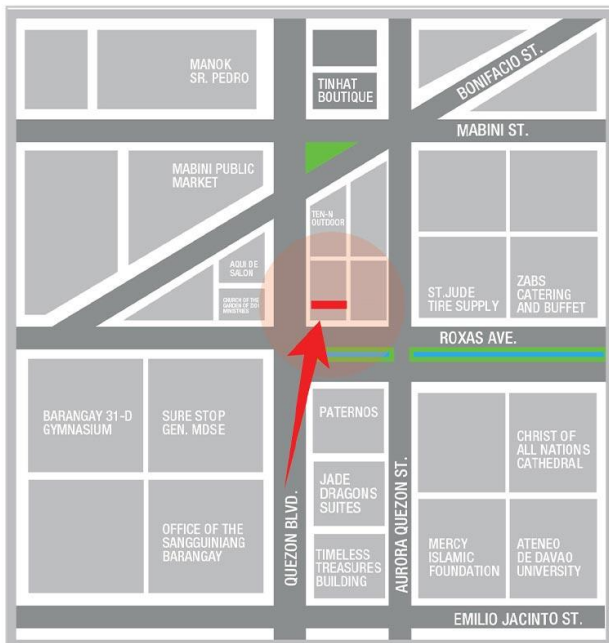

50 Feet (H) x 35 Feet (W)

VISIBLE DISTANCE

200 Meters +

GOING TO

S.I.R., Ateneo de Davao University, Bolton Bridge, Felcris Centrale Mall, Ecoland Bus Terminal, Downtown Davao City

VISIBLE TO VEHICLES FROM

SM City Davao, Verdon Parc, One Oasis Davao, Emars Hotel and Beach Resort, Matina Aplaya

TRAFFIC SPEED

Slow Moving

ESTIMATED DAILY TRAFFIC

36,960 Vehicles

AVAILABLE NOW

Steel Art
BILLBOARDS

33-D QUEZON BLVD., COR. ROXAS AVE.
DAVAO CITY

VISIBLE TO VEHICLES FROM

Ateneo de Davao University, Holy Child School of Davao College, Piapi Public Market, Sta. Ana High School, Davao Mental Hospital Park, Ramon Magsaysay Park, National Food Authority