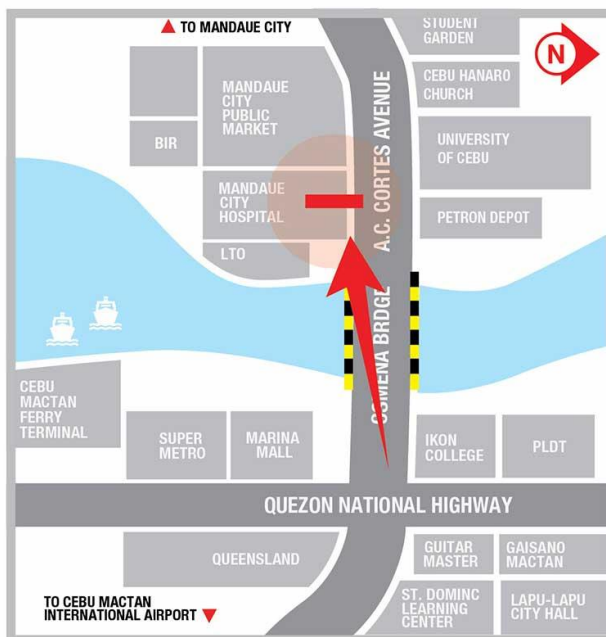

VISIBLE TO VEHICLES FROM

Ateneo de Davao University, Holy Child School of Davao College, Piapi Public Market, Sta. Ana High School, Davao Mental Hospital Park, Ramon Magsaysay Park, National Food Authority

TRAFFIC SPEED

Slow Moving

ESTIMATED DAILY TRAFFIC

130,000 Vehicles

Available Sites in
Metro Cebu

AVAILABLE NOW

Steel Art
BILLBOARDS

A.C. CORTES AVENUE, MANDAUE CITY
CEBU

BILLBOARD DIMENSION

40'(H) x 40'(W)

VISIBLE DISTANCE

300 Meters +

GOING TO

J Center Mall, Pacific Mall, Gaisano Grand Mall, SM City, Park Mall, Osmeña Circle, IT Park, Ayala Center Cebu, Gaisano Country Mall, Jy Square Mall, APM Shopping Center, University of Cebu

VISIBLE TO VEHICLES FROM

Lapu-Lapu City, Shangrila, Mactan Shrine, Plantation Bay, Southgate Mall, Mactan Square, Gaisano Mall of Mactan, Cebu - Mactan International Airport

TRAFFIC SPEED

Moderate

ESTIMATED DAILY TRAFFIC