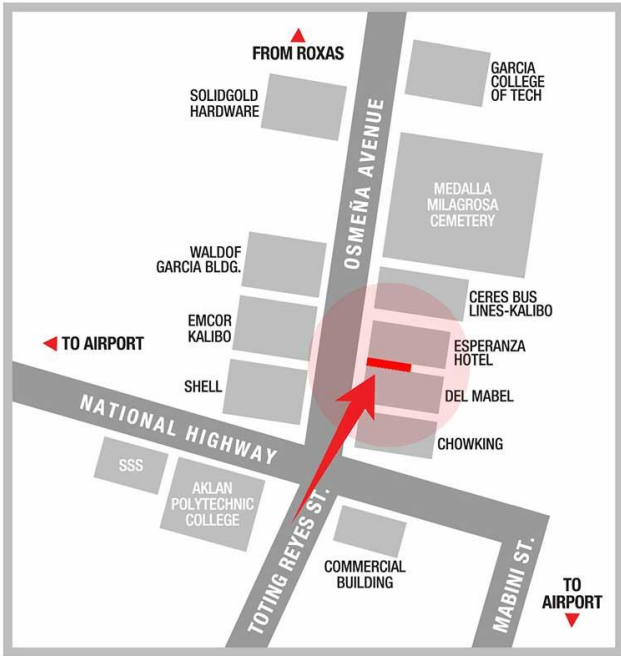

48,687 Vehicles

Available Sites in
Kalibo

AVAILABLE NOW

Steel Art
BILLBOARDS

TOP OF DEL MABEL BLDG.,
OSMEÑA AVE.
KALIBO

BILLBOARD DIMENSION _____

20 Feet x 40 Feet

VISIBLE DISTANCE _____