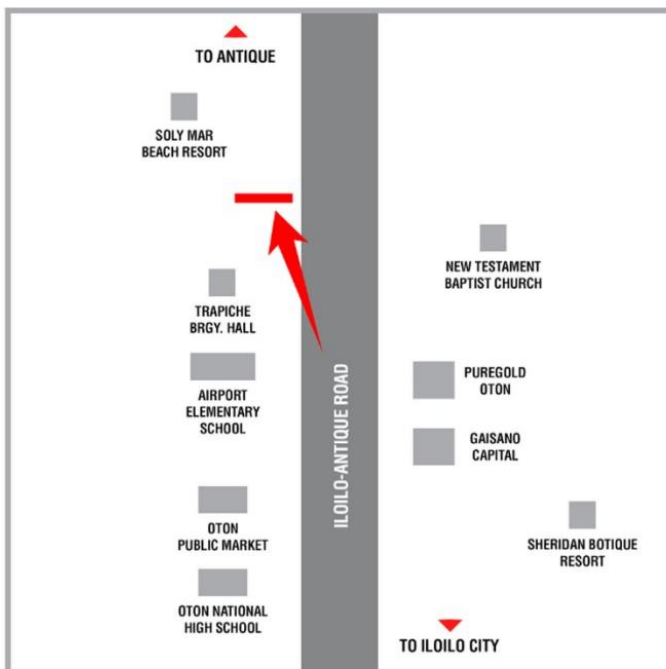

VISIBLE TO VEHICLES FROM

SM City, Gaisano City, Robinson's Mall, Ayala Atria Park, Smallville, Iloilo Business Park, Iloilo City Proper, Municipality of Pavia, GT Mall, Citymall Pavia, Robinsons Mall Pavia

TRAFFIC SPEED

Moderate

ESTIMATED DAILY TRAFFIC

3,264 Vehicles

AVAILABLE NOW

Steel Art
BILLBOARDS

ILOILO-ANTIQUÉ ROAD, BRGY. TRAPICHE
OTON, ILOILO

BILLBOARD DIMENSION