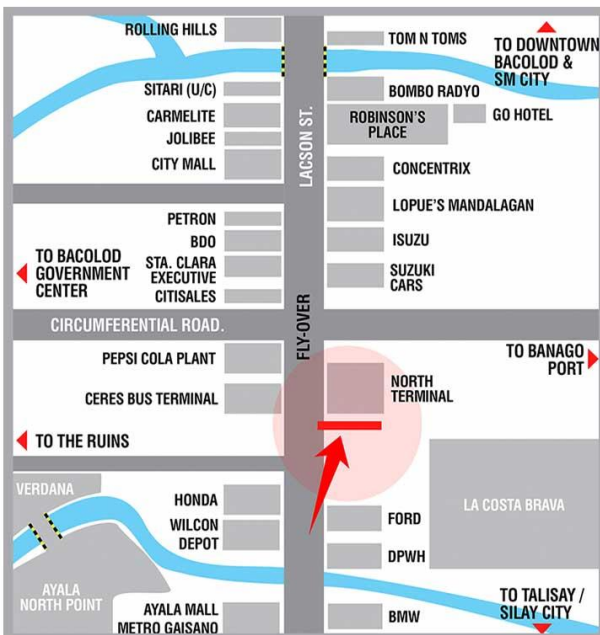

40 Feet x 50 Feet

VISIBLE DISTANCE

500 Meters +

GOING TO

Starbucks, Sky Cable, ABS-CBN, Chowking, Art District, STI College, Mang Inasal, Robinsons Place, North Terminal, Ayala Mall, Bacolod-Silay International Airport, Northern Towns & Cities

Slow Moving

ESTIMATED DAILY TRAFFIC

44,640 Vehicles

AVAILABLE NOW

Steel Art
BILLBOARDS

LACSON STREET (NATIONAL HIGHWAY)
BACOLOD CITY

BILLBOARD DIMENSION

40 Feet (H) x 40 Feet (W)

VISIBLE DISTANCE

400 Meters +

GOING TO

North Terminal, CityMall, Concentrix, Robinsons Place, GO Hotel, STI College, Seda Hotel, Ayala Capitol Central, Provincial Capitol and Lagoon, Corazon Regional Hospital, SM City, BREDCO Port

GOING TO

Ceres North Bound Terminal, Pepsi, Lopues Mandalagan City Mall, Convergys, Robinsons Place, O Hotel ABS- CBN, Sky Cable, Provincial Capitol Lagoon, SM Bacolod, 888 China Town

VISIBLE TO VEHICLES FROM