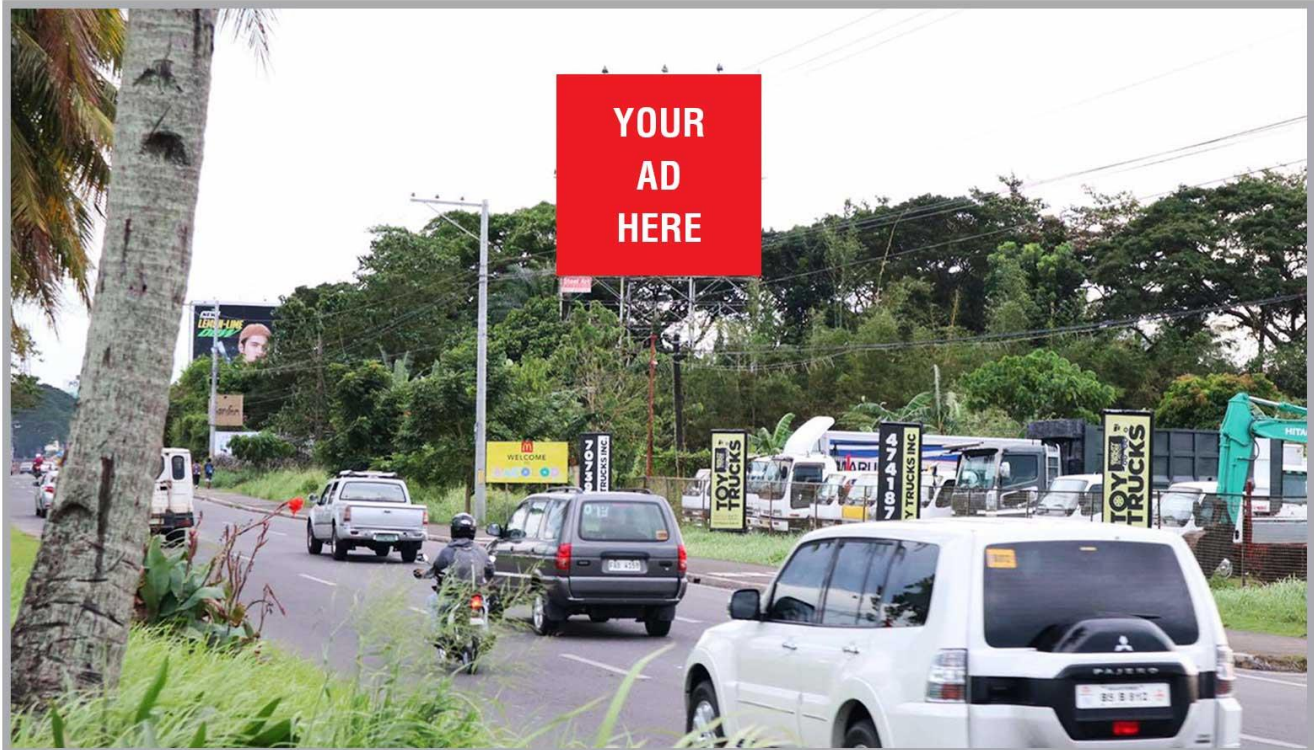

AVAILABLE NOW

Steel Art
BILLBOARDS

LACSON STREET (NATIONAL HIGHWAY)
BACOLOD CITY

BILLBOARD DIMENSION

40 Feet (H) x 40 Feet (W)

VISIBLE DISTANCE

400 Meters +

GOING TO

North Terminal, CityMall, Concentrix, Robinsons Place, GO Hotel, STI College, Seda Hotel, Ayala Capitol Central, Provincial Capitol and Lagoon, Corazon Regional Hospital, SM City, BREDCO Port

VISIBLE TO VEHICLES FROM

The Ruins, The District Mall Ayala North Point, Gaisano Metro, Natures Village Resort, Bacolod-Silay International Airport, Northern Towns & Cities

TRAFFIC SPEED

Moderate

ESTIMATED DAILY TRAFFIC

40,864 Vehicles