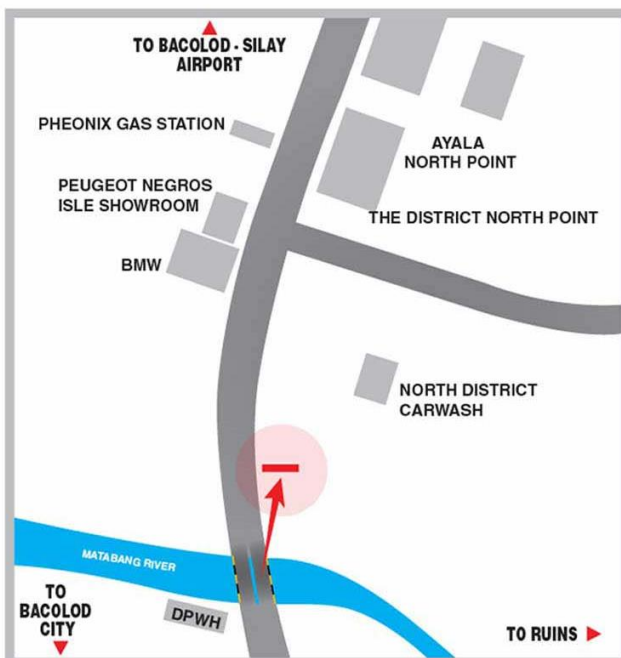

AVAILABLE NOW

Steel Art
BILLBOARDS

NATIONAL HIGHWAY
TALISAY CITY

BILLBOARD DIMENSION

30 Feet x 40 Feet

VISIBLE DISTANCE

200 Meters +

GOING TO

Ceres North Bound Terminal, Pepsi, Lopues Mandalagan City Mall, Convergys, Robinsons Place, O Hotel ABS- CBN, Sky Cable, Provincial Capitol Lagoon, SM Bacolod, 888 China Town

VISIBLE TO VEHICLES FROM

Ayala Mall, Metro Gaisano, Bacolod-Silay International Airport, Northern Towns & Cities

TRAFFIC SPEED

Slow Moving

ESTIMATED DAILY TRAFFIC

42,048 Vehicles