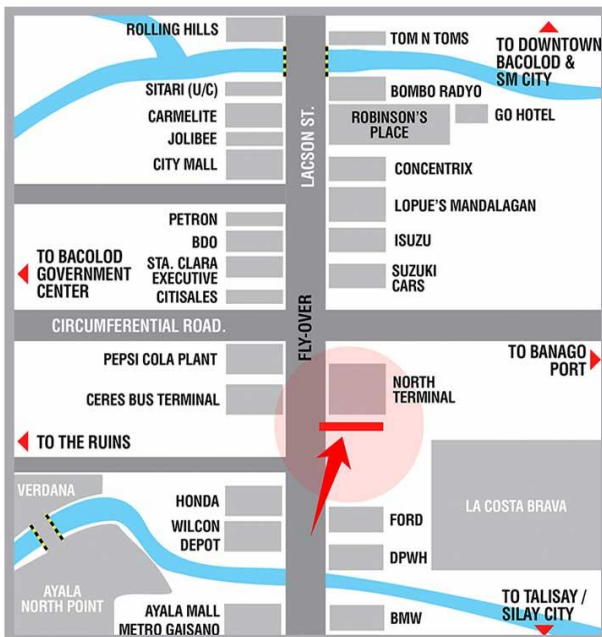

**04**

Billboards affect consumers' last-minute purchase decision while in transit

Available Sites in  
**Bacolod**

**AVAILABLE NOW**

**Steel Art**  
BILLBOARDS

LACSON STREET (NATIONAL HIGHWAY)  
**BACOLOD CITY**

**BILLBOARD DIMENSION**

40 Feet (H) x 40 Feet (W)

**VISIBLE DISTANCE**

400 Meters +

**GOING TO**

North Terminal, CityMall, Concentrix, Robinsons Place, GO Hotel, STI College, Seda Hotel, Ayala Capitol Central, Provincial Capitol and Lagoon, Corazon Regional Hospital, SM City, BREDCO Port

**VISIBLE TO VEHICLES FROM**

The Ruins, The District Mall Ayala North Point, Gaisano Metro, Natures Village Resort, Bacolod-Silay International Airport, Northern Towns & Cities

**TRAFFIC SPEED**

Moderate

200 Meters +

**GOING TO**

New Government Center, Bacolod City, SM City, Gaisano City, Robinsons Place, Ayala Mall, Metro Gaisano, Northern & Southern Towns & Cities

**VISIBLE TO VEHICLES FROM**

Bacolod Silay Airport