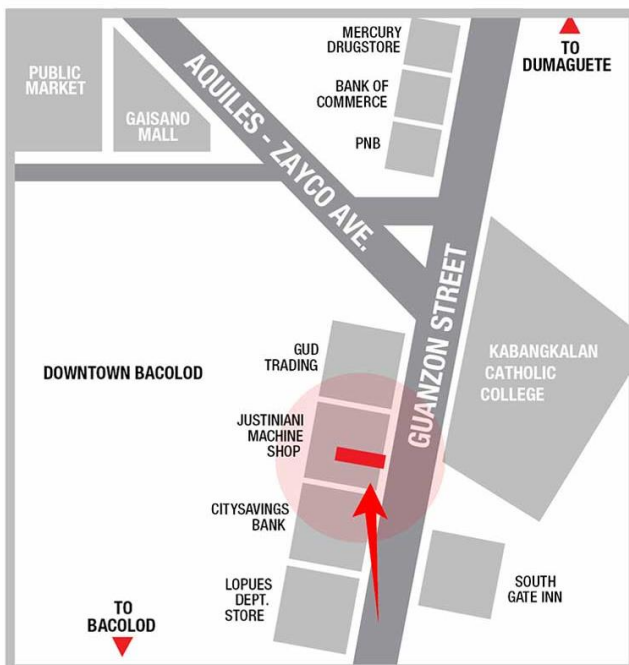

200 Meters +

**GOING TO**

New Government Center, Bacolod City, SM City, Gaisano City, Robinsons Place, Ayala Mall, Metro Gaisano, Northern & Southern Towns & Cities

**VISIBLE TO VEHICLES FROM**

Bacolod Silay Airport

20 Feet (H) X 80 Feet (W)

**VISIBLE DISTANCE**

300 Meters +

**GOING TO**

Bacolod-Silay International Airport, Patag and Lantawan Cafes & Mountain Resorts

**VISIBLE TO VEHICLES FROM**

Bacolod City, SM City, Ayala Capitol Central, Robinsons Place, BREDCO Port, The Ruins, New Government Center, Upper East, Lopue's East Center, Southern Towns & Cities

**TRAFFIC SPEED**

Moderate

**ESTIMATED DAILY TRAFFIC**

3,072 Vehicles

**AVAILABLE NOW**

**Steel Art**  
BILLBOARDS

**GUANZON STREET**

**KABANKALAN CITY**

**BILLBOARD DIMENSION**

20 Feet x 40 Feet

**VISIBLE DISTANCE**

200 Meters +

**GOING TO**

Gaisano Mall Kabankalan, Public Market, City Proper, Dumaguete City, Negros Oriental

**VISIBLE TO VEHICLES FROM**

Bacolod City, Northern Towns & Cities