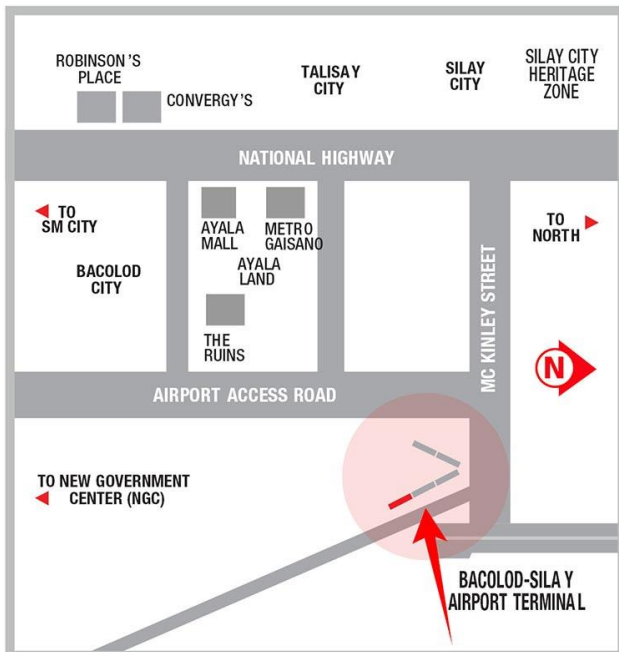

**BILLBOARD DIMENSION**

40 Feet (H) x 40 Feet (W)

**VISIBLE DISTANCE**

400 Meters +

**GOING TO**

North Terminal, CityMall, Concentrix, Robinsons Place, GO Hotel, STI College, Seda Hotel, Ayala Capitol Central, Provincial Capitol and Lagoon, Corazon Regional Hospital, SM City, BREDCO Port

**VISIBLE TO VEHICLES FROM**

The Ruins, The District Mall Ayala North Point, Gaisano Metro, Natures Village Resort, Bacolod-Silay International Airport, Northern Towns & Cities

**TRAFFIC SPEED**

Moderate

**ESTIMATED DAILY TRAFFIC**

40,864 Vehicles

**AVAILABLE NOW**

**Steel Art**  
BILLBOARDS

BACOLOD-SILAY AIRPORT  
**SILAY CITY**

**BILLBOARD DIMENSION**

20 Feet x 40 Feet

**VISIBLE DISTANCE**

200 Meters +

**GOING TO**

New Government Center, Bacolod City, SM City, Gaisano City, Robinsons Place, Ayala Mall, Metro Gaisano, Northern & Southern Towns & Cities

**VISIBLE TO VEHICLES FROM**

Bacolod Silay Airport