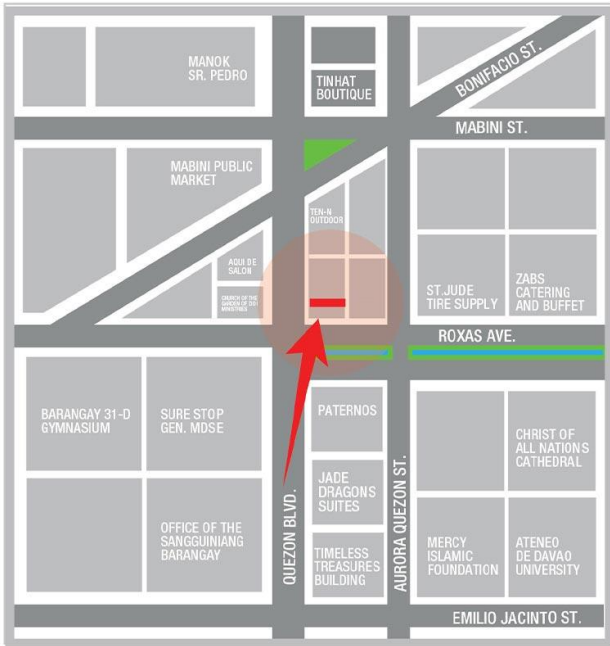

300 Meters +

GOING TO

Piapi Public Market, New City Commercial Center, Chinatown 168 Mall, Ramon Magsaysay Park, Agdao Public Market, Davao Central Warehouse Club, Victoria Plaza, Ayala Mall

VISIBLE TO VEHICLES FROM

200 Meters +

GOING TO

Ateneo de Davao University, Holy Child School of Davao College, Piapi Public Market, Sta. Ana High School, Davao Mental Hospital Park, Ramon Magsaysay Park, National Food Authority

VISIBLE TO VEHICLES FROM

University of the Immaculate Conception, University of Mindanao, San Pedro Cathedral, Felcris Centrale Mall, Bureau of Internal Revenue, City Health Davao

TRAFFIC SPEED

Slow Moving

ESTIMATED DAILY TRAFFIC

130,000 Vehicles

AVAILABLE NOW

Steel Art
BILLBOARDS

**33-D QUEZON BLVD., COR. ROXAS AVE.
DAVAO CITY**

BILLBOARD DIMENSION

30 Feet x 40 Feet

VISIBLE DISTANCE