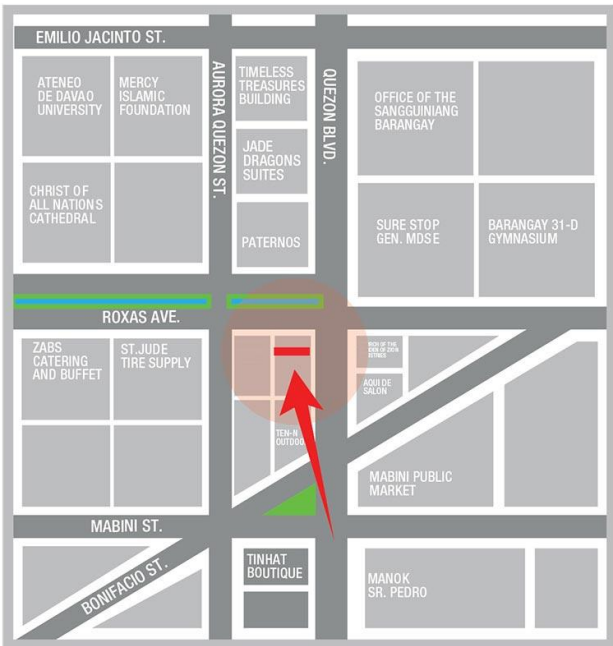

300 Meters +

GOING TO

Piapi Public Market, New City Commercial Center, Chinatown 168 Mall, Ramon Magsaysay Park, Agdao Public Market, Davao Central Warehouse Club, Victoria Plaza, Ayala Mall

VISIBLE TO VEHICLES FROM

SM City, Davao Baywalk, Davao Overland Transport Terminal, Philippine Womens College, Matina Center Point Plaza, Gaisano Grand Mall-Toril, Digos City, Cotabato City, General Santos City

TRAFFIC SPEED

Slow Moving

ESTIMATED DAILY TRAFFIC

36,960 Vehicles

AVAILABLE NOW

Steel Art
BILLBOARDS

33-D QUEZON BLVD., COR. ROXAS AVE.
DAVAO CITY

BILLBOARD DIMENSION

30 Feet x 40 Feet

VISIBLE DISTANCE

200 Meters +

GOING TO

Ateneo de Davao University, Holy Child School of Davao College, Piapi Public Market, Sta. Ana High School, Davao Mental Hospital Park, Ramon Magsaysay Park, National Food Authority