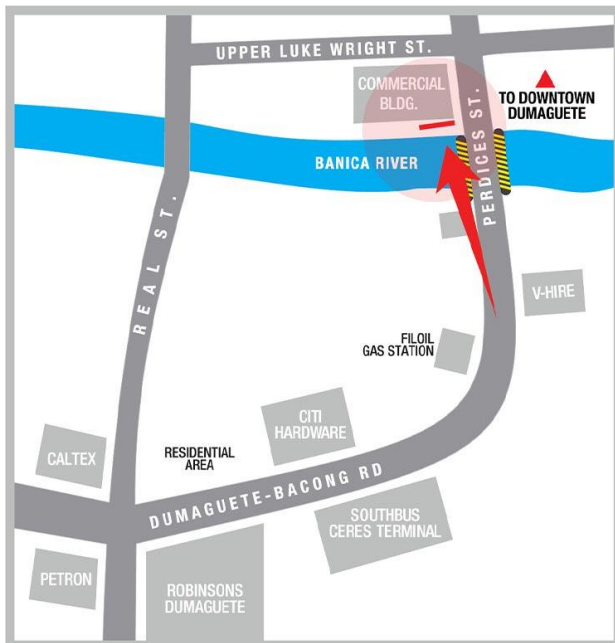

03

Billboards are strategically located in key areas like commercial districts, academes and highly trafficked intersections

04

Billboards affect consumers' last-minute purchase decision while in transit

Available Sites in
Dumaguete &
Negros Oriental

AVAILABLE NOW

Steel Art
BILLBOARDS

PERDICES ST.
DUMAGUETE CITY

BILLBOARD DIMENSION

30 Feet x 40 Feet

VISIBLE DISTANCE

200 Meters +

GOING TO

Dumaguete City Proper, Downtown, Tanjay, Bais, San Carlos

VISIBLE TO VEHICLES FROM

South Bound Bus Terminal, Dumaguete Bus Terminal, Dumaguete Business Park, Robinsons Place Dumaguete, Southern Negros Oriental

TRAFFIC SPEED

Slow Moving

ESTIMATED DAILY TRAFFIC

18, 320 Vehicles

Talk to our OOH Specialists Today

Browse our billboard inventory at www.steelart.ph

NICO 09175800266