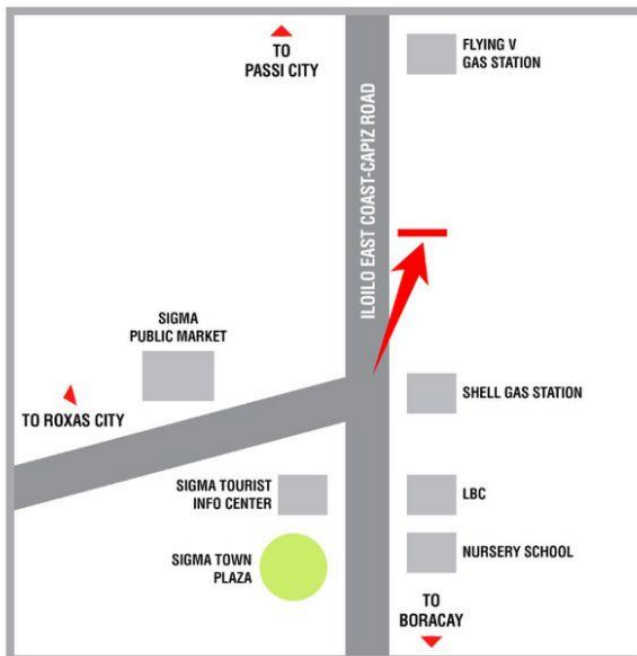

GOING TO

Kalibo Proper, Kalibo Airport,
Gaisano Capital, Ceres Terminal,
Southern Panay

VISIBLE TO VEHICLES FROM

Caticlan, Boracay, Numancia

TRAFFIC SPEED

Slow Moving

ESTIMATED DAILY TRAFFIC

5,192 Vehicles

AVAILABLE NOW

Steel Art
BILLBOARDS

SIGMA HIGHWAY (BRGY. DAYHAGON)

CAPIZ

BILLBOARD DIMENSION

20 Feet (H) X 40 Feet (W)

VISIBLE DISTANCE

200 Meters +