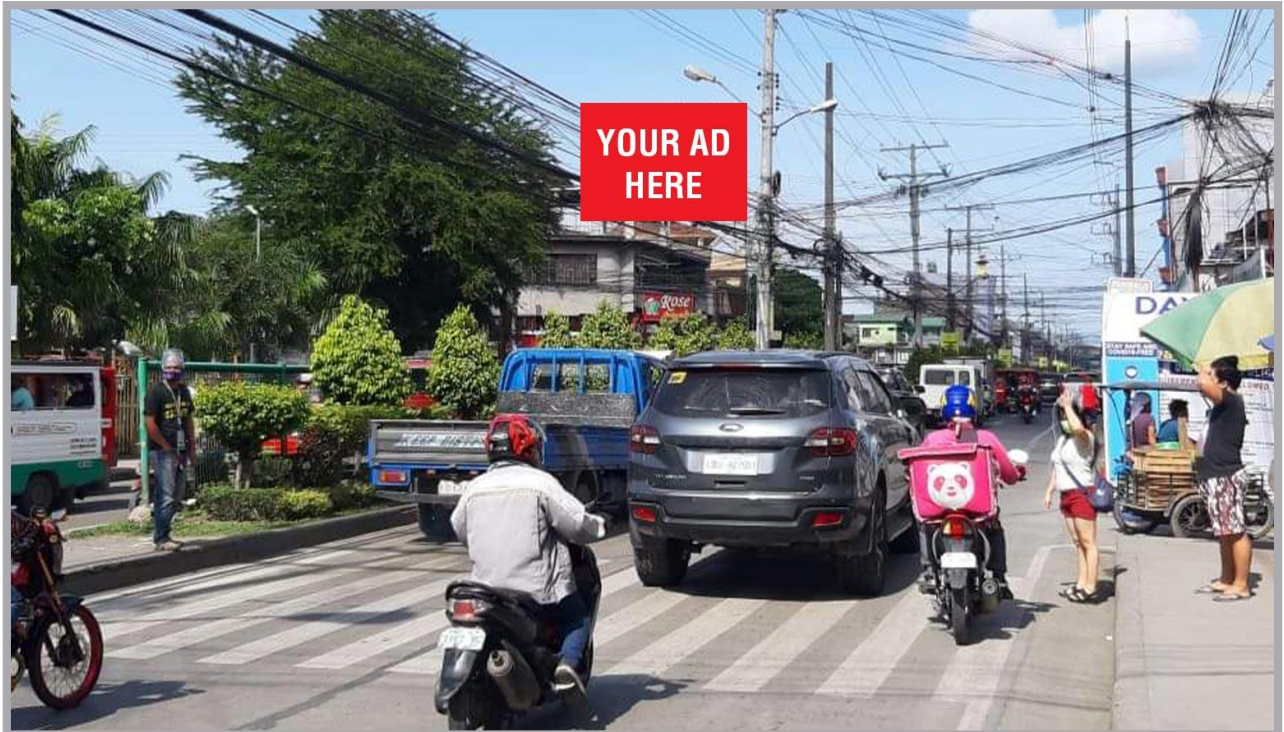

TRAFFIC SPEED

Slow Moving

ESTIMATED DAILY TRAFFIC

36,960 Vehicles

AVAILABLE NOW

Steel Art
BILLBOARDS

33-D QUEZON BLVD., COR. ROXAS AVE.
DAVAO CITY

BILLBOARD DIMENSION