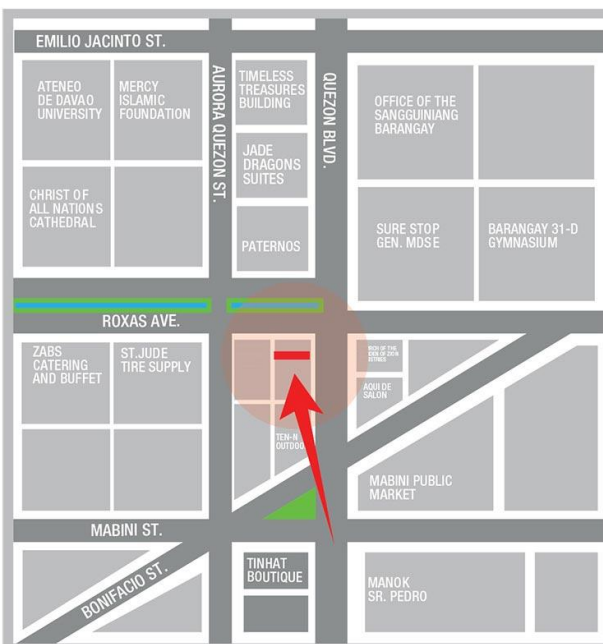

30'(H) x 40'(W)

VISIBLE DISTANCE

300 Meters +

GOING TO

Piapi Public Market, New City Commercial Center, Chinatown 168 Mall, Ramon Magsaysay Park, Agdao Public Market, Davao Central Warehouse Club, Victoria Plaza, Ayala Mall

VISIBLE TO VEHICLES FROM

SM City, Davao Baywalk, Davao Overland Transport Terminal, Philippine Womens College, Matina Center Point Plaza, Gaisano Grand Mall-Toril, Digos City, Cotabato City, General Santos City

TRAFFIC SPEED

Slow Moving

ESTIMATED DAILY TRAFFIC

36,960 Vehicles

AVAILABLE NOW

Steel Art
BILLBOARDS

33-D QUEZON BLVD., COR. ROXAS AVE.
DAVAO CITY

BILLBOARD DIMENSION

30 Feet x 40 Feet

VISIBLE DISTANCE

200 Meters +

GOING TO

Ateneo de Davao University, Holy Child School of Davao College, Piapi Public Market, Sta. Ana High School, Davao Mental Hospital Park, Ramon Magsaysay Park, National Food Authority