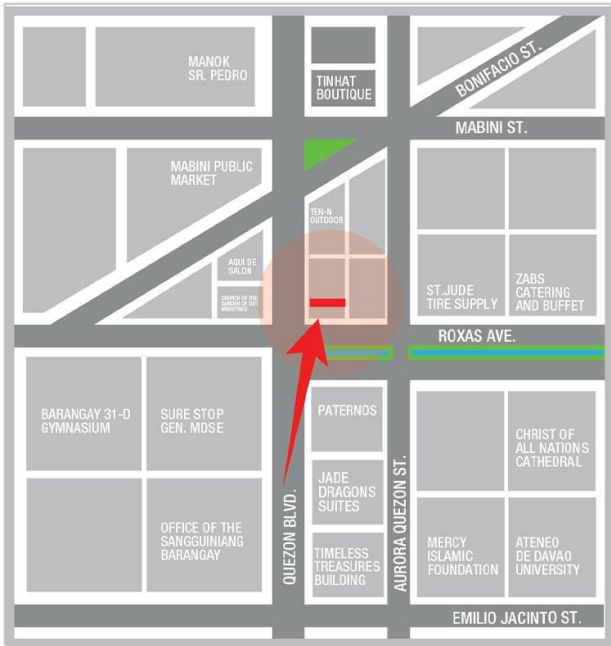

30 Feet x 40 Feet

VISIBLE DISTANCE

200 Meters +

GOING TO

Ateneo de Davao University, Holy Child School of Davao College, Piapi Public Market, Sta. Ana High School, Davao Mental Hospital Park, Ramon Magsaysay Park, National Food Authority

ESTIMATED DAILY TRAFFIC

130,000 Vehicles

www.steelart.ph

AVAILABLE NOW

Steel Art
BILLBOARDS

33-D QUEZON BLVD., COR. ROXAS AVE.
DAVAO CITY

BILLBOARD DIMENSION

30 Feet x 40 Feet

VISIBLE DISTANCE

200 Meters +

GOING TO

University of the Immaculate Conception, University of Mindanao, San Pedro Cathedral, Felcris Centrale Mall, Bureau of Internal Revenue, City Health Davao

VISIBLE TO VEHICLES FROM