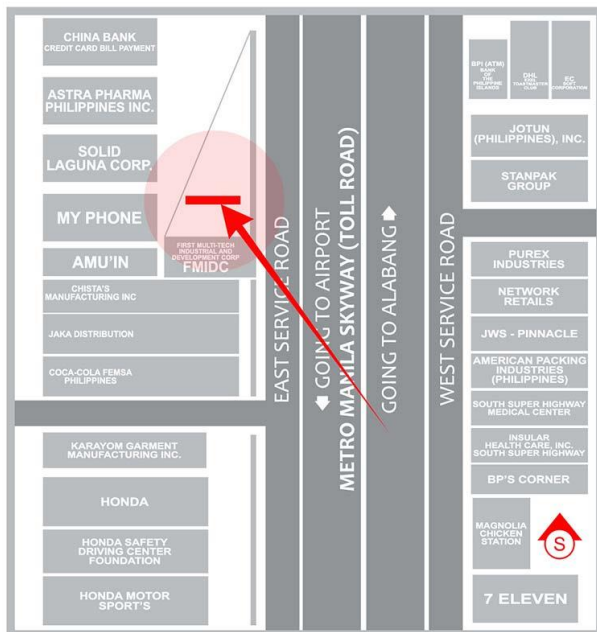

03

Billboards are strategically located in key areas like commercial districts, academes and highly trafficked intersections

04

Billboards affect consumers' last-minute purchase decision while in transit

GOING TO

Bonifacio Global City, Upper McKinly Hills, Makati CBD, FTI- Taguig, SLEX, Alabang, Paranaque, Ninoy Aquino Airport

VISIBLE TO VEHICLES FROM

Ortigas Center, Libis, Eastwood City, Kapitolyo Pasig, SM Center Pasig, Arcovia City, Landers Arcovia, Ayala Mall the 30th

TRAFFIC SPEED

Slow Moving

ESTIMATED DAILY TRAFFIC

175,000 Vehicles

AVAILABLE SOON

Steel Art
BILLBOARDS

SLEX KM 18 SOUTHBOUND
PARAÑAQUE CITY

BILLBOARD DIMENSION

40 Feet x 50 Feet

VISIBLE DISTANCE

300 Meters +

GOING TO

Sucat, Alabang, Sta. Rosa and Calamba

VISIBLE TO VEHICLES FROM

NAIA Terminal 3, Magallanes, Makati CBD, Pasay and Manila

TRAFFIC SPEED