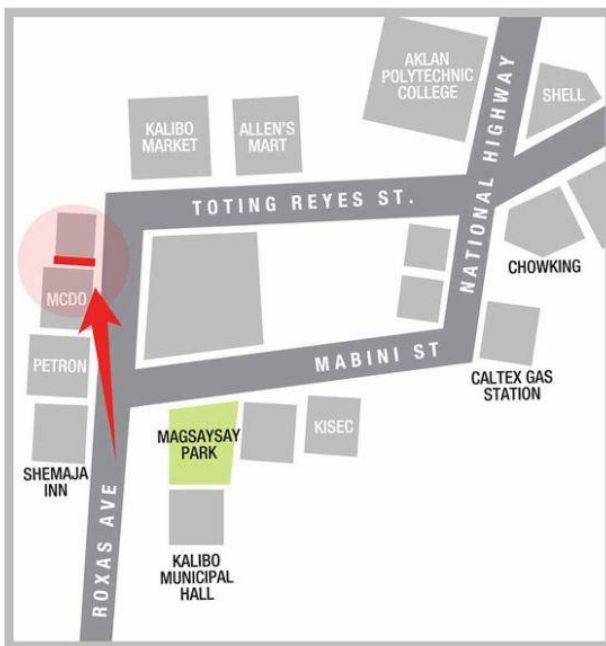

Slow Moving

ESTIMATED DAILY TRAFFIC _____

18,592 Vehicles

www.steelart.ph

AVAILABLE NOW

Steel Art
BILLBOARDS

ROXAS AVE.
KALIBO

BILLBOARD DIMENSION