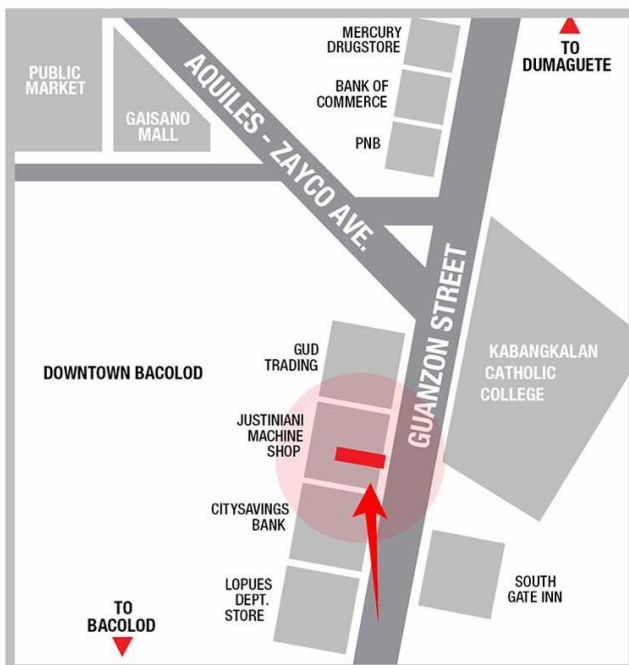

BILLBOARD DIMENSION

20 Feet (H) X 80 Feet (W)

VISIBLE DISTANCE

300 Meters +

GOING TO

Bacolod-Silay International Airport, Patag and Lantawan Cafes & Mountain Resorts

VISIBLE TO VEHICLES FROM

Bacolod City, SM City, Ayala Capitol Central, Robinsons Place, BREDCO Port, The Ruins, New Government Center, Upper East, Lopue's East Center, Southern Towns & Cities

**YOUR AD
HERE**

BILLBOARD DIMENSION

20 Feet x 40 Feet

VISIBLE DISTANCE

200 Meters +

GOING TO

Gaisano Mall Kabankalan, Public Market, City Proper, Dumaguete City, Negros Oriental

VISIBLE TO VEHICLES FROM