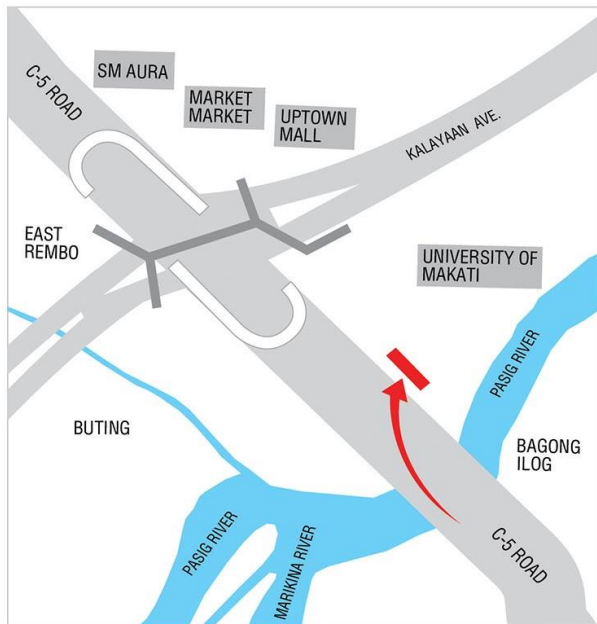

200 Meters +

GOING TO

SHAW BOULEVARD, ORTIGAS CENTER, CUBAO QUEZON CITY, SM NORTH EDSA, SM MEGAMALL WACK-WACK GREENHILLS, EDSA SHANGRILA ROBINSONS GALLERIA PIONEER

VISIBLE TO VEHICLES FROM

MAKATI CBD, EDSA-TAFT, SM MOA, MAGALLANES, PARANAQUE, ALABANG, BONIFACIO GLOBAL CITY.

TRAFFIC SPEED

Very Slow Moving

ESTIMATED DAILY TRAFFIC

194,688 Vehicles

AVAILABLE SOON

Steel Art
BILLBOARDS

CP GARCIA AVENUE, WEST REMBO, MAKATI
C-5 MAKATI

BILLBOARD DIMENSION

15 Feet x 30 Feet

VISIBLE DISTANCE

100 Meters +

GOING TO

BONIFACIO GLOBAL CITY, UPPER MCKINLEY HILLS, MAKATI CBD, FTI- TAGUIG, SLEX, ALABANG, LAGUNA, PARANAQUE.

VISIBLE TO VEHICLES FROM

ORTIGAS CENTER, LIBIS, EASTWOOD CITY, MARIKINA, CAINTA RIZAL, KAPITOLYO PASIG.

40 Feet x 50 Feet

VISIBLE DISTANCE

300 Meters +

GOING TO

Sucat, Alabang, Sta. Rosa and Calamba

VISIBLE TO VEHICLES FROM

NAIA Terminal 3, Magallanes, Makati CBD, Pasay and Manila

TRAFFIC SPEED