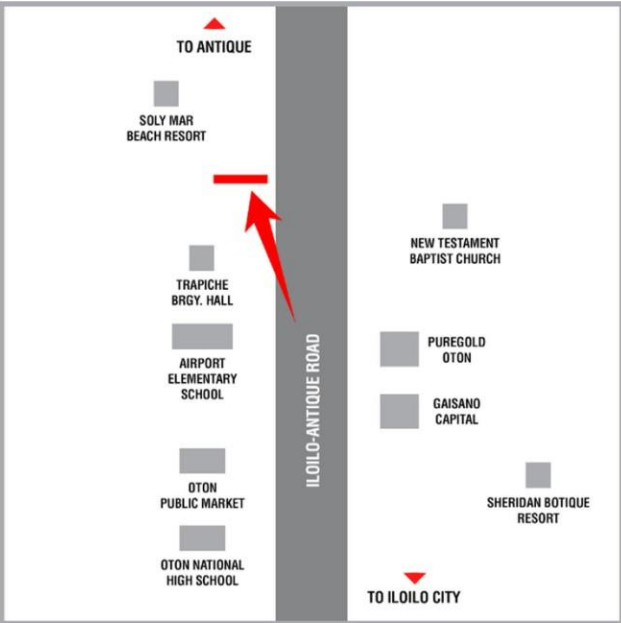

AVAILABLE SOON

Steel Art
BILLBOARDS

ILOILO-ANTIQUE ROAD, BRGY. TRAPICHE
OTON, ILOILO

BILLBOARD DIMENSION

20 Feet (H) X 40 Feet (W)

VISIBLE DISTANCE

200 Meters +

GOING TO

Miag-ao Church, University of the Philippines – Visayas
Miag-ao Campus, Soly Mar Beach Resort, Bearland
Paradise Resort, Hikari Resort, San Jose Antique

VISIBLE TO VEHICLES FROM

Oton Proper, Puregold, Gaisano Capital, Oton Public Market,
Oton National High School, Sheridan Botique Resort, Ceres
Bus Terminal, Iloilo City

TRAFFIC SPEED

Moderate

ESTIMATED DAILY TRAFFIC

48,687 Vehicles