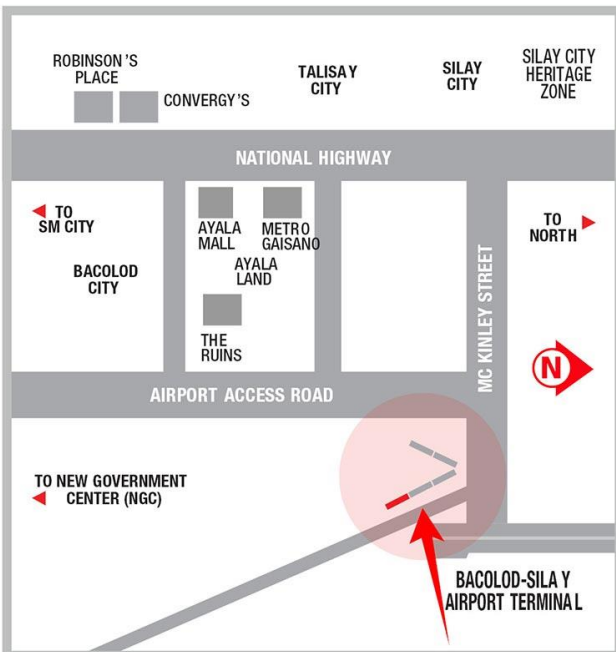

Slow Moving

ESTIMATED DAILY TRAFFIC

44,640 Vehicles

AVAILABLE NOW

Steel Art
BILLBOARDS

BACOLOD-SILAY AIRPORT
SILAY CITY

BILLBOARD DIMENSION

20 Feet x 40 Feet

VISIBLE DISTANCE

200 Meters +

GOING TO

New Government Center, Bacolod City, SM City, Gaisano City, Robinsons Place, Ayala Mall, Metro Gaisano, Northern & Southern Towns & Cities

VISIBLE TO VEHICLES FROM

Bacolod Silay Airport