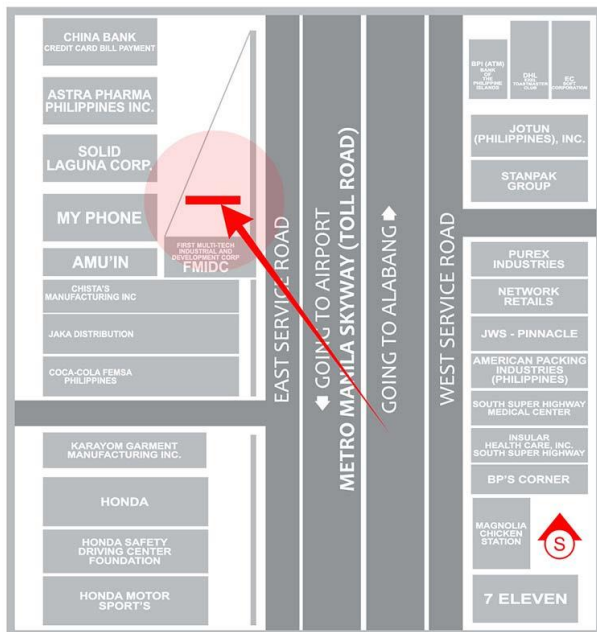

AVAILABLE SOON

Steel Art
BILLBOARDS

SLEX KM 18 SOUTHBOUND
PARAÑAQUE CITY

BILLBOARD DIMENSION

40 Feet x 50 Feet

VISIBLE DISTANCE

300 Meters +

GOING TO

Sucat, Alabang, Sta. Rosa and Calamba

VISIBLE TO VEHICLES FROM

NAIA Terminal 3, Magallanes, Makati CBD, Pasay and Manila

TRAFFIC SPEED

Moderate

ESTIMATED DAILY TRAFFIC

250,000 Vehicles