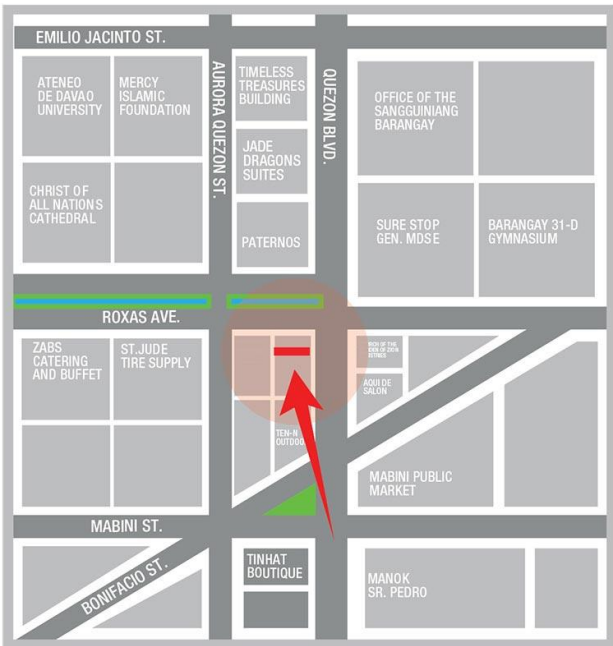

VISIBLE TO VEHICLES FROM

Ateneo de Davao University, Holy Child School of Davao College, Piapi Public Market, Sta. Ana High School, Davao Mental Hospital Park, Ramon Magsaysay Park, National Food Authority

TRAFFIC SPEED

Slow Moving

ESTIMATED DAILY TRAFFIC

130,000 Vehicles

AVAILABLE NOW

Steel Art
BILLBOARDS

33-D QUEZON BLVD., COR. ROXAS AVE.
DAVAO CITY

BILLBOARD DIMENSION

30 Feet x 40 Feet

VISIBLE DISTANCE

200 Meters +

GOING TO

Ateneo de Davao University, Holy Child School of Davao College, Piapi Public Market, Sta. Ana High School, Davao Mental Hospital Park, Ramon Magsaysay Park, National Food Authority