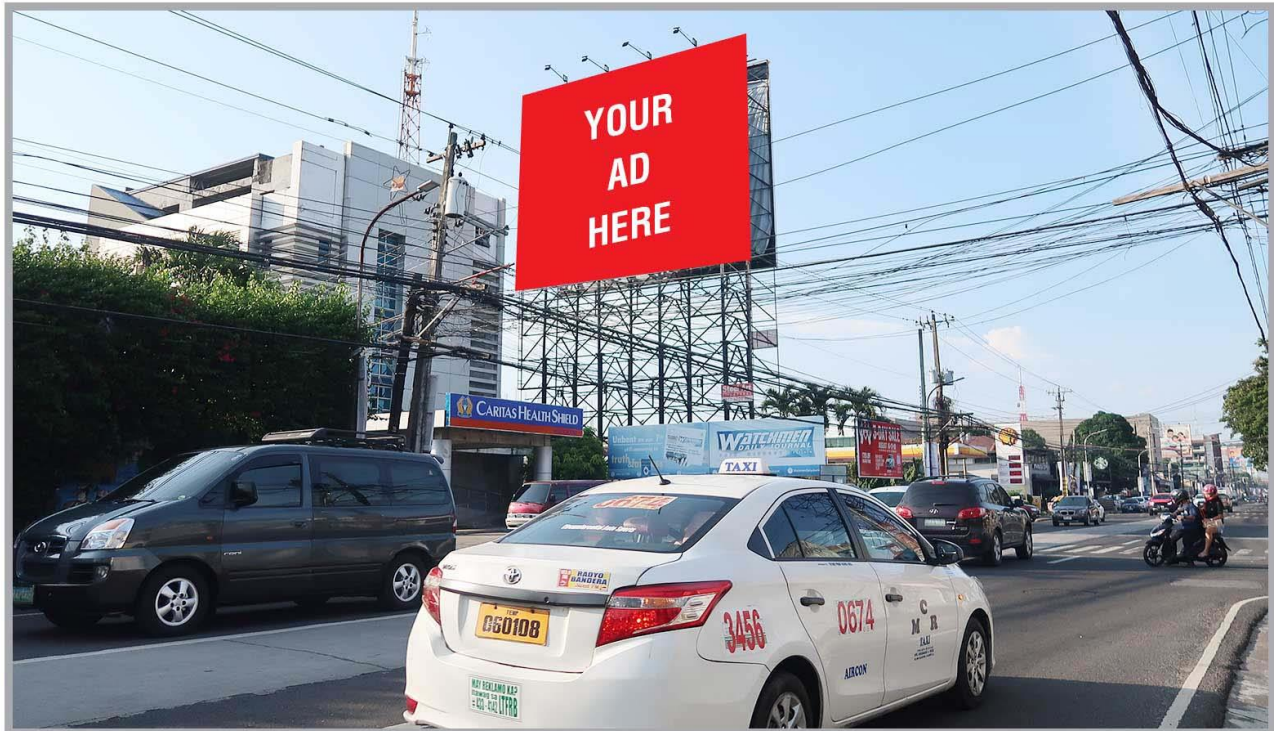

**LACSON CORNER 17TH STREET
BACOLOD CITY**

BILLBOARD DIMENSION

40 Feet x 50 Feet

VISIBLE DISTANCE

500 Meters +

GOING TO

Starbucks, Sky Cable, ABS-CBN, Chowking, Art District, STI College, Mang Inasal, Robinsons Place, North Terminal, Ayala Mall, Bacolod-Silay International Airport, Northern Towns & Cities

VISIBLE TO VEHICLES FROM

L'Fisher Hotel, Provincial Capitol Lagoon, Downtown Area, SM City, Bredco Port, Gaisano Main, Central Market, Negros First Cyber Centre, Gaisano City, Southern Towns & Cities

TRAFFIC SPEED

Slow Moving

ESTIMATED DAILY TRAFFIC

44,640 Vehicles