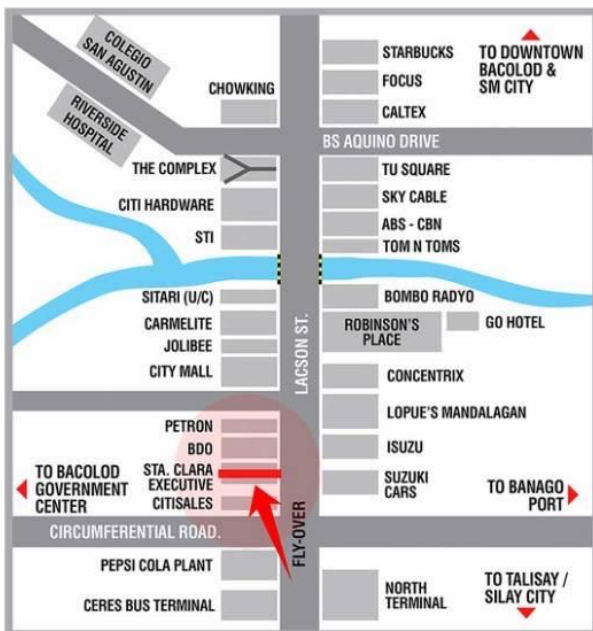

VISIBLE TO VEHICLES FROM

South, Cebu City Medical Center, Southbound Bus Terminal, Shopwise, Foda Saversmart, Taba Public Market, Bontores Public Market, Gaisano Fiesta Mall

TRAFFIC SPEED

Slow Moving

ESTIMATED DAILY TRAFFIC

60,350 Vehicles

Our Available Sites in

Bacolod &
Negros Occidental

AVAILABLE NOW

Steel Art
BILLBOARDS

**LACSON STREET (STA. CLARA VILLAGE)
BACOLOD CITY**

BILLBOARD DIMENSION

50 Feet (H) x 50 Feet (W)

VISIBLE DISTANCE

400 Meters +

GOING TO

CityMall, Concentrix, Robinsons Place, GO Hotel, STI College, Seda Hotel, Ayala Capitol Central, Negros Occidental Provincial Capitol and Lagoon, Corazon Medical Regional Hospital, SM City, BREDCO Port