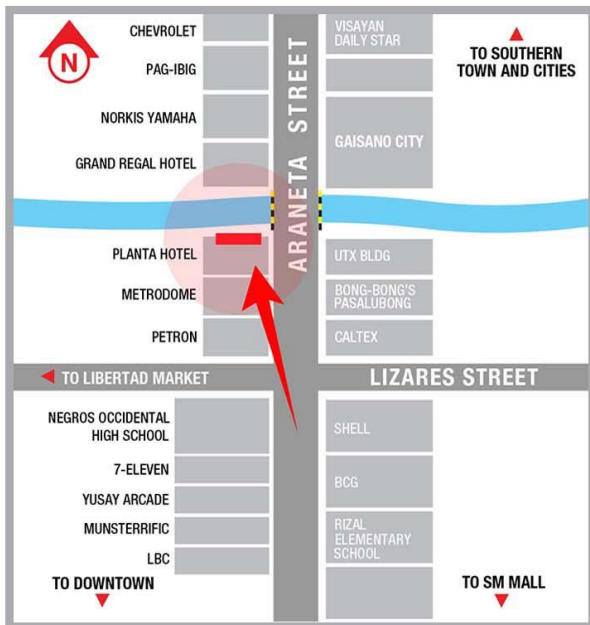

200 Meters +

GOING TO

Goldenfield Commercial Complex, Gaisano City, Nissan, Toyota, Kia, Old Bacolod Airport, Palmas Del Mar Hotel & Resort, Transcom, Teletech, Robinsons Cybergate, Southern Towns & Cities

VISIBLE TO VEHICLES FROM

SM City, Downtown Area, Central Market, Bredco Port, Libertad Market, Gaisano Main, Robinsons Place, Planta Hotel, Northern Towns & Cities

TRAFFIC SPEED

Slow Moving

ESTIMATED DAILY TRAFFIC

35,072 Vehicles

AVAILABLE NOW

Steel Art
BILLBOARDS

ARANETA STREET (LUPIT BRIDGE, SINGCANG)
BACOLOD CITY

BILLBOARD DIMENSION

30 Feet x 40 Feet

VISIBLE DISTANCE

200 Meters +

SM City, Downtown Area, Central Market, Bredco Port, Libertad Market, Gaisano Main, Robinsons Place, Planta Hotel, Northern Towns & Cities

TRAFFIC SPEED

Slow Moving

ESTIMATED DAILY TRAFFIC

35,072 Vehicles