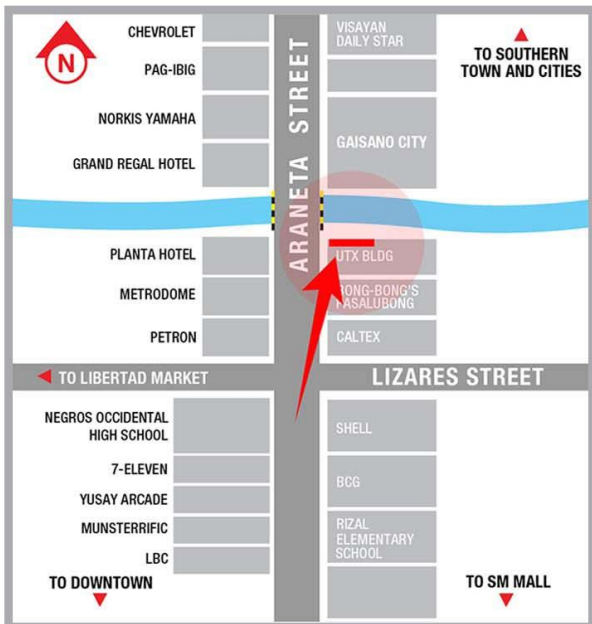

VISIBLE DISTANCE

400 Meters +

GOING TO

CityMall, Concentrix, Robinsons Place, GO Hotel, STI College, Seda Hotel, Ayala Capitol Central, Negros Occidental Provincial Capitol and Lagoon, Corazon Medical Regional Hospital, SM City, BREDCO Port

VISIBLE TO VEHICLES FROM

Bacolod North Terminal, The Ruins, The District Mall Ayala North Point, Gaisano Metro, Natures Village Resort, Bacolod-Silay International Airport, Northern Towns & Cities

TRAFFIC SPEED

Slow Moving

ESTIMATED DAILY TRAFFIC

62,588 Vehicles

AVAILABLE NOW

**ARANETA STREET (LUPIT BRIDGE, SINGCANG)
BACOLOD CITY**

BILLBOARD DIMENSION

30 Feet x 40 Feet

VISIBLE DISTANCE

200 Meters +

GOING TO

Goldenfield Commercial Complex, Gaisano City, Nissan, Toyota, Kia, Old Bacolod Airport, Palmas Del Mar Hotel & Resort, Transcom, Teletech, Robinsons Cybergate, Southern Towns & Cities