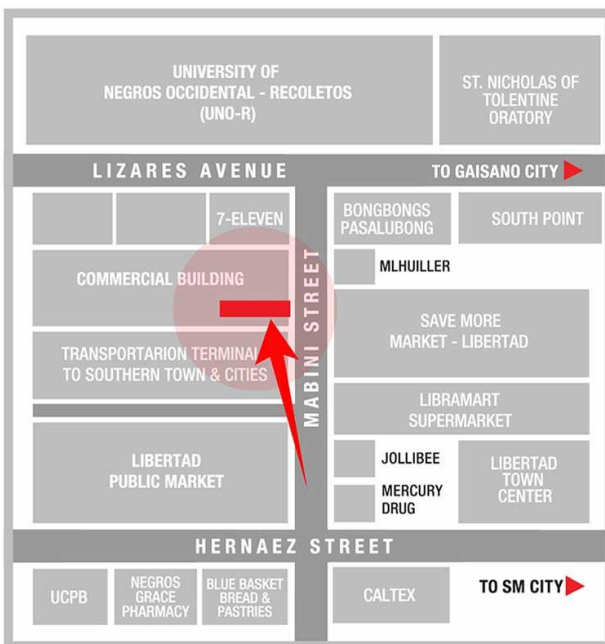

SM City, Downtown Area, Central Market, Bredco Port, Libertad Market, Gaisano Main, Robinsons Place, Planta Hotel, Northern Towns & Cities

TRAFFIC SPEED

Slow Moving

ESTIMATED DAILY TRAFFIC

35,072 Vehicles

AVAILABLE NOW

Steel Art
BILLBOARDS

LIBERTAD MARKET (MABINI STREET)

BACOLOD CITY

BILLBOARD DIMENSION

20 Feet x 40 Feet

VISIBLE DISTANCE

200 Meters +