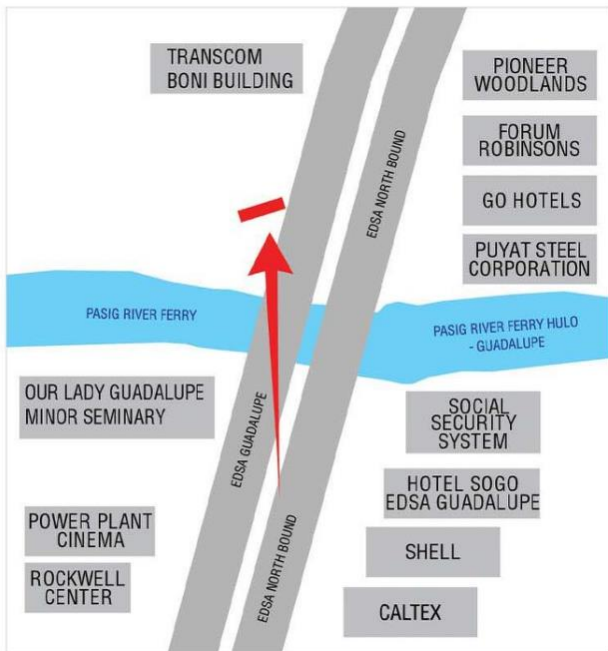

Billboards are **strategically located key areas** like commercial districts, academes and highly trafficked intersections.

Billboards affect **consumers' last-minutes purchase** descision while transit

Our Available Sites in

Metro Manila

AVAILABLE SOON

Steel Art
BILLBOARDS

BRGY. ILAYA-BARANGKA, MANDALUYONG
EDSA-GUADALUPE

BILLBOARD DIMENSION

43 Feet x 20 Feet

VISIBLE DISTANCE

200 Meters +

GOING TO

SHAW BOULEVARD, ORTIGAS CENTER, CUBAO QUEZON CITY, SM NORTH EDSA, SM MEGAMALL WACK-WACK GREENHILLS, EDSA SHANGRILA ROBINSONS GALLERIA PIONEER

VISIBLE TO VEHICLES FROM

MAKATI CBD, EDSA-TAFT, SM MOA, MAGALLANES, PARANAQUE, ALABANG, BONIFACIO GLOBAL CITY.