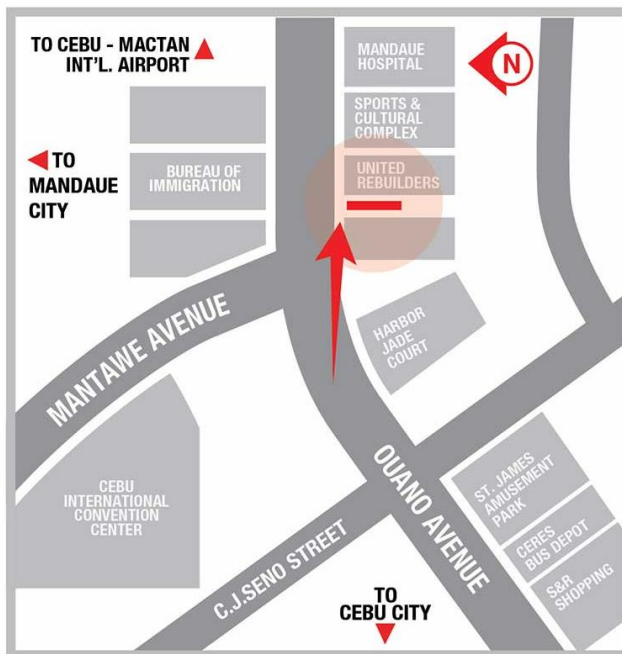

AVAILABLE NOW

Steel Art
BILLBOARDS

OUANO AVENUE, MANDAUE CITY
CEBU

BILLBOARD DIMENSION

20'(H) x 80'(W)

VISIBLE DISTANCE

200 Meters +

GOING TO

Mandaue City Hall, Pacific Mall, Gaisano Grand Mall, Bridges Town Square, Lapu-Lapu Shrine, Mactan, Mactan Newtown, Cebu-Mactan International Airport

VISIBLE TO VEHICLES FROM

Park Mall, Robinsons Place, St. James Amusement Park, Cebu International Convention Center, SM Hypermarket, Cebu Port, SM City, Southern Cebu, S&R Shopping

TRAFFIC SPEED

Fast Moving

ESTIMATED DAILY TRAFFIC

30,912 Vehicles