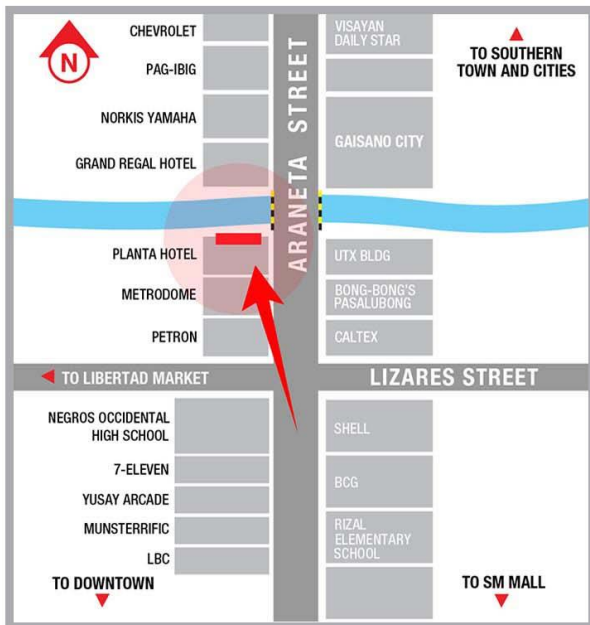

AVAILABLE NOW

Steel Art
BILLBOARDS

ARANETA STREET (LUPIT BRIDGE, SINGCANG)
BACOLOD CITY

BILLBOARD DIMENSION

30 Feet x 40 Feet

VISIBLE DISTANCE

200 Meters +

GOING TO

Goldenfield Commercial Complex, Gaisano City, Nissan, Toyota, Kia, Old Bacolod Airport, Palmas Del Mar Hotel & Resort, Transcom, Teletech, Robinsons Cybergate, Southern Towns & Cities

VISIBLE TO VEHICLES FROM

SM City, Downtown Area, Central Market, Bredco Port, Libertad Market, Gaisano Main, Robinsons Place, Planta Hotel, Northern Towns & Cities

TRAFFIC SPEED

Slow Moving

ESTIMATED DAILY TRAFFIC

35,072 Vehicles