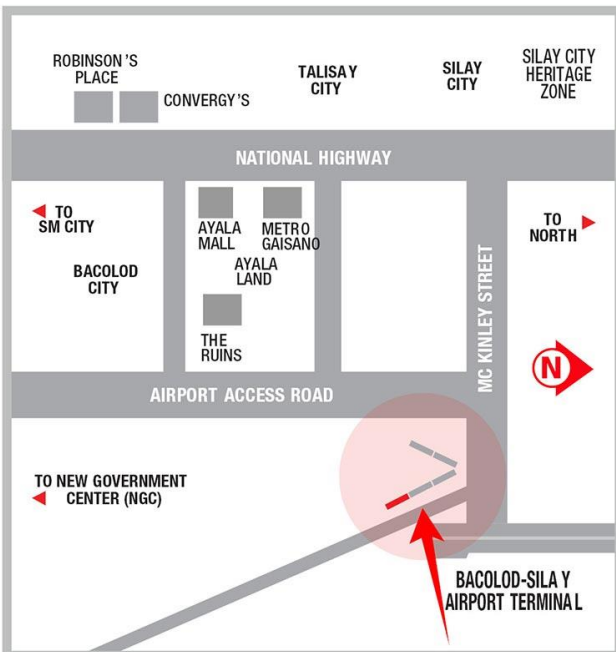

VISIBLE DISTANCE

500 Meters +

GOING TO

Starbucks, Sky Cable, ABS-CBN, Chowking, Art District, STI College, Mang Inasal, Robinsons Place, North Terminal, Ayala Mall, Bacolod-Silay International Airport, Northern Towns & Cities

Slow Moving

ESTIMATED DAILY TRAFFIC

44,640 Vehicles

AVAILABLE NOW

Steel Art
BILLBOARDS

BACOLOD-SILAY AIRPORT
SILAY CITY

BILLBOARD DIMENSION

20 Feet x 40 Feet

VISIBLE DISTANCE

200 Meters +

GOING TO

New Government Center, Bacolod City, SM City, Gaisano City, Robinsons Place, Ayala Mall, Metro Gaisano, Northern & Southern Towns & Cities

VISIBLE TO VEHICLES FROM

Bacolod Silay Airport

TRAFFIC SPEED

Moderate

ESTIMATED DAILY TRAFFIC

3,712 Vehicles

AVAILABLE NOW

Steel Art
BILLBOARDS

MCKINLEY ROAD (BACOLOD-SILAY INT'L AIRPORT)
SILAY CITY

BILLBOARD DIMENSION