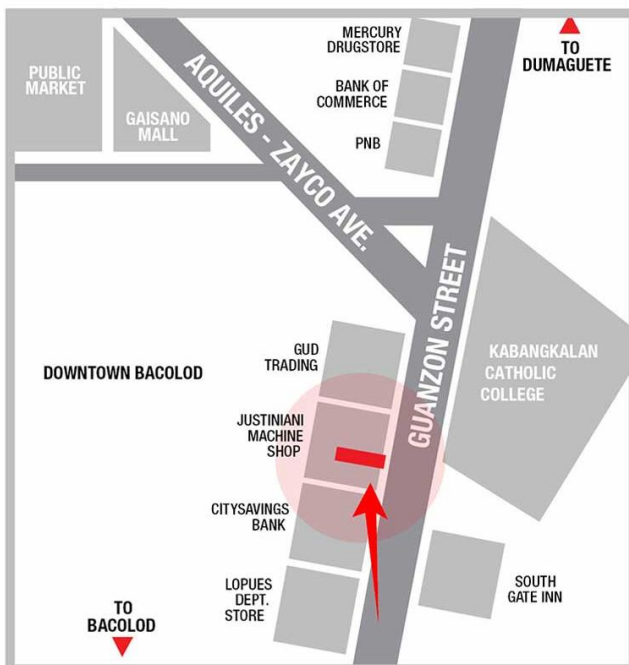

20 Feet (H) X 80 Feet (W)

VISIBLE DISTANCE

300 Meters +

GOING TO

Bacolod-Silay International Airport, Patag and Lantawan Cafes & Mountain Resorts

VISIBLE TO VEHICLES FROM

Bacolod City, SM City, Ayala Capitol Central, Robinsons Place, BREDCO Port, The Ruins, New Government Center, Upper East, Lopue's East Center, Southern Towns & Cities

TRAFFIC SPEED

Moderate

ESTIMATED DAILY TRAFFIC

3,072 Vehicles

AVAILABLE NOW

Steel Art
BILLBOARDS

GUANZON STREET

KABANKALAN CITY

**YOUR AD
HERE**

BILLBOARD DIMENSION

20 Feet x 40 Feet

VISIBLE DISTANCE

200 Meters +

GOING TO

Gaisano Mall Kabankalan, Public Market, City Proper, Dumaguete City, Negros Oriental

VISIBLE TO VEHICLES FROM