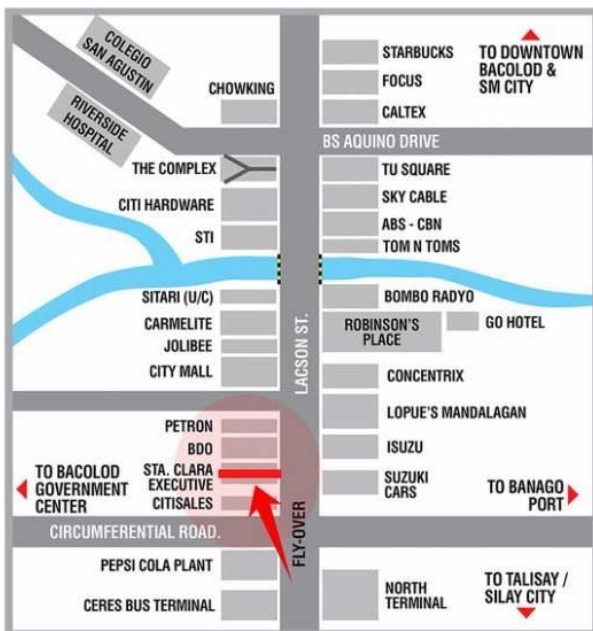

Billboards are **strategically located key areas** like commercial districts, academes and highly trafficked intersections.

Billboards affect **consumers' last-minutes purchase** descision while transit

Our Available Sites in

Bacolod &
Negros Occidental

AVAILABLE NOW

Steel Art
BILLBOARDS

**LACSON STREET (STA. CLARA VILLAGE)
BACOLOD CITY**

BILLBOARD DIMENSION

50 Feet (H) x 50 Feet (W)

VISIBLE DISTANCE

400 Meters +

GOING TO

CityMall, Concentrix, Robinsons Place, GO Hotel, STI College, Seda Hotel, Ayala Capitol Central, Negros Occidental Provincial Capitol and Lagoon, Corazon Medical Regional Hospital, SM City, BREDCO Port

VISIBLE TO VEHICLES FROM

SM City, Downtown Area, Central Market, Bredco Port, Libertad Market, Gaisano Main, Robinsons Place, Planta Hotel, Northern Towns & Cities

TRAFFIC SPEED

Slow Moving

ESTIMATED DAILY TRAFFIC