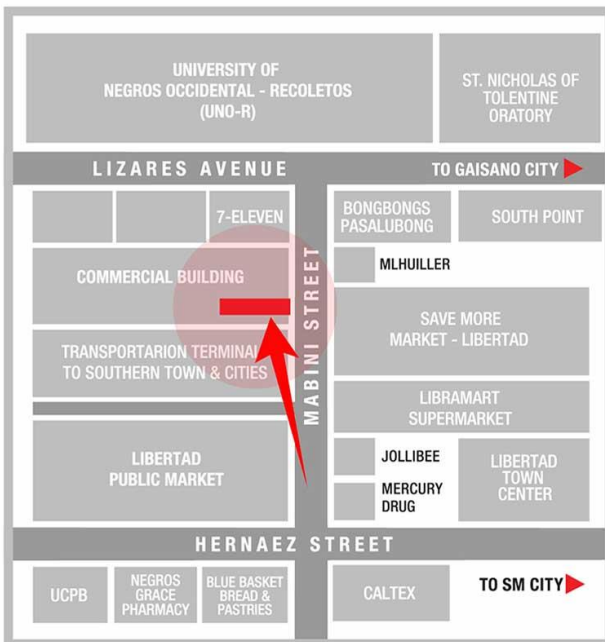

VISIBLE TO VEHICLES FROM

SM City, Downtown Area, Central Market, Bredco Port, Libertad Market, Gaisano Main, Robinsons Place, Planta Hotel, Northern Towns & Cities

TRAFFIC SPEED

Slow Moving

ESTIMATED DAILY TRAFFIC

GOING TO

Goldenfield Commercial Complex, Gaisano City, Nissan, Toyota, Kia, Old Bacolod Airport, Palmas Del Mar Hotel & Resort, Transcom, Teletech, Robinsons Cybergate, Southern Towns & Cities

VISIBLE TO VEHICLES FROM

SM City, Downtown Area, Central Market, Bredco Port, Libertad Market, Gaisano Main, Robinsons Place, Planta Hotel, Northern Towns & Cities

TRAFFIC SPEED

Slow Moving

ESTIMATED DAILY TRAFFIC

35,072 Vehicles

AVAILABLE NOW

Steel Art
BILLBOARDS

LIBERTAD MARKET (MABINI STREET)

BACOLOD CITY

BILLBOARD DIMENSION

20 Feet x 40 Feet

VISIBLE DISTANCE

200 Meters +