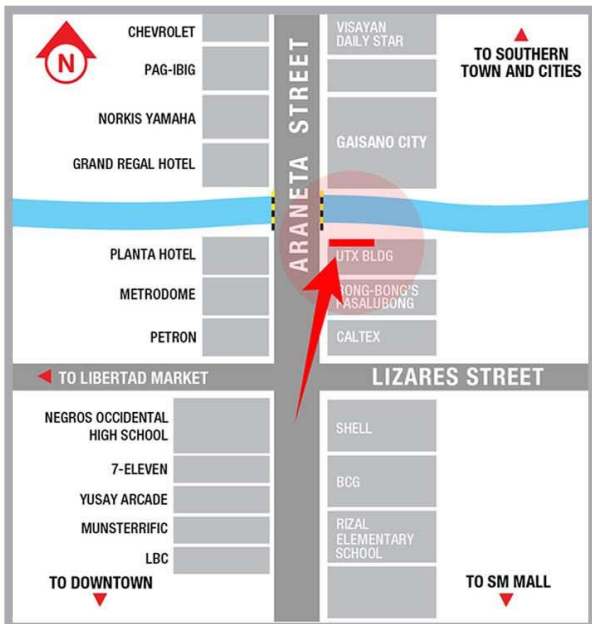

400 Meters +

GOING TO

CityMall, Concentrix, Robinsons Place, GO Hotel, STI College, Seda Hotel, Ayala Capitol Central, Negros Occidental Provincial Capitol and Lagoon, Corazon Medical Regional Hospital, SM City, BREDCO Port

Slow Moving

ESTIMATED DAILY TRAFFIC

62,588 Vehicles

AVAILABLE NOW

**ARANETA STREET (LUPIT BRIDGE, SINGCANG)
BACOLOD CITY**

BILLBOARD DIMENSION

30 Feet x 40 Feet

VISIBLE DISTANCE

200 Meters +

GOING TO

Goldenfield Commercial Complex, Gaisano City, Nissan, Toyota, Kia, Old Bacolod Airport, Palmas Del Mar Hotel & Resort, Transcom, Teletech, Robinsons Cybergate, Southern Towns & Cities

VISIBLE TO VEHICLES FROM

SM City, Downtown Area, Central Market, Bredco Port, Libertad Market, Gaisano Main, Robinsons Place, Planta Hotel, Northern Towns & Cities

TRAFFIC SPEED

Slow Moving

ESTIMATED DAILY TRAFFIC