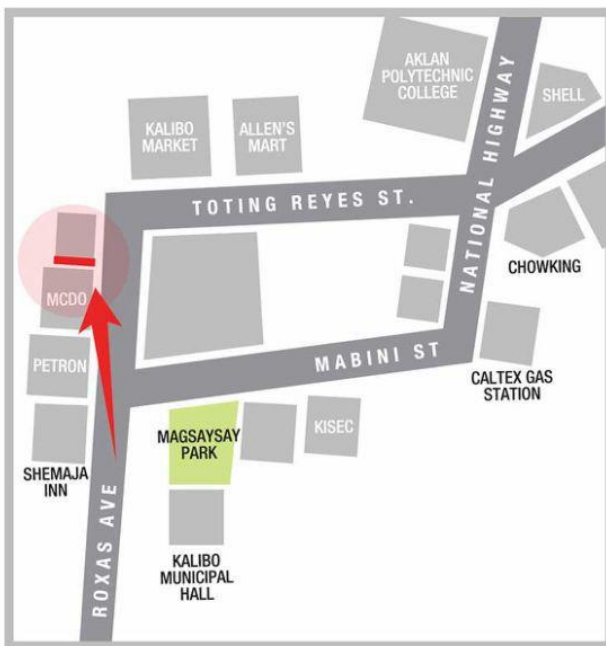

**BILLBOARD DIMENSION** \_\_\_\_\_

20 Feet x 40 Feet

**VISIBLE DISTANCE** \_\_\_\_\_

200 Meters +

**GOING TO** \_\_\_\_\_

Roxas City, Iloilo,  
Antique, Passi City,  
Central Panay

**VISIBLE TO VEHICLES FROM** \_\_\_\_\_

Kalibo Town Proper, Gaisano Capital Kalibo,  
Caticlan, Boracay

**TRAFFIC SPEED** \_\_\_\_\_

Slow Moving

**ESTIMATED DAILY TRAFFIC** \_\_\_\_\_

18,592 Vehicles

[www.steelart.ph](http://www.steelart.ph)

**AVAILABLE NOW**

**Steel Art**  
BILLBOARDS

ROXAS AVE.  
**KALIBO**

**BILLBOARD DIMENSION**

20 Feet x 40 Feet

**VISIBLE DISTANCE**

200 Meters +

**GOING TO**

Kalibo Proper, Kalibo Airport,  
Gaisano Capital, Ceres Terminal,  
Southern Panay