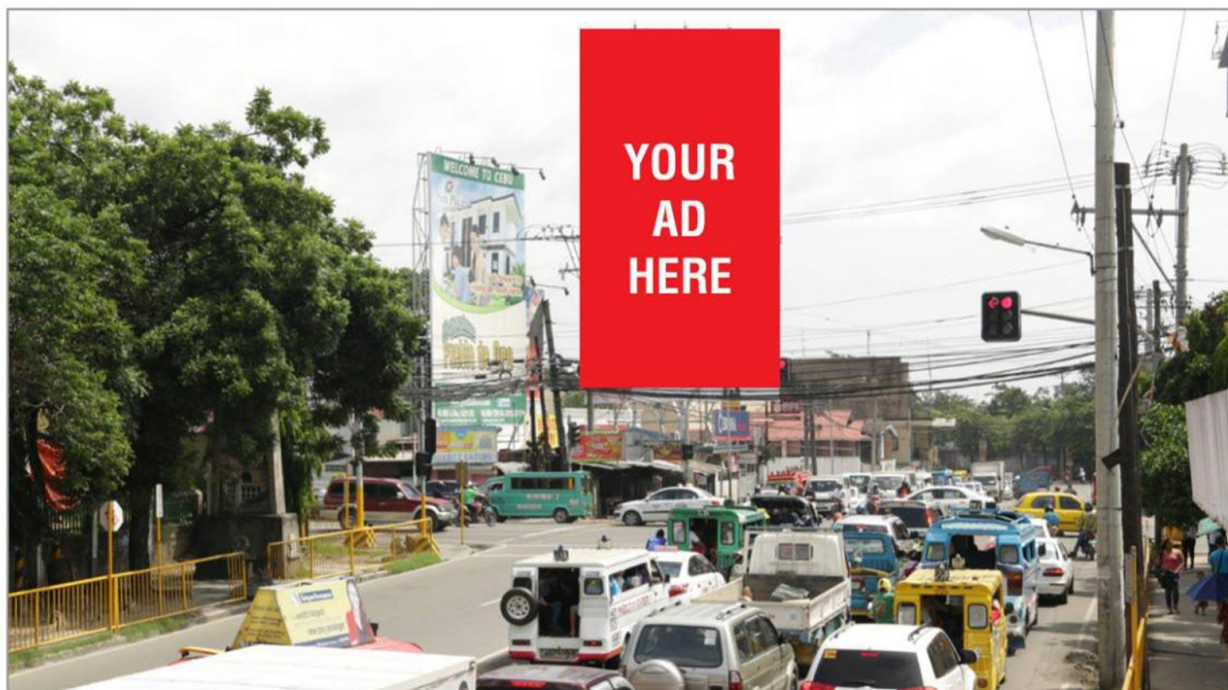

Fast Moving

**ESTIMATED DAILY TRAFFIC**

30,912 Vehicles

**AVAILABLE SOON**

**Steel Art**  
BILLBOARDS

M.J. CUENCO COR. J. LUNA AVE., MABOLO  
**CEBU CITY**

**BILLBOARD DIMENSION**

70 Feet x 40 Feet

**VISIBLE DISTANCE**

500 Meters +

**GOING TO**

Parkmall, Colonnade Mall, SM City, Gaisano Grand, MCA Arcade, Pacific Mall, Insular Square, J & M Center, Canduman Town Center, Ayala Center, J Center Mall, Gaisano Country Mall

**VISIBLE TO VEHICLES FROM**

Robinsons Mall, Gaisano Main, Citicenter Commercial Complex, Colonnade Mall, Gaisano Capital South, University Of Cebu, University Of San Carlos, Cebu City Medical Center

**TRAFFIC SPEED**