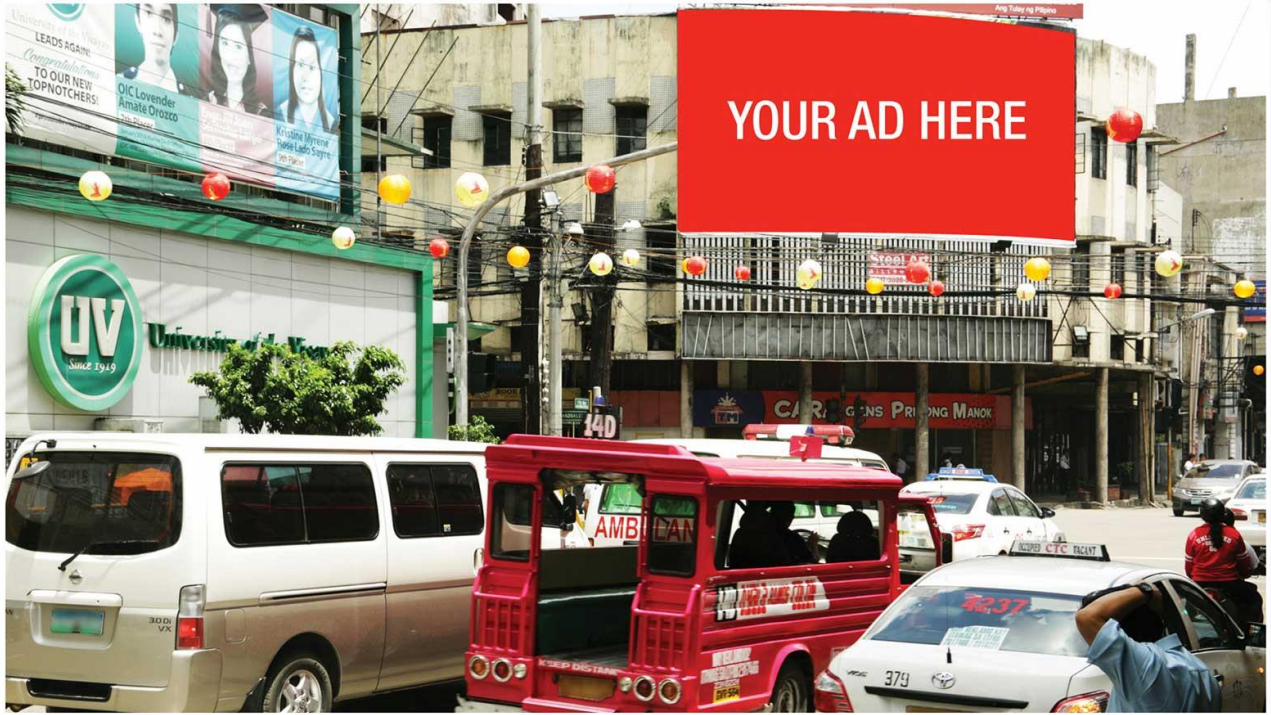

# Why Invest in **Billboards**

Billboards **can't be blocked, turned-off nor skipped** vs others advertising formats.

Billboards ads **are up 24/7** and reach more audiences in less time.

Billboards are **strategically located key areas** like commercial districts, academes and highly trafficked intersections.

Billboards affect **consumers' last-minutes purchase** descision while transit

Our Available Sites in

---

**Metro Cebu**

**AVAILABLE NOW**

**Steel Art**  
BILLBOARDS

**COLON CORNER D. JAKOALEM STREET**  
**CEBU CITY**

**BILLBOARD DIMENSION**

20' (H) x 40' (W)

**VISIBLE DISTANCE**

200 Meters +

**GOING TO**

Cebu Port, SM City, Mandaue City, Mactan, Ayala Mall, Uptown Cebu, Cebu-Mactan International Airport

**VISIBLE TO VEHICLES FROM**

Gaisano Mall, Cebu City Proper, University of The Visayas, Cebu Eastern College, Southern and Northern Part of Cebu City

**TRAFFIC SPEED**

Slow Moving

**ESTIMATED DAILY TRAFFIC**

35,608 Vehicles

**AVAILABLE NOW**