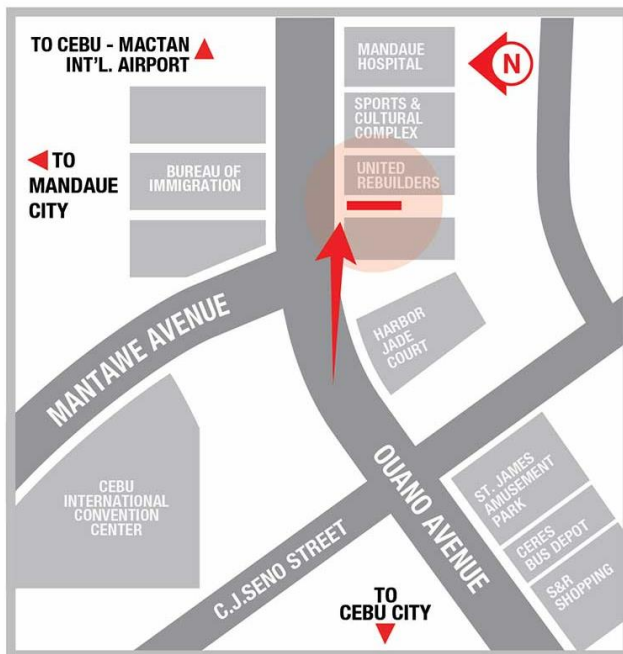

**BILLBOARD DIMENSION**

20' (H) x 40' (W)

**VISIBLE DISTANCE**

200 Meters +

**GOING TO**

Cebu Port, SM City, Mandaue City, Mactan, Ayala Mall, Uptown Cebu, Cebu-Mactan International Airport

**VISIBLE TO VEHICLES FROM**

Gaisano Mall, Cebu City Proper, University of The Visayas, Cebu Eastern College, Southern and Northern Part of Cebu City

**TRAFFIC SPEED**

Slow Moving

**ESTIMATED DAILY TRAFFIC**

35,608 Vehicles

**AVAILABLE NOW**

**Steel Art**  
BILLBOARDS

**OUANO AVENUE, MANDAUE CITY**  
**CEBU**

**BILLBOARD DIMENSION**

20'(H) x 80'(W)

**VISIBLE DISTANCE**

200 Meters +

**GOING TO**

Mandaue City Hall, Pacific Mall, Gaisano Grand Mall, Bridges Town Square, Lapu-Lapu Shrine, Mactan, Mactan Newtown, Cebu-Mactan International Airport

**VISIBLE TO VEHICLES FROM**

Park Mall, Robinsons Place, St. James Amusement Park, Cebu International Convention Center, SM Hypermarket, Cebu Port, SM City, Southern Cebu, S&R Shopping

**TRAFFIC SPEED**