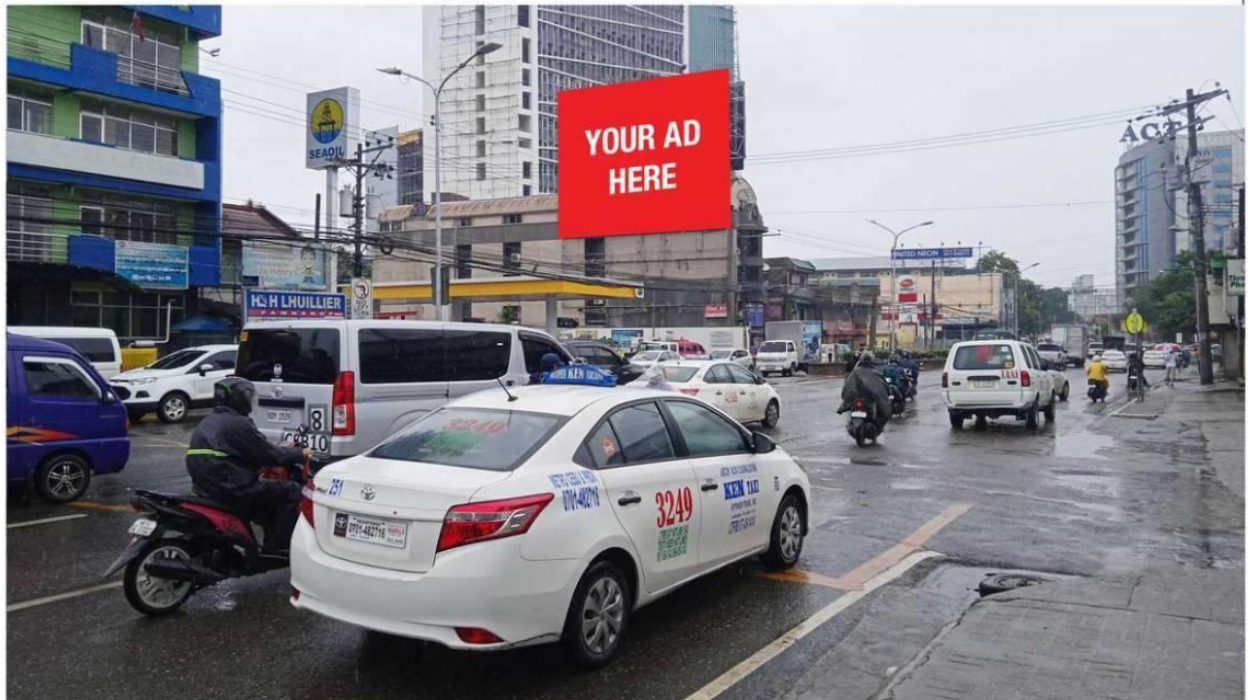

AVAILABLE SOON

Steel Art
BILLBOARDS

N. BACALSO AVENUE
CEBU CITY

BILLBOARD DIMENSION

40' (H) x 50' (W)

VISIBLE DISTANCE

200 Meters +

GOING TO

Rizwoods College, Asian College of Technology, Cebu International Convention Center, Cebu Normal University, University of Cebu, SM City, Mandaue Public Market, J Mall, Gaisano Grand Mall, Pacific Mall

VISIBLE TO VEHICLES FROM

South, Cebu City Medical Center, Southbound Bus Terminal, Shopwise, Foda Saversmart, Taba Public Market, Bontores Public Market, Gaisano Fiesta Mall

TRAFFIC SPEED

Slow Moving

ESTIMATED DAILY TRAFFIC

60,350 Vehicles