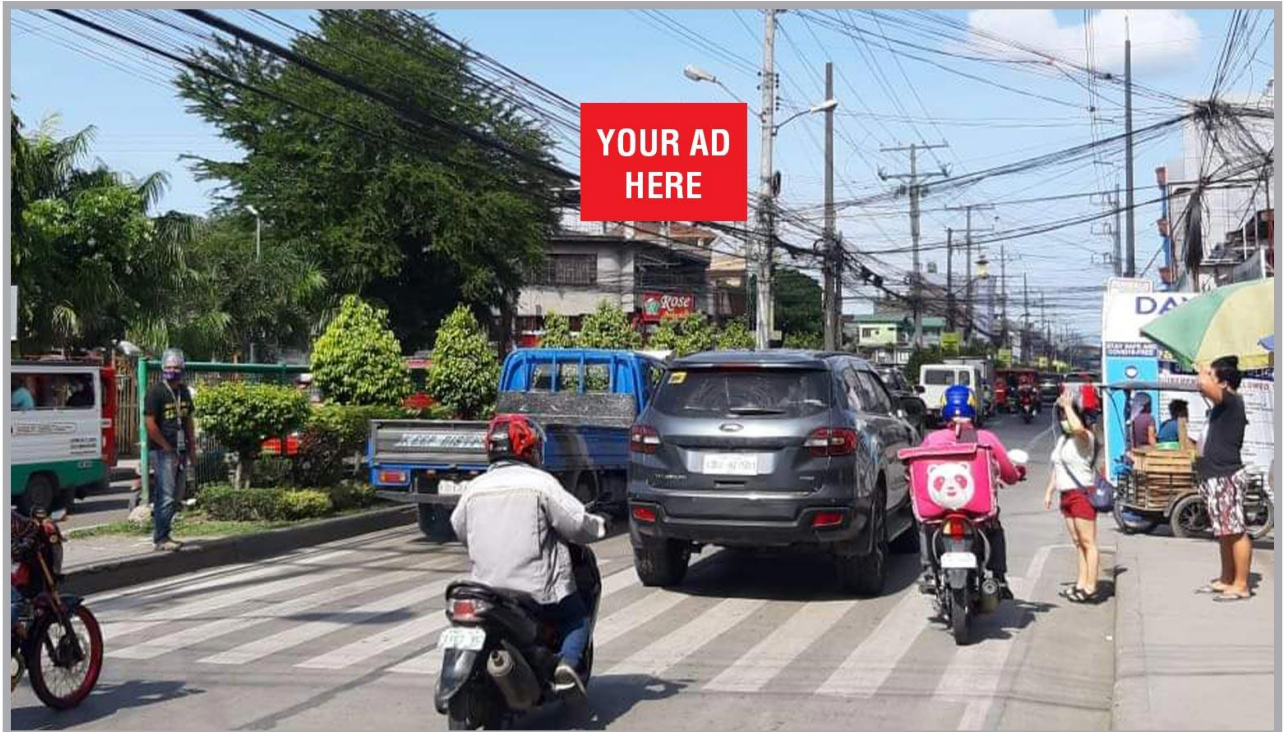

TRAFFIC SPEED

Slow Moving

ESTIMATED DAILY TRAFFIC

130,000 Vehicles

AVAILABLE NOW

Steel Art
BILLBOARDS

33-D QUEZON BLVD., COR. ROXAS AVE.
DAVAO CITY

BILLBOARD DIMENSION