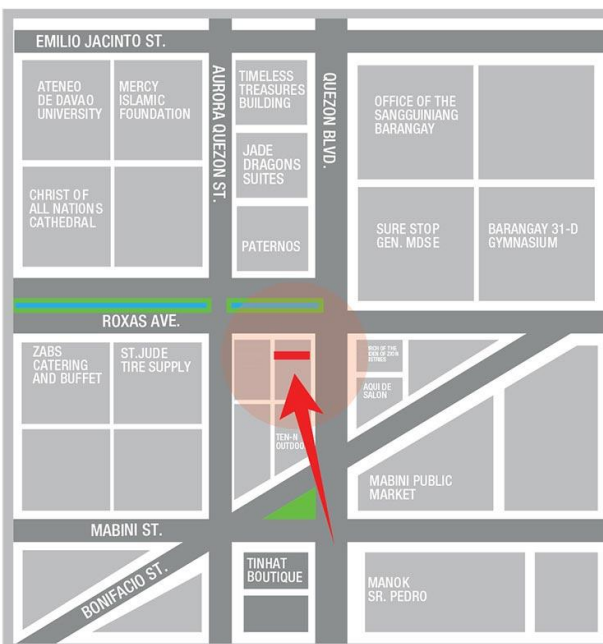

30 Feet x 40 Feet

VISIBLE DISTANCE

200 Meters +

GOING TO

University of the Immaculate Conception, University of Mindanao, San Pedro Cathedral, Felcris Centrale Mall, Bureau of Internal Revenue, City Health Davao

VISIBLE TO VEHICLES FROM

Ateneo de Davao University, Holy Child School of Davao College, Piapi Public Market, Sta. Ana High School, Davao Mental Hospital Park, Ramon Magsaysay Park, National Food Authority

TRAFFIC SPEED

Slow Moving

ESTIMATED DAILY TRAFFIC

130,000 Vehicles

AVAILABLE NOW

Steel Art
BILLBOARDS

33-D QUEZON BLVD., COR. ROXAS AVE.
DAVAO CITY

BILLBOARD DIMENSION

30 Feet x 40 Feet

VISIBLE DISTANCE

200 Meters +

GOING TO

Ateneo de Davao University, Holy Child School of Davao College, Piapi Public Market, Sta. Ana High School, Davao Mental Hospital Park, Ramon Magsaysay Park, National Food Authority