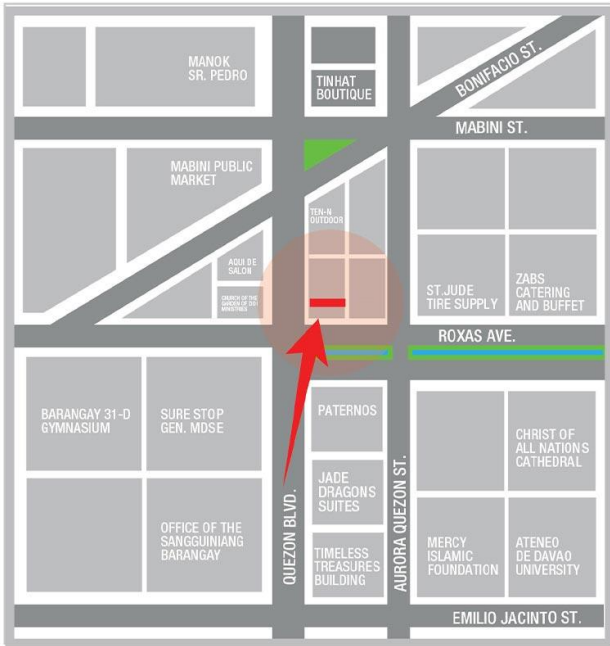

VISIBLE TO VEHICLES FROM

SM City, Davao Baywalk, Davao Overland Transport Terminal, Philippine Womens College, Matina Center Point Plaza, Gaisano Grand Mall-Toril, Digos City, Cotabato City, General Santos City

TRAFFIC SPEED

Slow Moving

ESTIMATED DAILY TRAFFIC

36,960 Vehicles

AVAILABLE NOW

Steel Art
BILLBOARDS

33-D QUEZON BLVD., COR. ROXAS AVE.
DAVAO CITY

BILLBOARD DIMENSION

30 Feet x 40 Feet

VISIBLE DISTANCE

200 Meters +

GOING TO

University of the Immaculate Conception, University of Mindanao, San Pedro Cathedral, Felcris Centrale Mall, Bureau of Internal Revenue, City Health Davao

VISIBLE TO VEHICLES FROM

Ateneo de Davao University, Holy Child School of Davao College, Piapi Public Market, Sta. Ana High School, Davao Mental Hospital Park, Ramon Magsaysay Park, National Food Authority