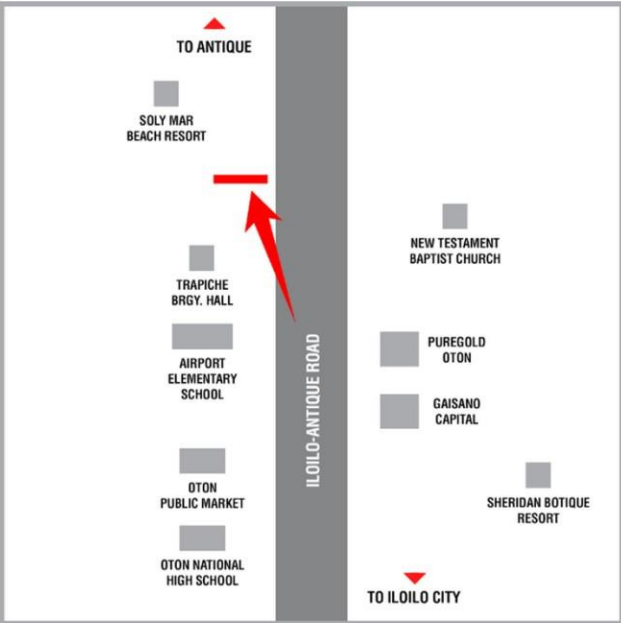

VISIBLE DISTANCE

300 Meters +

GOING TO

SM City, Gaisano City, Robinson's Mall, Panay Area, Municipality of Pavia, Ayala, Smallville, Iloilo Business Park, Iloilo City Proper

VISIBLE TO VEHICLES FROM

Iloilo International Airport

TRAFFIC SPEED

Moderate

ESTIMATED DAILY TRAFFIC

3,264 Vehicles

AVAILABLE SOON

Steel Art
BILLBOARDS

ILOILO-ANTIQUÉ ROAD, BRGY. TRAPICHE
OTON, ILOILO

BILLBOARD DIMENSION

20 Feet (H) X 40 Feet (W)

VISIBLE DISTANCE

200 Meters +

GOING TO

Miag-ao Church, University of the Philippines – Visayas
Miag-ao Campus, Soly Mar Beach Resort, Bearland
Paradise Resort, Hikari Resort, San Jose Antique

VISIBLE TO VEHICLES FROM

Oton Proper, Puregold, Gaisano Capital, Oton Public Market,
Oton National High School, Sheridan Botique Resort, Ceres
Bus Terminal, Iloilo City

TRAFFIC SPEED

Moderate

ESTIMATED DAILY TRAFFIC