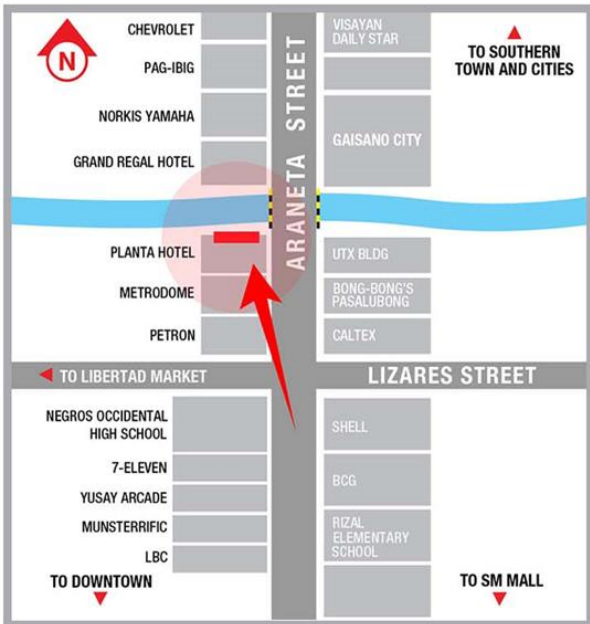

Available Sites in  
**Bacolod-Talisay-Silay**

**AVAILABLE SOON**

**ARANETA STREET (LUPIT BRIDGE, SINGCANG)  
BACOLOD CITY**

**BILLBOARD DIMENSION**

30 Feet x 40 Feet

**VISIBLE DISTANCE**

200 Meters +

**GOING TO**

Goldenfield Commercial Complex, Gaisano City, Nissan, Toyota, Kia, Old Bacolod Airport, Palmas Del Mar Hotel & Resort, Transcom, Teletech, Robinsons Cybergate, Southern Towns & Cities

**VISIBLE TO VEHICLES FROM**

SM City, Downtown Area, Central Market, Bredco Port, Libertad Market, Gaisano Main, Robinsons Place, Planta Hotel, Northern Towns & Cities

**TRAFFIC SPEED**

Slow Moving

**ESTIMATED DAILY TRAFFIC**

35,072 Vehicles

Ayala Capitol Central, 888 China Town Square, Central Market, Seda Hotel, Provincial Capitol and Lagoon

**VISIBLE TO VEHICLES FROM**

SM City, Park Inn by Radisson, BREDCO Port, Acacia Hotel, Bacolod Cathedral