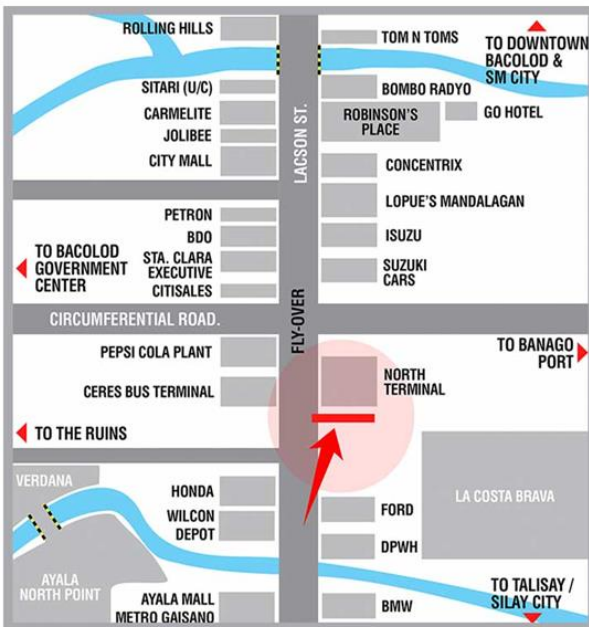

AVAILABLE SOON

Steel Art
BILLBOARDS

LACSON STREET (NATIONAL HIGHWAY) BACOLOD CITY

BILLBOARD DIMENSION

40 Feet (H) x 40 Feet (W)

VISIBLE DISTANCE

400 Meters +

GOING TO

North Terminal, CityMall, Concentrix, Robinsons Place, GO Hotel, STI College, Seda Hotel, Ayala Capitol Central, Provincial Capitol and Lagoon, Corazon Regional Hospital, SM City, BREDCO Port

VISIBLE TO VEHICLES FROM

The Ruins, The District Mall Ayala North Point, Gaisano Metro, Natures Village Resort, Bacolod-Silay International Airport, Northern Towns & Cities

TRAFFIC SPEED

Moderate

ESTIMATED DAILY TRAFFIC

40,864 Vehicles