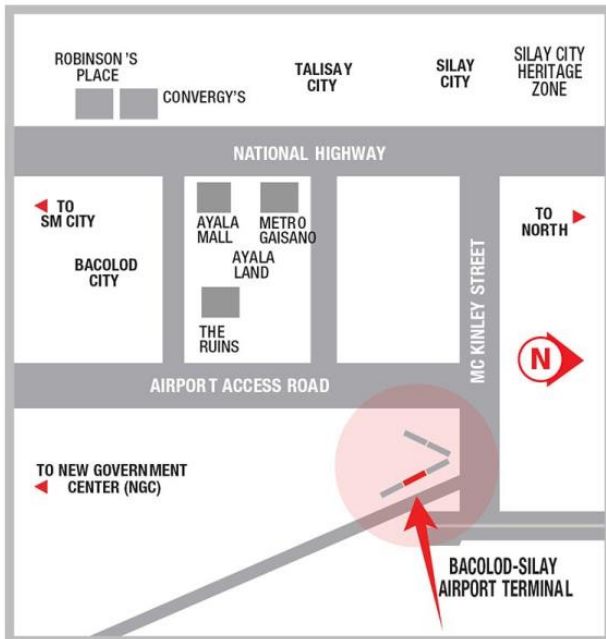

### GOING TO

North Terminal, CityMall, Concentrix, Robinsons Place, GO Hotel, STI College, Seda Hotel, Ayala Capitol Central, Provincial Capitol and Lagoon, Corazon Regional Hospital, SM City, BREDCO Port

### ESTIMATED DAILY TRAFFIC

40,864 Vehicles

**AVAILABLE NOW**

**Steel Art**  
BILLBOARDS

BACOLOD-SILAY AIRPORT  
**SILAY CITY**

**BILLBOARD DIMENSION**

12 Feet x 120 Feet

**VISIBLE DISTANCE**

200 Meters +

**GOING TO**

New Government Ceter, Bacolod City, SM City, Gaisano City, Robinsons Place, Ayala Mall, Metro Gaisano, Northern & Southern Towns & Cities

**VISIBLE TO VEHICLES FROM**

Bacolod Silay Airport