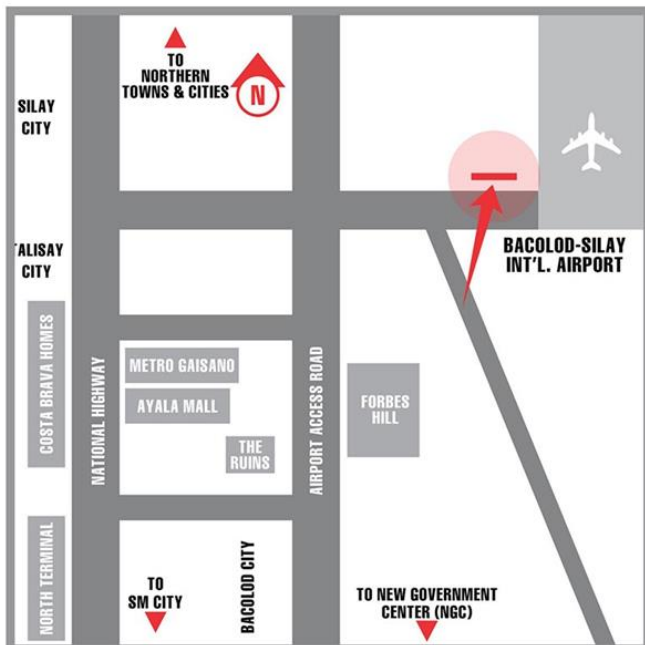

### GOING TO

North Terminal, CityMall, Concentrix, Robinsons Place, GO Hotel, STI College, Seda Hotel, Ayala Capitol Central, Provincial Capitol and Lagoon, Corazon Regional Hospital, SM City, BREDCO Port

20 Feet (H) X 80 Feet (W)

**VISIBLE DISTANCE**

300 Meters +

**GOING TO**

Bacolod-Silay International Airport, Patag and Lantawan Cafes & Mountain Resorts

**VISIBLE TO VEHICLES FROM**

Bacolod City, SM City, Ayala Capitol Central, Robinsons Place, BREDCO Port, The Ruins, New Government Center, Upper East, Lopue's East Center, Southern Towns & Cities

**TRAFFIC SPEED**

Moderate

**ESTIMATED DAILY TRAFFIC**

3,072 Vehicles

**AVAILABLE NOW**

**Steel Art**  
BILLBOARDS

**BACOLOD-SILAY INTERNATIONAL AIRPORT**  
**SILAY CITY**

**BILLBOARD DIMENSION**

12 Feet x 75 Feet

**VISIBLE DISTANCE**

200 Meters +

**GOING TO**

Bacolod City, SM City,  
Gaisano City, Robinsons place,  
Ayala Mall, Metro Gaisano,  
Northern & Southern Towns & Cities

**VISIBLE TO VEHICLES FROM**