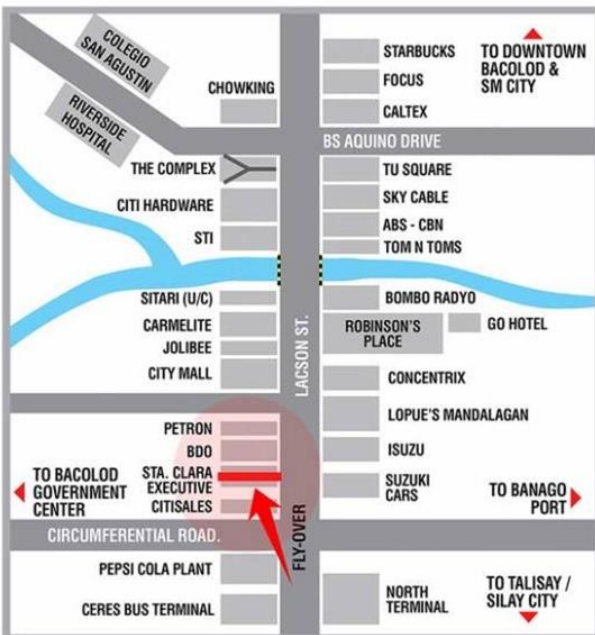

**VISIBLE TO VEHICLES FROM**

CityMall, Concentrix, Robinsons Place, GO Hotel, STI College, Seda Hotel, Ayala Capitol Central, Negros Occidental Provincial Capitol and Lagoon, Corazon Medical Regional Hospital, SM City, BREDCO Port

**TRAFFIC SPEED**

Slow Moving

**ESTIMATED DAILY TRAFFIC**

62,588 Vehicles

# AVAILABLE SOON

**Steel Art**  
BILLBOARDS

LACSON STREET (STA. CLARA VILLAGE)  
**BACOLOD CITY**

## GOING TO

CityMall, Concentrix, Robinsons Place, GO Hotel, STI College, Seda Hotel, Ayala Capitol Central, Negros Occidental Provincial Capitol and Lagoon, Corazon Medical Regional Hospital, SM City, BREDCO Port