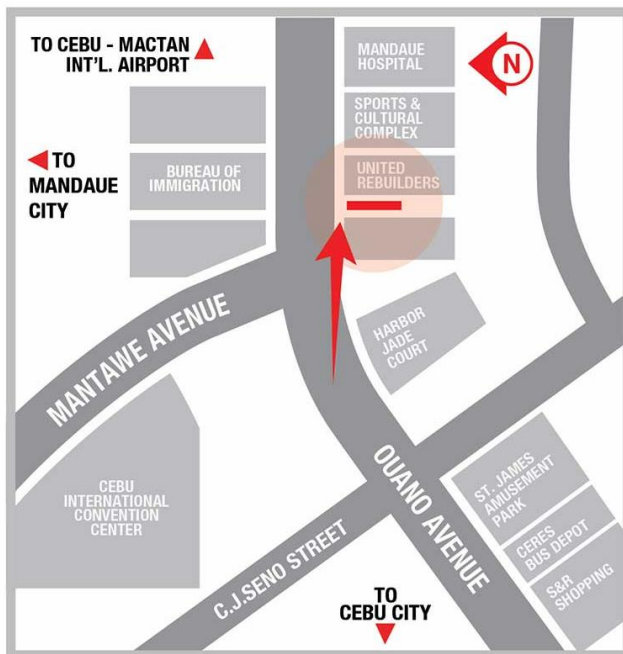

Available Sites in
Metro Cebu

AVAILABLE NOW

Steel Art
BILLBOARDS

OUANO AVENUE, MANDAUE CITY
CEBU

BILLBOARD DIMENSION

20'(H) x 80'(W)

VISIBLE DISTANCE

200 Meters +

GOING TO

Mandaue City Hall, Pacific Mall, Gaisano Grand Mall, Bridges Town Square, Lapu-Lapu Shrine, Mactan, Mactan Newtown, Cebu-Mactan International Airport

VISIBLE TO VEHICLES FROM

Park Mall, Robinsons Place, St. James Amusement Park, Cebu International Convention Center, SM Hypermarket, Cebu Port, SM City, Southern Cebu, S&R Shopping

30'(H) x 40'(W)

VISIBLE DISTANCE

500 Meters +

GOING TO

University of San Carlos Main, South Road, South Bus Terminal, Elizabeth Mall, Cebu City Sports Center, University of San Jose Recoletos, Robinsons Place, Cebu Metropolitan Cathedral

VISIBLE TO VEHICLES FROM

Ayala Mall, SM City, Mandaue, Uptown, BPI, Cuenco Ave., Cebu International Port, San Miguel Corp., STI College, University of Visayas, Toyota Mandaue, ABS-CBN, Consolacion, Jollibee