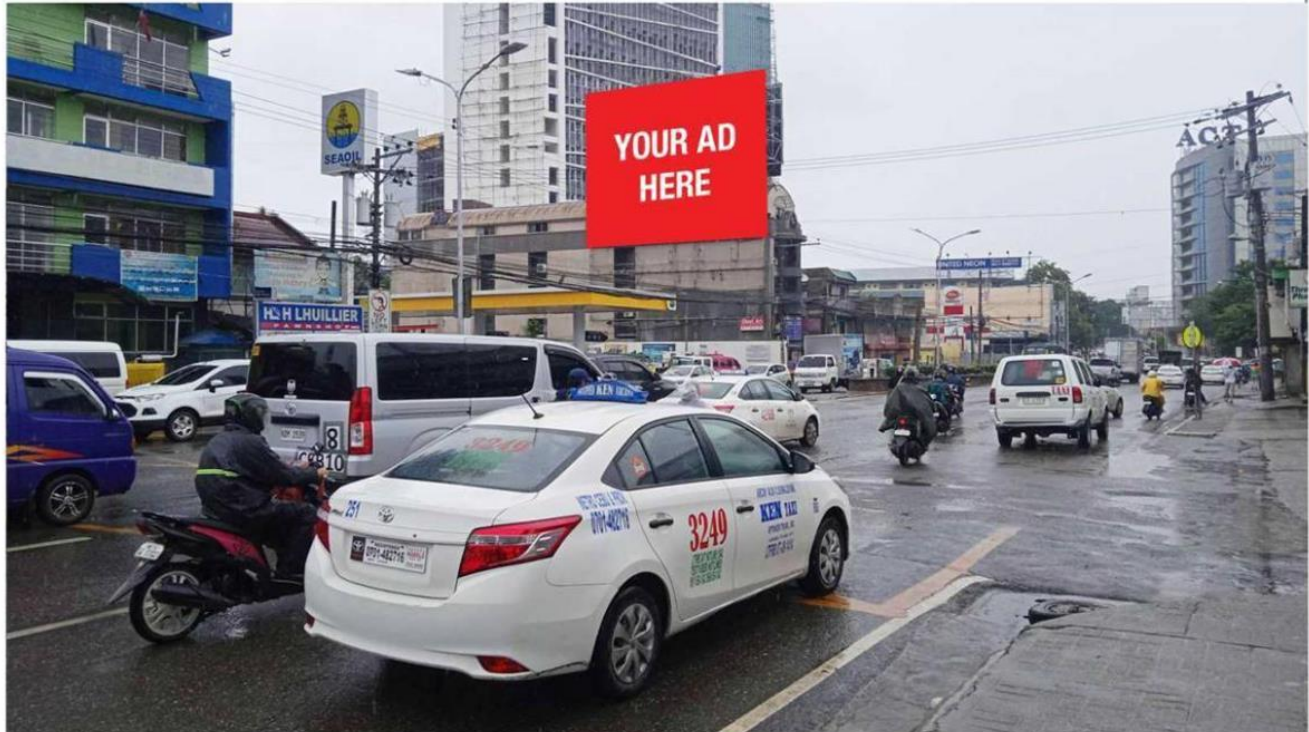

TRAFFIC SPEED

Slow Moving

ESTIMATED DAILY TRAFFIC

75,552 Vehicles

AVAILABLE NOW

Steel Art
BILLBOARDS

N. BACALSO AVENUE
CEBU CITY

BILLBOARD DIMENSION

40' (H) x 50' (W)

VISIBLE DISTANCE

200 Meters +

GOING TO

Rizwoods College, Asian College of Technology, Cebu International Convention Center, Cebu Normal University, University of Cebu, SM City, Mandaue Public Market, J Mall, Gaisano Grand Mall, Pacific Mall