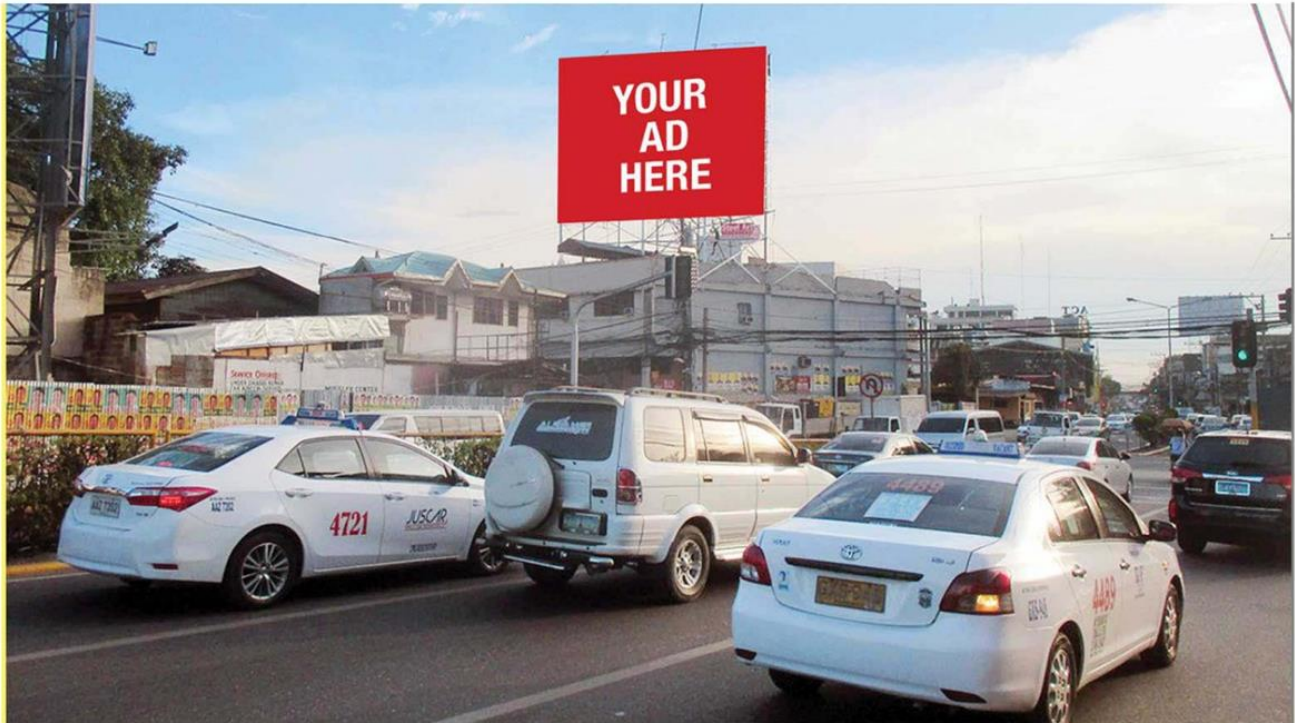

TRAFFIC SPEED

Fast Moving

ESTIMATED DAILY TRAFFIC

30,912 Vehicles

AVAILABLE NOW

Steel Art
BILLBOARDS

P. DEL ROSARIO COR. D. JAKOALEM STREET
CEBU CITY

BILLBOARD DIMENSION

30'(H) x 40'(W)

VISIBLE DISTANCE

500 Meters +

GOING TO

University of San Carlos Main, South Road, South Bus Terminal, Elizabeth Mall, Cebu City Sports Center, University of San Jose Recoletos, Robinsons Place, Cebu Metropolitan Cathedral