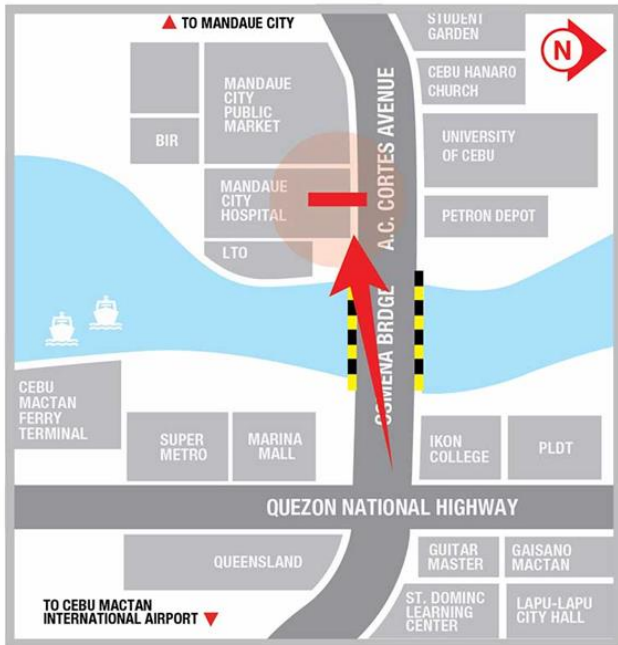

40' (H) x 50' (W)

VISIBLE DISTANCE

200 Meters +

GOING TO

Rizwoods College, Asian College of Technology, Cebu International Convention Center, Cebu Normal University, University of Cebu, SM City, Mandaue Public Market, J Mall, Gaisano Grand Mall, Pacific Mall

VISIBLE TO VEHICLES FROM

South, Cebu City Medical Center, Southbound Bus Terminal, Shopwise, Foda Saversmart, Taba Public Market, Bontores Public Market, Gaisano Fiesta Mall

TRAFFIC SPEED

Slow Moving

ESTIMATED DAILY TRAFFIC

60,350 Vehicles

AVAILABLE SOON

Steel Art
BILLBOARDS

A.C. CORTES AVENUE, MANDAUE CITY
CEBU

BILLBOARD DIMENSION

40'(H) x 40'(W)

VISIBLE DISTANCE

300 Meters +

GOING TO

J Center Mall, Pacific Mall, Gaisano Grand Mall, SM City, Park Mall, Osmeña Circle, IT Park, Ayala Center Cebu, Gaisano Country Mall, Jy Square Mall, APM Shopping Center, University of Cebu

VISIBLE TO VEHICLES FROM