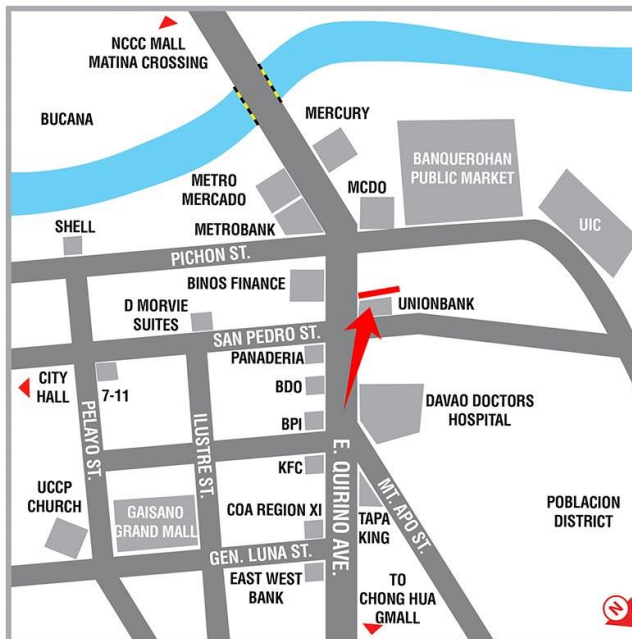

Available Sites in
Metro Davao

AVAILABLE NOW

Steel Art
BILLBOARDS

QUIRINO COR. SAN PEDRO EXT.
DAVAO CITY

BILLBOARD DIMENSION

55 Feet (H) x 45 Feet (W)

VISIBLE DISTANCE

100 Meters +

GOING TO

Matina, NCCC Mall, S & R, Ateneo de Davao, Matina Crossing, Talomo Proper, Toril District, Digos City, General Santos City

VISIBLE TO VEHICLES FROM

Davao Doctors Hospital, Bangko Sentral ng Pilipinas, Chong Hua, Gmall Davao, San Pedro

50 Feet (H) x 35 Feet (W)

VISIBLE DISTANCE

200 Meters +

GOING TO

S.I.R., Ateneo de Davao University, Bolton Bridge, Felcris Centrale Mall, Ecoland Bus Terminal, Downtown Davao City

VISIBLE TO VEHICLES FROM

VISIBLE TO VEHICLES FROM

SM City, Davao Baywalk, Davao Overland Transport Terminal, Philippine Womens College, Matina Center Point Plaza, Gaisano Grand Mall-Toril, Digos City, Cotabato City, General Santos City