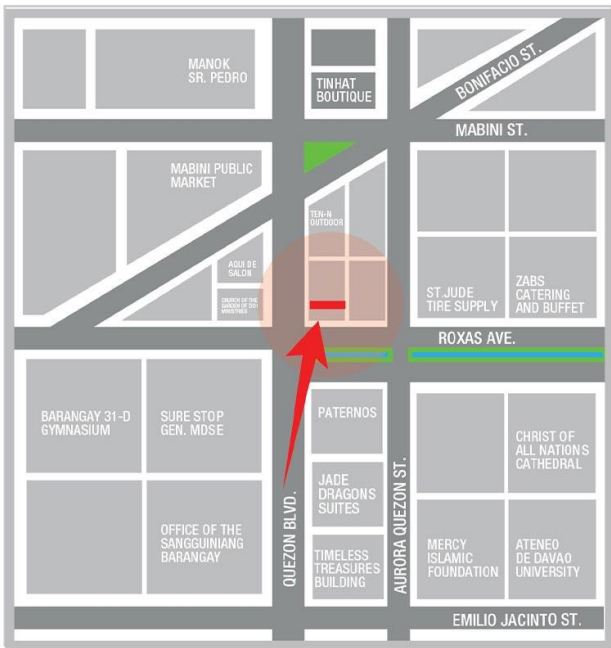

VISIBLE TO VEHICLES FROM

SM City, Davao Baywalk, Davao Overland Transport Terminal, Philippine Womens College, Matina Center Point Plaza, Gaisano Grand Mall-Toril, Digos City, Cotabato City, General Santos City

30 Feet x 40 Feet

VISIBLE DISTANCE

200 Meters +

GOING TO

Ateneo de Davao University, Holy Child School of Davao College, Piapi Public Market, Sta. Ana High School, Davao Mental Hospital Park, Ramon Magsaysay Park, National Food Authority

VISIBLE TO VEHICLES FROM

University of the Immaculate Conception, University of Mindanao, San Pedro Cathedral, Felcris Centrale Mall, Bureau of Internal Revenue, City Health Davao

TRAFFIC SPEED

Slow Moving

ESTIMATED DAILY TRAFFIC

130,000 Vehicles

AVAILABLE NOW

Steel Art
BILLBOARDS

33-D QUEZON BLVD., COR. ROXAS AVE.
DAVAO CITY

BILLBOARD DIMENSION

30 Feet x 40 Feet

VISIBLE DISTANCE