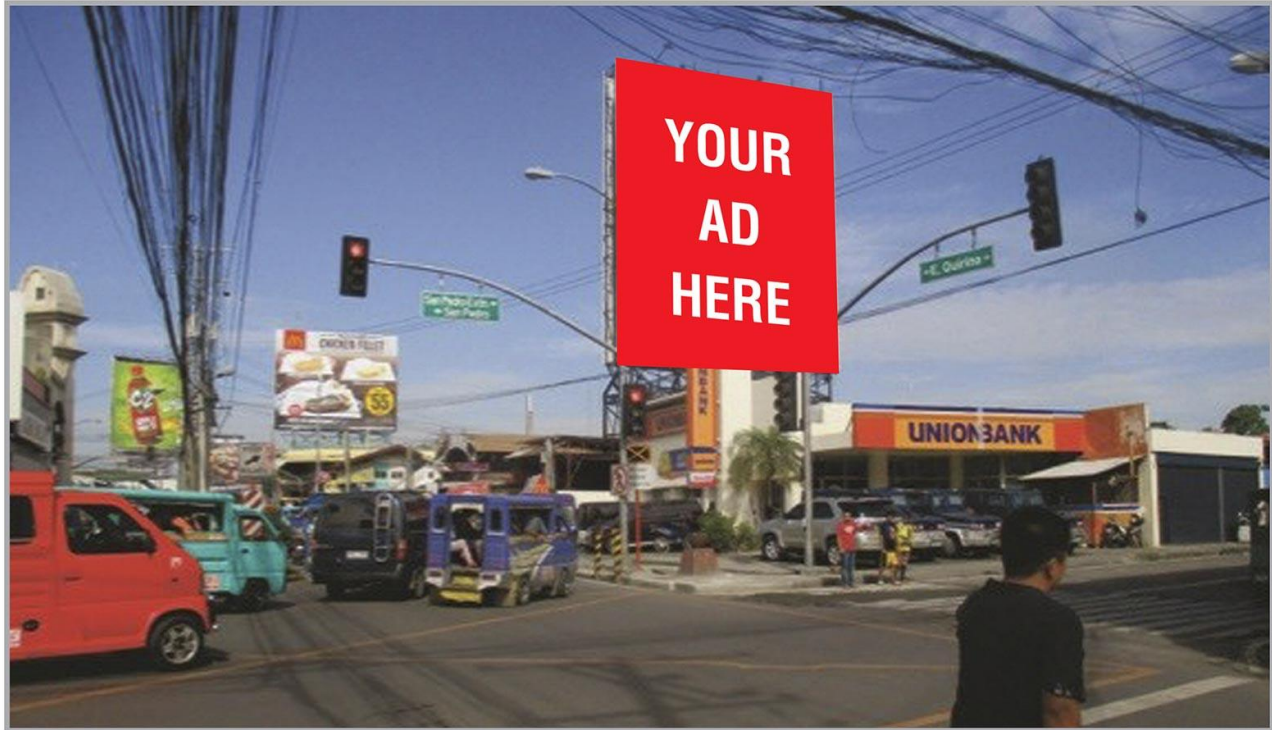

Available Sites in
Metro Davao

AVAILABLE NOW

Steel Art
BILLBOARDS

QUIRINO COR. SAN PEDRO EXT.
DAVAO CITY

BILLBOARD DIMENSION

55 Feet (H) x 45 Feet (W)

VISIBLE DISTANCE

100 Meters +

GOING TO

Matina, NCCC Mall, S & R, Ateneo de Davao, Matina Crossing, Talomo Proper, Toril District, Digos City, General Santos City

VISIBLE TO VEHICLES FROM

Davao Doctors Hospital, Bangko Sentral ng Pilipinas, Chong Hua, Gmall Davao, San Pedro

50 Feet (H) x 35 Feet (W)

VISIBLE DISTANCE

200 Meters +

GOING TO

S.I.R., Ateneo de Davao University, Bolton Bridge, Felcris Centrale Mall, Ecoland Bus Terminal, Downtown Davao City

VISIBLE TO VEHICLES FROM