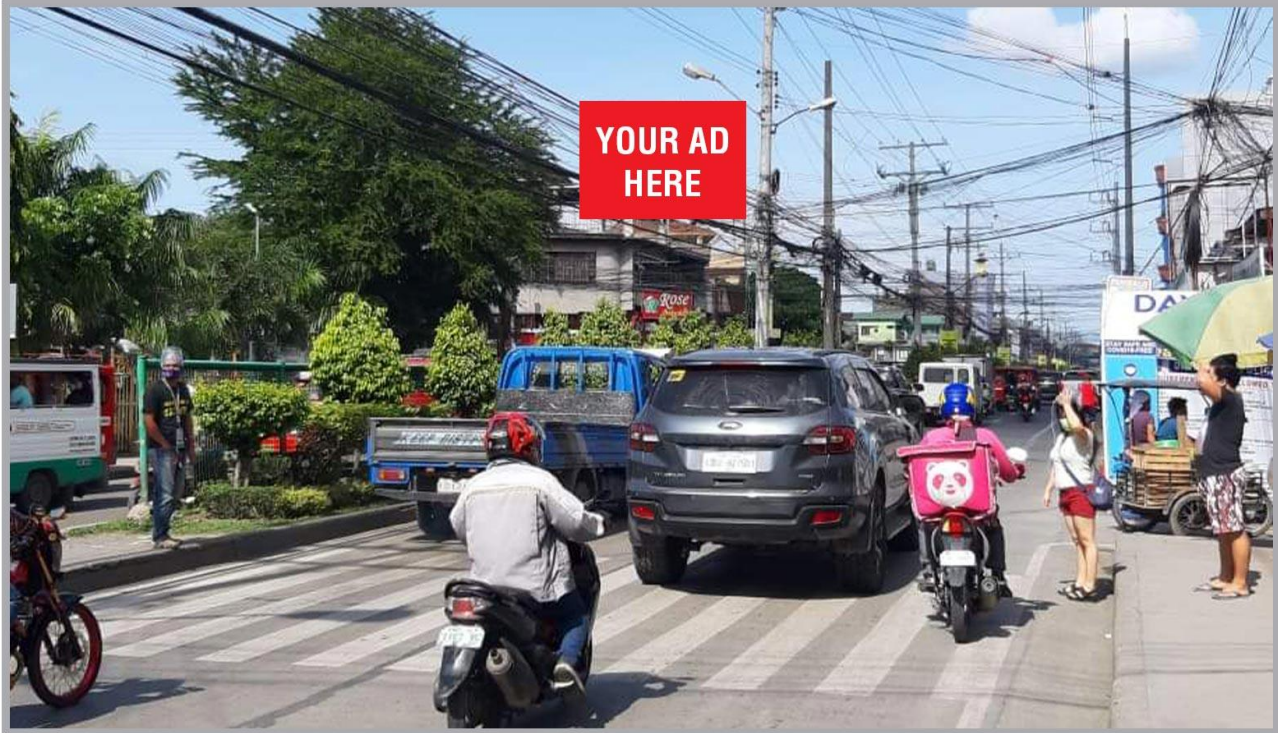

TRAFFIC SPEED

Slow Moving

ESTIMATED DAILY TRAFFIC

36,960 Vehicles

AVAILABLE NOW

Steel Art
BILLBOARDS

33-D QUEZON BLVD., COR. ROXAS AVE.
DAVAO CITY

BILLBOARD DIMENSION