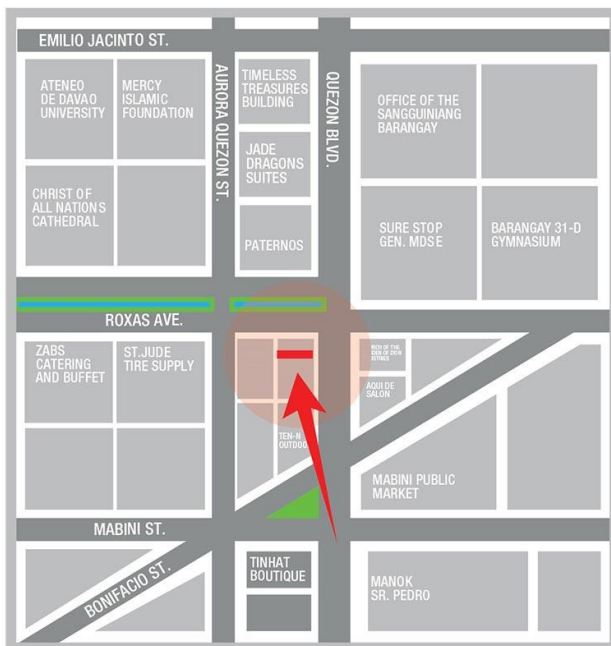

BILLBOARD DIMENSION

30'(H) x 40'(W)

VISIBLE DISTANCE

300 Meters +

GOING TO

Piapi Public Market, New City Commercial Center, Chinatown 168 Mall, Ramon Magsaysay Park, Agdao Public Market, Davao Central Warehouse Club, Victoria Plaza, Ayala Mall

VISIBLE TO VEHICLES FROM

SM City, Davao Baywalk, Davao Overland Transport Terminal, Philippine Womens College, Matina Center Point Plaza, Gaisano Grand Mall-Toril, Digos City, Cotabato City, General Santos City

TRAFFIC SPEED

Slow Moving

ESTIMATED DAILY TRAFFIC

36,960 Vehicles

AVAILABLE NOW

Steel Art
BILLBOARDS

33-D QUEZON BLVD., COR. ROXAS AVE.
DAVAO CITY

BILLBOARD DIMENSION

30 Feet x 40 Feet

VISIBLE DISTANCE

200 Meters +

GOING TO

Ateneo de Davao University, Holy Child School of Davao College, Piapi Public Market, Sta. Ana High School, Davao Mental Hospital Park, Ramon Magsaysay Park, National Food Authority