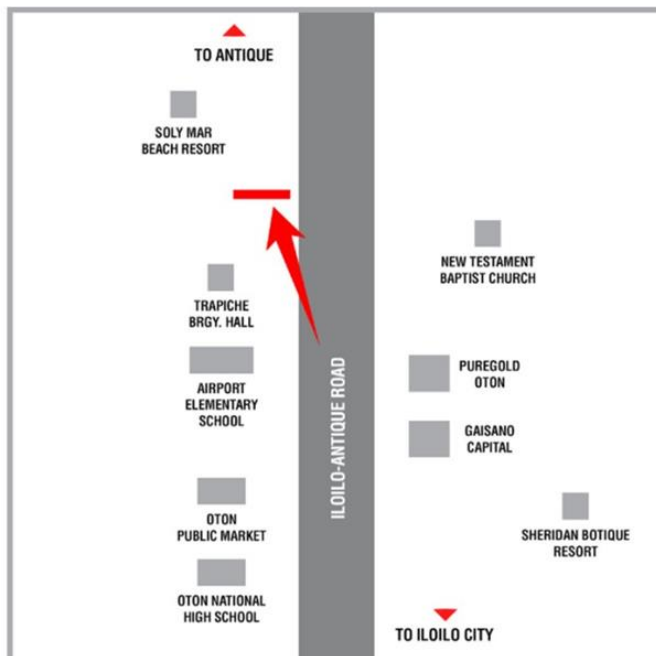

200 Meters +

GOING TO

Iloilo International Airport, SM City, Passi, Dueñas, Curatero, Pototan, Sta. Barbara, Zarraga, Leganes, Pavia, Lambunao

VISIBLE TO VEHICLES FROM

Sigma Public Market, Roxas City, Kalibo, Boracay, Mambusao, Dao, Robinsons Place Roxas, Northern Cities & Municipalities of Panay

TRAFFIC SPEED

Moderate

ESTIMATED DAILY TRAFFIC

12,587+ Vehicles

AVAILABLE SOON

Steel Art
BILLBOARDS

ILOILO-ANTIQUÉ ROAD, BRGY. TRAPICHE
OTON, ILOILO

BILLBOARD DIMENSION

20 Feet (H) X 40 Feet (W)

VISIBLE DISTANCE

200 Meters +

GOING TO

Miag-ao Church, University of the Philippines – Visayas
Miag-ao Campus, Soly Mar Beach Resort, Bearland
Paradise Resort, Hikari Resort, San Jose Antique

VISIBLE TO VEHICLES FROM

Oton Proper, Puregold, Gaisano Capital, Oton Public Market,
Oton National High School, Sheridan Botique Resort, Ceres
Bus Terminal, Iloilo City

TRAFFIC SPEED

Moderate

ESTIMATED DAILY TRAFFIC