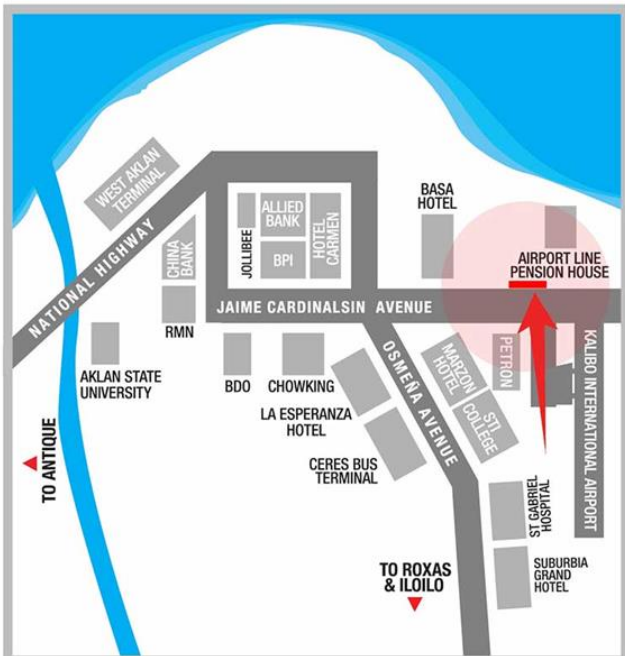

Available Sites in
Kalibo-Panay

AVAILABLE NOW

Steel Art
BILLBOARDS

**KALIBO INTERNATIONAL AIRPORT,
ACCESS ROAD
KALIBO**

BILLBOARD DIMENSION

20 Feet x 30 Feet

VISIBLE DISTANCE

200 Meters +

GOING TO

Kalibo Town Proper,
Caticlan, Boracay,
Capiz, Passi City

VISIBLE TO VEHICLES FROM

Kalibo International Airport,
Dumaguít Port Ferry Terminal

TRAFFIC SPEED

Slow Moving

ESTIMATED DAILY TRAFFIC

6,192 Vehicles

20 Feet (H) X 40 Feet (W)

VISIBLE DISTANCE

200 Meters +

GOING TO

Miag-ao Church, University of the Philippines – Visayas
Miag-ao Campus, Soly Mar Beach Resort, Bearland
Paradise Resort, Hikari Resort, San Jose Antique

VISIBLE TO VEHICLES FROM

Oton Proper, Puregold, Gaisano Capital, Oton Public Market,
Oton National High School, Sheridan Botique Resort, Ceres
Bus Terminal, Iloilo City

TRAFFIC SPEED

Moderate

ESTIMATED DAILY TRAFFIC