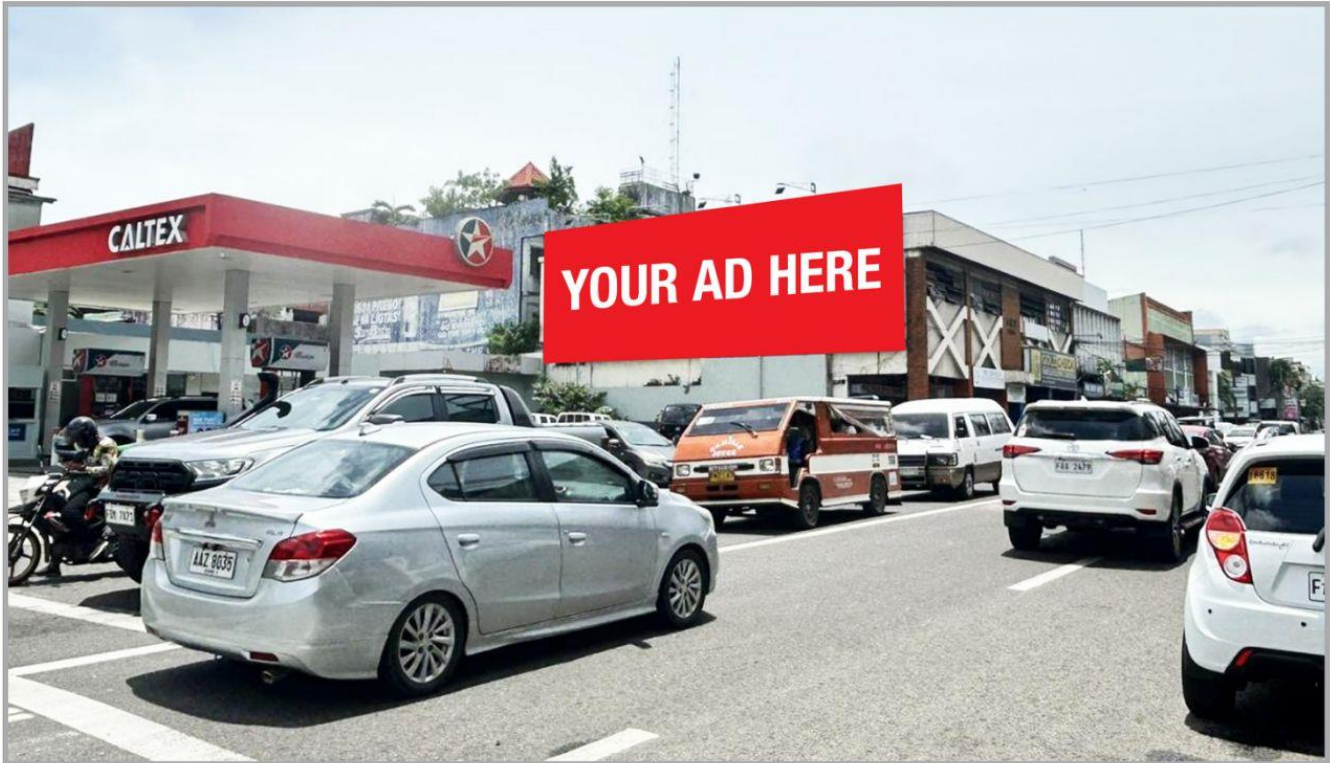

BILLBOARD DIMENSION

20 Feet (H) x 60 Feet (W)

VISIBLE DISTANCE

100 Meters +

GOING TO

SM City Bacolod, Ayala Capitol Central, Capitol Lagoon and Park, Gaisano Main Mall, ARB Call Center Facilities, University of St. La Salle, Colegio San Agustin, Riverside Hospital, Libertad Market