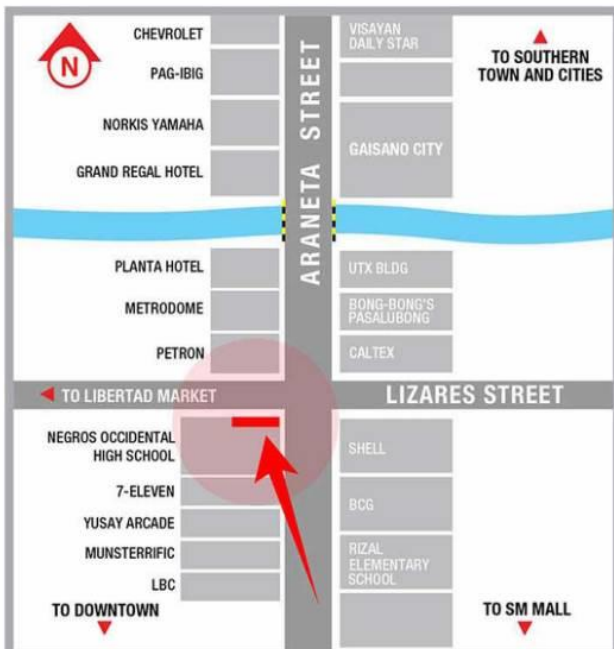

CityMall, Concentrix, Robinsons Place, GO Hotel, STI College, Seda Hotel, Ayala Capitol Central, Negros Occidental Provincial Capitol and Lagoon, Corazon Medical Regional Hospital, SM City, BREDCO Port

VISIBLE TO VEHICLES FROM

Robinsons Place, Go Hotels, City Mall, Paseo Verde, South PUJ and Bus Terminal, Concentrix, Lopue's Mandalagan, iQor, Ayala Northpoint, The Upper East, Bacolod-Silay International Airport

TRAFFIC SPEED

Slow Moving

ESTIMATED DAILY TRAFFIC

48,238 Vehicles

www.steelart.ph

Available Now

Steel Art
BILLBOARDS

ARANETA STREET (NEGROS OCCIDENTAL HIGH SCHOOL)
BACOLOD CITY

BILLBOARD DIMENSION

30 Feet x 50 Feet

VISIBLE DISTANCE

200 Meters +

GOING TO

Goldenfield Commercial Complex, Robinsons Cybergate, Transcom, Teletech, Southern Towns & Cities

VISIBLE TO VEHICLES FROM

SM City, Downtown Area, Central Market, Bredco Port, Gaisano Main, Robinsons Place, Burgos Market, Lopues Department Store, Northern Towns & Cities