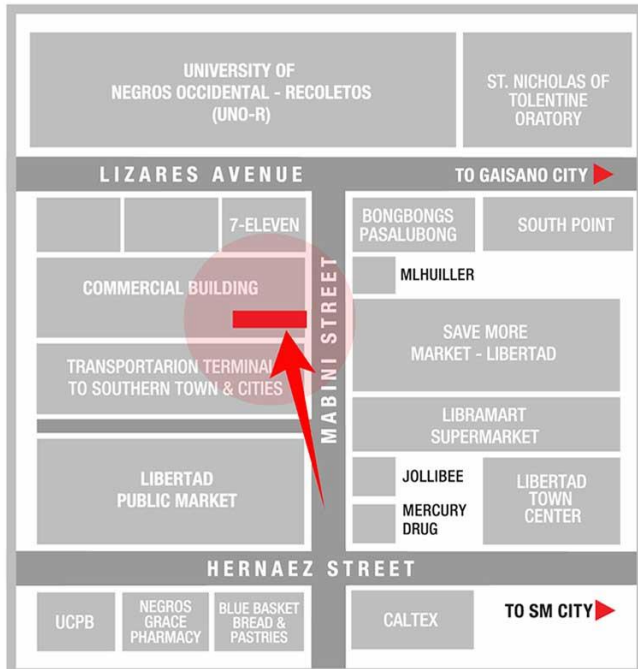

BILLBOARD DIMENSION

30 Feet x 50 Feet

VISIBLE DISTANCE

200 Meters +

GOING TO

Goldenfield Commercial Complex, Robinsons Cybergate, Transcom, Teletech, Southern Towns & Cities

VISIBLE TO VEHICLES FROM

SM City, Downtown Area, Central Market, Bredco Port, Gaisano Main, Robinsons Place, Burgos Market, Lopues Department Store, Northern Towns & Cities

TRAFFIC SPEED

Slow Moving

ESTIMATED DAILY TRAFFIC

36,480 Vehicles

www.steelart.ph

Available Now

Steel Art
BILLBOARDS

LIBERTAD MARKET (MABINI STREET)
BACOLOD CITY

BILLBOARD DIMENSION _____

20 Feet x 40 Feet

VISIBLE DISTANCE _____

200 Meters +

GOING TO _____

University of Negros Occidental-Recoletos, Goldenfield Commercial Complex, Gaisano City, Palmas Del Mar Hotel & Resort, Bacolod City Police Office, Southern Towns & Cities

GOING TO

Ayala Capitol Central, 888 China Town Square, Central Market, Seda Hotel, Provincial Capitol and Lagoon

VISIBLE TO VEHICLES FROM

SM City, Park Inn by Radisson, BREDCO Port, Acacia Hotel, Bacolod Cathedral