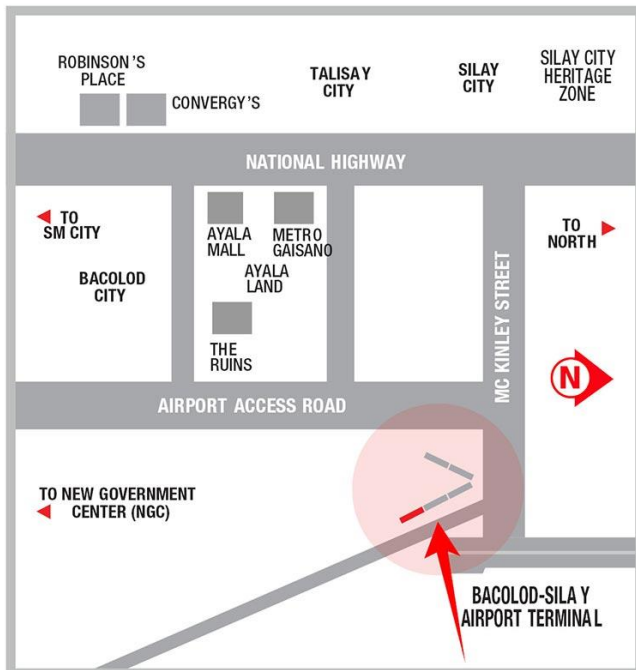

GOING TO

Ayala Capitol Central, 888 China Town Square, Central Market, Seda Hotel, Provincial Capitol and Lagoon

VISIBLE TO VEHICLES FROM

SM City, Park Inn by Radisson, BREDCO Port, Acacia Hotel, Bacolod Cathedral

TRAFFIC SPEED

Slow Moving

ESTIMATED DAILY TRAFFIC

74,802 Vehicles

www.steelart.ph

Available Now

BACOLOD-SILAY AIRPORT SILAY CITY

BILLBOARD DIMENSION

20 Feet x 40 Feet

VISIBLE DISTANCE

200 Meters +

GOING TO

New Government Center, Bacolod City, SM City, Gaisano City, Robinsons Place, Ayala Mall, Metro Gaisano, Northern & Southern Towns & Cities

VISIBLE TO VEHICLES FROM