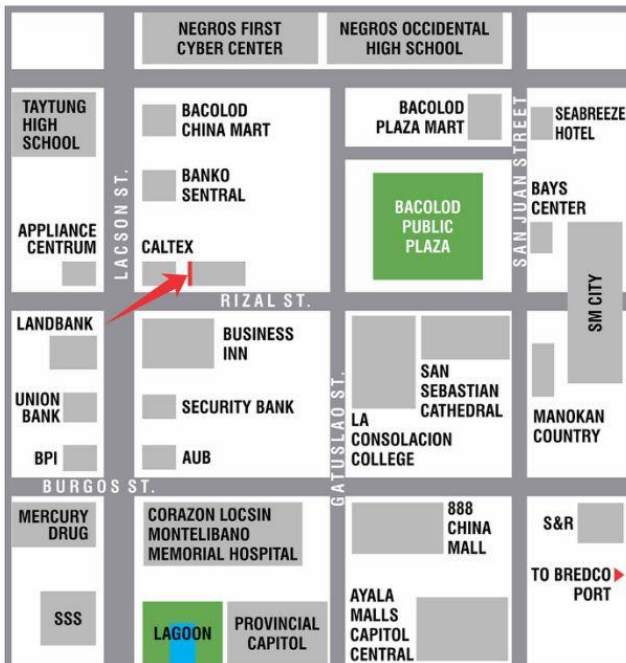

CityMall, Concentrix, Robinsons Place, GO Hotel, STI College, Seda Hotel, Ayala Capitol Central, Negros Occidental Provincial Capitol and Lagoon, Corazon Medical Regional Hospital, SM City, BREDCO Port

VISIBLE TO VEHICLES FROM

STI College, Riverside Medical Center, Collegio de San Agustin, USLS, Seda Hotel, Ayala Capitol Central, Capitol and Lagoon, Corazon Locsin Memorial Medical Regional Hospital, SM City, BREDCO Port

BILLBOARD DIMENSION

20 Feet (H) x 60 Feet (W)

VISIBLE DISTANCE

100 Meters +

GOING TO

SM City Bacolod, Ayala Capitol Central, Capitol Lagoon and Park, Gaisano Main Mall, ARB Call Center Facilities, University of St. La Salle, Colegio San Agustin, Riverside Hospital, Libertad Market

VISIBLE TO VEHICLES FROM

Robinsons Place, Go Hotels, City Mall, Paseo Verde, South PUJ and Bus Terminal, Concentrix, Lopue's Mandalagan, iQor, Ayala Northpoint, The Upper East, Bacolod-Silay International Airport