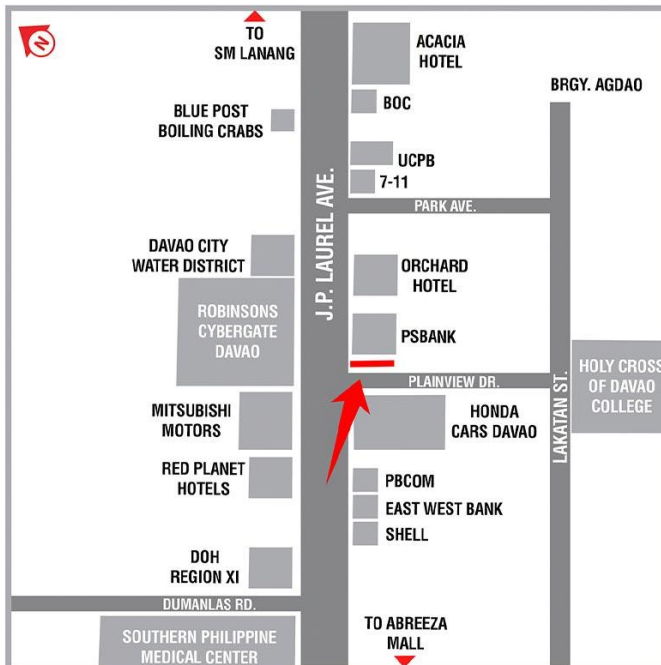

Available Sites

Metro Davao

Available Now

Steel Art
BILLBOARDS

J.P. LAUREL AVE.
DAVAO CITY

BILLBOARD DIMENSION

50 Feet (H) x 40 Feet (W)

VISIBLE DISTANCE

400 Meters +

GOING TO

SM Lanang Premier, Damosa IT Park, Insular Village, Panabo City and Davao del Norte

VISIBLE TO VEHICLES FROM

Downtown Davao City, Abreeza Mall, Robinsons Cybergate Delta, Southern Philippines Medical Center, NCCC Mall VP

30'(H) x 40'(W)

VISIBLE DISTANCE

300 Meters +

GOING TO

Piapi Public Market, New City Commercial Center, Chinatown 168 Mall, Ramon Magsaysay Park, Agdao Public Market, Davao Central Warehouse Club, Victoria Plaza, Ayala Mall

VISIBLE TO VEHICLES FROM

SM City, Davao Baywalk, Davao Overland Transport Terminal, Philippine Womens College, Matina Center Point Plaza, Gaisano Grand Mall-Toril, Digos City, Cotabato City, General Santos City