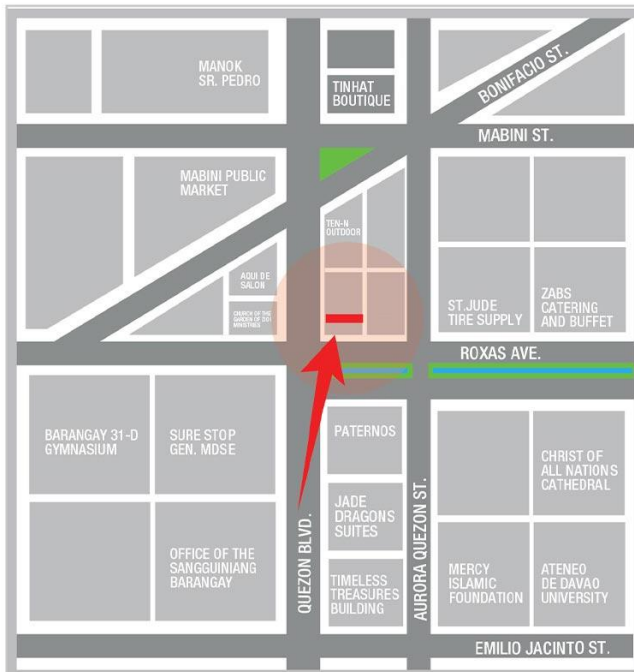

VISIBLE TO VEHICLES FROM

SM City, Davao Baywalk, Davao Overland Transport Terminal, Philippine Womens College, Matina Center Point Plaza, Gaisano Grand Mall-Toril, Digos City, Cotabato City, General Santos City

TRAFFIC SPEED

Slow Moving

ESTIMATED DAILY TRAFFIC

36,960 Vehicles

Available Now

Steel Art
BILLBOARDS

33-D QUEZON BLVD., COR. ROXAS AVE.
DAVAO CITY

BILLBOARD DIMENSION

30 Feet x 40 Feet

VISIBLE DISTANCE

200 Meters +

GOING TO

University of the Immaculate Conception, University of Mindanao, San Pedro Cathedral, Felcris Centrale Mall, Bureau of Internal Revenue, City Health Davao

VISIBLE TO VEHICLES FROM

Ateneo de Davao University, Holy Child School of Davao College, Piapi Public Market, Sta. Ana High School, Davao Mental Hospital Park, Ramon Magsaysay Park, National Food Authority