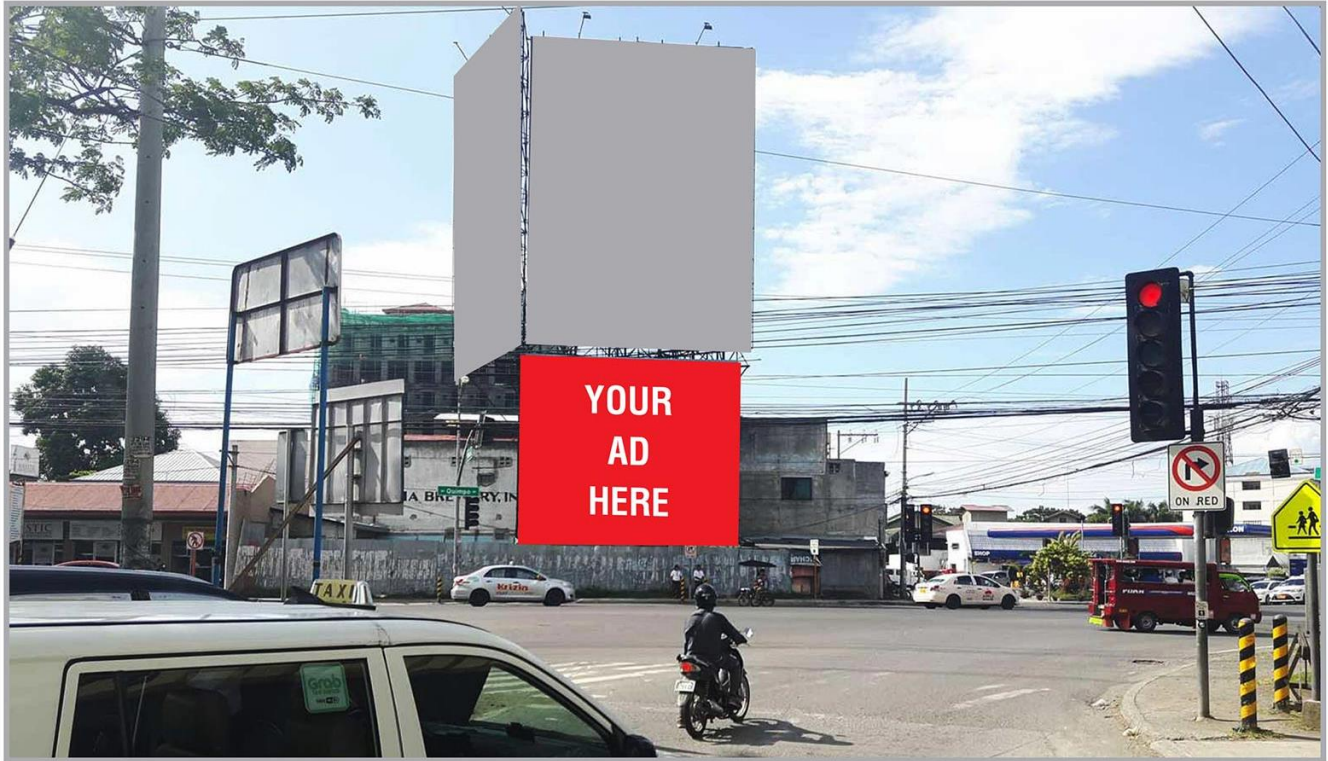

TRAFFIC SPEED

Slow Moving

ESTIMATED DAILY TRAFFIC

130,000 Vehicles

www.steelart.ph

Available Now

Steel Art
BILLBOARDS

QUIMPO BLVD. CORNER ACACIA
DAVAO CITY

BILLBOARD DIMENSION

30 Feet (H) x 35 Feet (W)

VISIBLE DISTANCE

200 Meters +

GOING TO

S.I.R., Ateneo de Davao University, Bolton Bridge, Felcris Centrale Mall, Ecoland Bus Terminal, Downtown Davao City

VISIBLE TO VEHICLES FROM