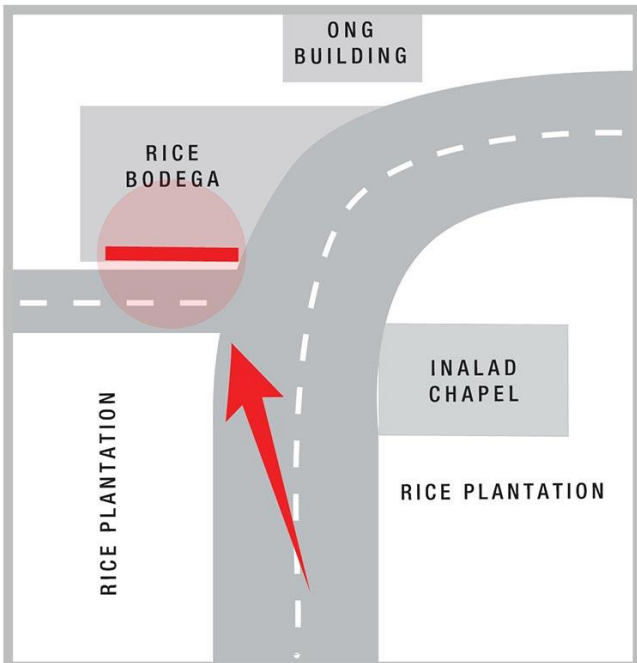

Available Sites

Dumaguete &
Negros Oriental

Available Now

Steel Art
BILLBOARDS

NATIONAL HIGHWAY, BRGY. INALAD SIATON

NEGROS ORIENTAL

BILLBOARD DIMENSION

20 Feet x 40 Feet

VISIBLE DISTANCE

200 Meters +

GOING TO

Hinoba-an,
Southern Negros Occidental

VISIBLE TO VEHICLES FROM

Dumaguete City, Antulang Beach Resort,
Northern Negros Oriental

TRAFFIC SPEED

Moderate

ESTIMATED DAILY TRAFFIC

18, 320 Vehicles

www.steelart.ph

Available Now

Steel Art
BILLBOARDS

ZAMBOANGUITA
NEGROS ORIENTAL

BILLBOARD DIMENSION

20 Feet x 40 Feet

VISIBLE DISTANCE

200 Meters +

GOING TO

Zamboanguita Public Market, St. Isidro the Farmer Church, Zamboanguita Gymnasium, Zamboanguita Municipal Hall, White Chocolate Hills Resort

VISIBLE TO VEHICLES FROM

Malatapay Market, Apo Vista Beach Park, Maluay Elementary School, Villa Amani, Wellbeach Resort, Apo View Beach House