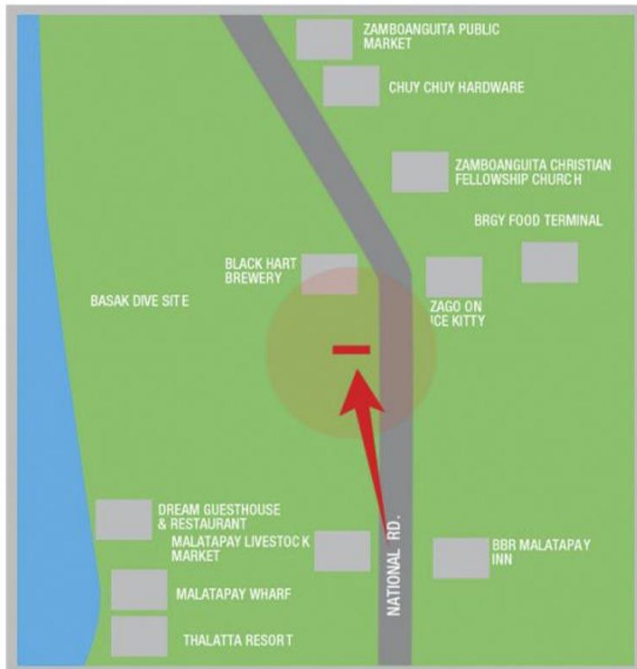

Available Sites

Dumaguete &
Negros Oriental

Available Now

Steel Art
BILLBOARDS

NATIONAL HIGHWAY, BRGY. INALAD SIATON

NEGROS ORIENTAL

BILLBOARD DIMENSION

20 Feet x 40 Feet

VISIBLE DISTANCE

200 Meters +

GOING TO

Hinoba-an,
Southern Negros Occidental

VISIBLE TO VEHICLES FROM

Dumaguete City, Antulang Beach Resort,
Northern Negros Oriental

TRAFFIC SPEED

Moderate

ESTIMATED DAILY TRAFFIC

18, 320 Vehicles

www.steelart.ph

Available Now

Steel Art
BILLBOARDS

ZAMBOANGUITA
NEGROS ORIENTAL

BILLBOARD DIMENSION

20 Feet x 40 Feet

VISIBLE DISTANCE

200 Meters +

GOING TO

Zamboanguita Public Market, St. Isidro the Farmer Church, Zamboanguita Gymnasium, Zamboanguita Municipal Hall, White Chocolate Hills Resort

VISIBLE TO VEHICLES FROM

Malatapay Market, Apo Vista Beach Park, Maluay Elementary School, Villa Amani, Wellbeach Resort, Apo View Beach House