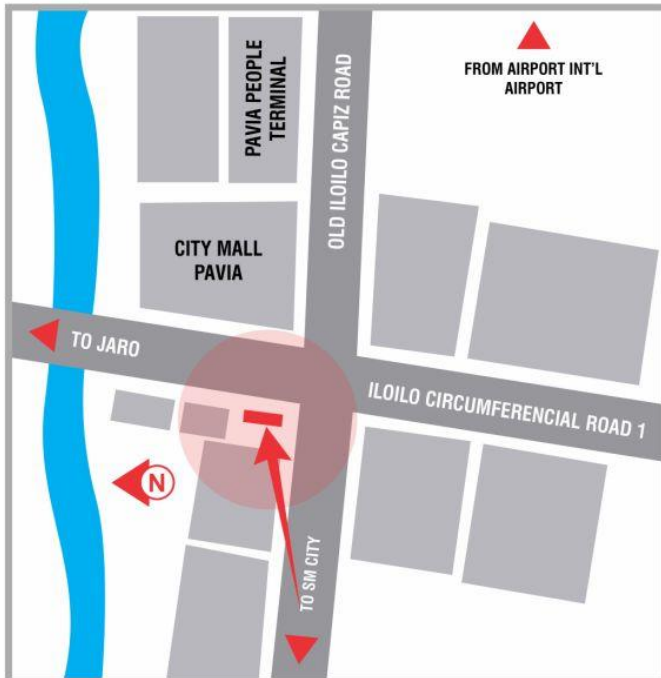

Available Sites

Metro Iloilo

Available Now

Steel Art
BILLBOARDS

NATIONAL HIGHWAY, PAVIA (FLYOVER)

ILOILO

BILLBOARD DIMENSION

40 Feet (H) X 50 Feet (W)

VISIBLE DISTANCE

200 Meters +

GOING TO

Iloilo International Airport, Sta. Barbara, Avida Village, Parc Regency, Green Meadows Iloilo, Iloilo Golf & Country Club

VISIBLE TO VEHICLES FROM

SM City, Lawa-an Village, Puerto Real De Iloilo, Iloilo Business Park, Robinsons Iloilo, La Paz District, Jaro, Small Ville Business Park, University of San Agustin

BILLBOARD DIMENSION

40 Feet x 40 Feet

VISIBLE DISTANCE

300 Meters +

GOING TO

SM City, Gaisano City, Robinson's Mall, Panay Area, Municipality of Pavia, Ayala, Smallville, Iloilo Business Park, Iloilo City Proper

Iloilo International Airport, Sta. Barbara, Avida Village, Parc Regency, Iloilo Golf and Country Club, GT Mall, Robinsons Place, Vista Mall

TRAFFIC SPEED

Heavy

ESTIMATED DAILY TRAFFIC

97,344 Vehicles

www.steelart.ph