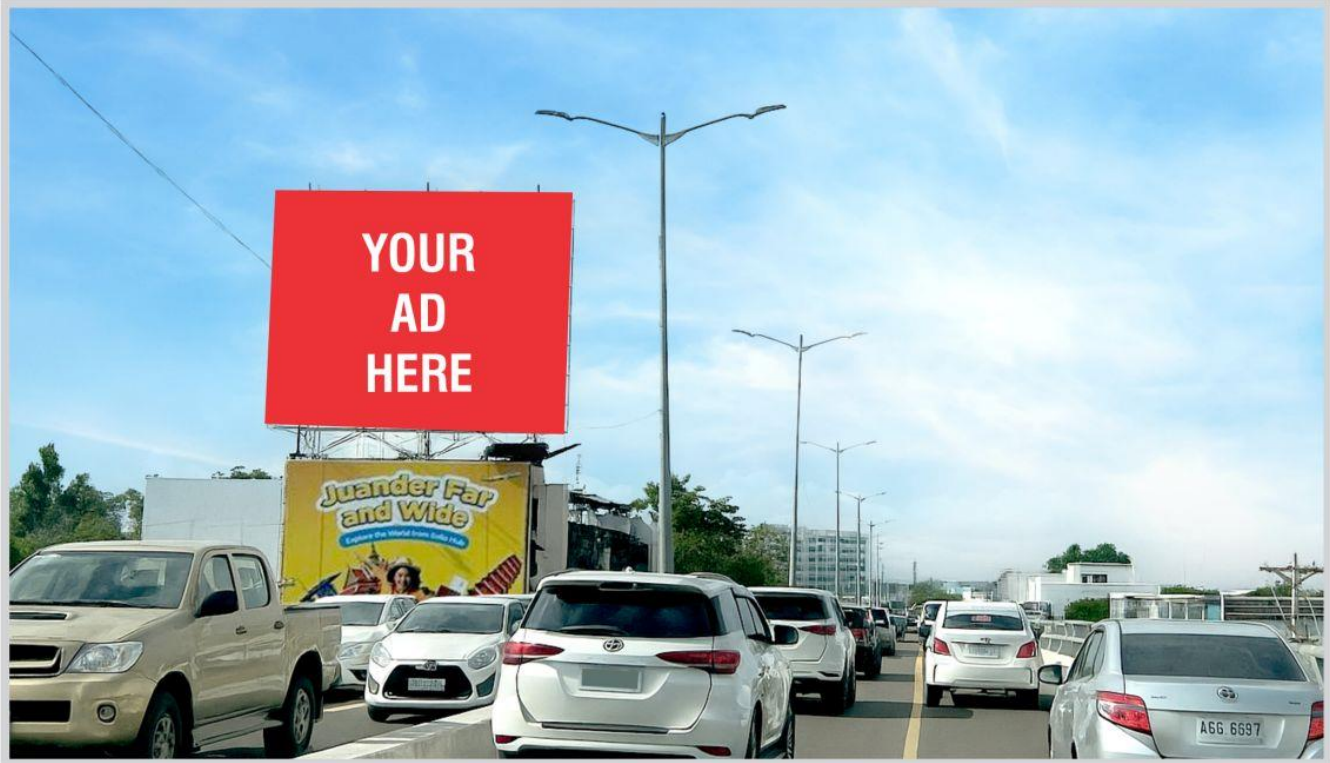

Available Sites

Metro Iloilo

Available Now

Steel Art
BILLBOARDS

NATIONAL HIGHWAY, PAVIA (FLYOVER)

ILOILO

BILLBOARD DIMENSION

40 Feet (H) X 50 Feet (W)