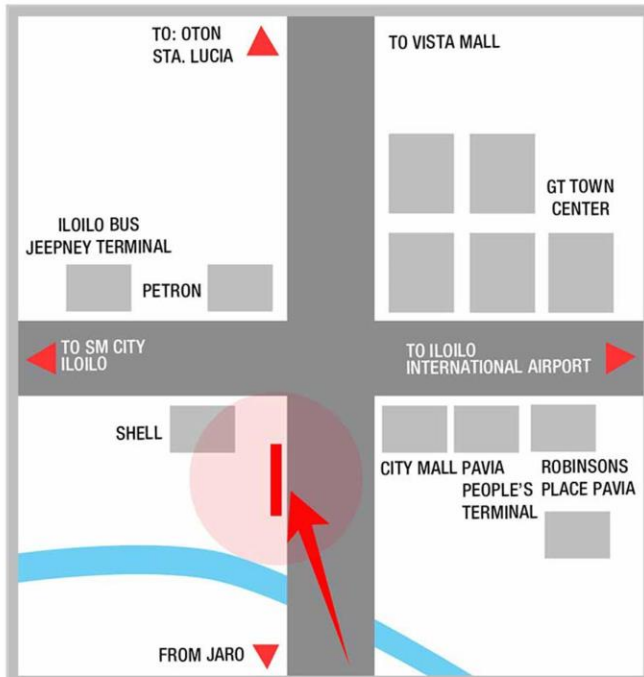

BILLBOARD DIMENSION

40 Feet x 40 Feet

VISIBLE DISTANCE

300 Meters +

GOING TO

SM City, Gaisano City, Robinson's Mall, Panay Area, Municipality of Pavia, Ayala, Smallville, Iloilo Business Park, Iloilo City Proper

VISIBLE TO VEHICLES FROM

Iloilo International Airport

TRAFFIC SPEED

Moderate

ESTIMATED DAILY TRAFFIC

3,264 Vehicles

www.steelart.ph

Available Now

CIRCUMFERENCIAL RD. 1, PAVIA
ILOILO

BILLBOARD DIMENSION

15 Feet x 105 Feet

VISIBLE DISTANCE

100 Meters +

GOING TO

Green Meadows, Jaro, Tacas, Iloilo East Coastal Capiz Rd. Balabago, Jaro

VISIBLE TO VEHICLES FROM

Iloilo International Airport, Sta. Barbara, Avida Village, Parc Regency, Iloilo Golf and Country Club, GT Mall, Robinsons Place, Vista Mall

TRAFFIC SPEED

Heavy

ESTIMATED DAILY TRAFFIC

97,344 Vehicles

www.steelart.ph