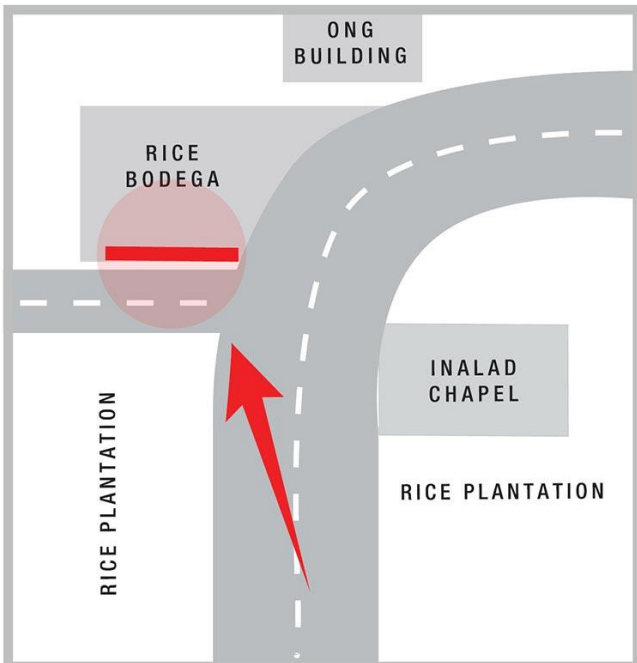

Available Now

Steel Art
BILLBOARDS

NATIONAL HIGHWAY, BRGY. INALAD SIATON

NEGROS ORIENTAL

BILLBOARD DIMENSION

20 Feet x 40 Feet

VISIBLE DISTANCE

200 Meters +

GOING TO

Hinoba-an,
Southern Negros Occidental

VISIBLE TO VEHICLES FROM

Dumaguete City, Antulang Beach Resort,
Northern Negros Oriental

TRAFFIC SPEED

Moderate

ESTIMATED DAILY TRAFFIC

18, 320 Vehicles

www.steelart.ph