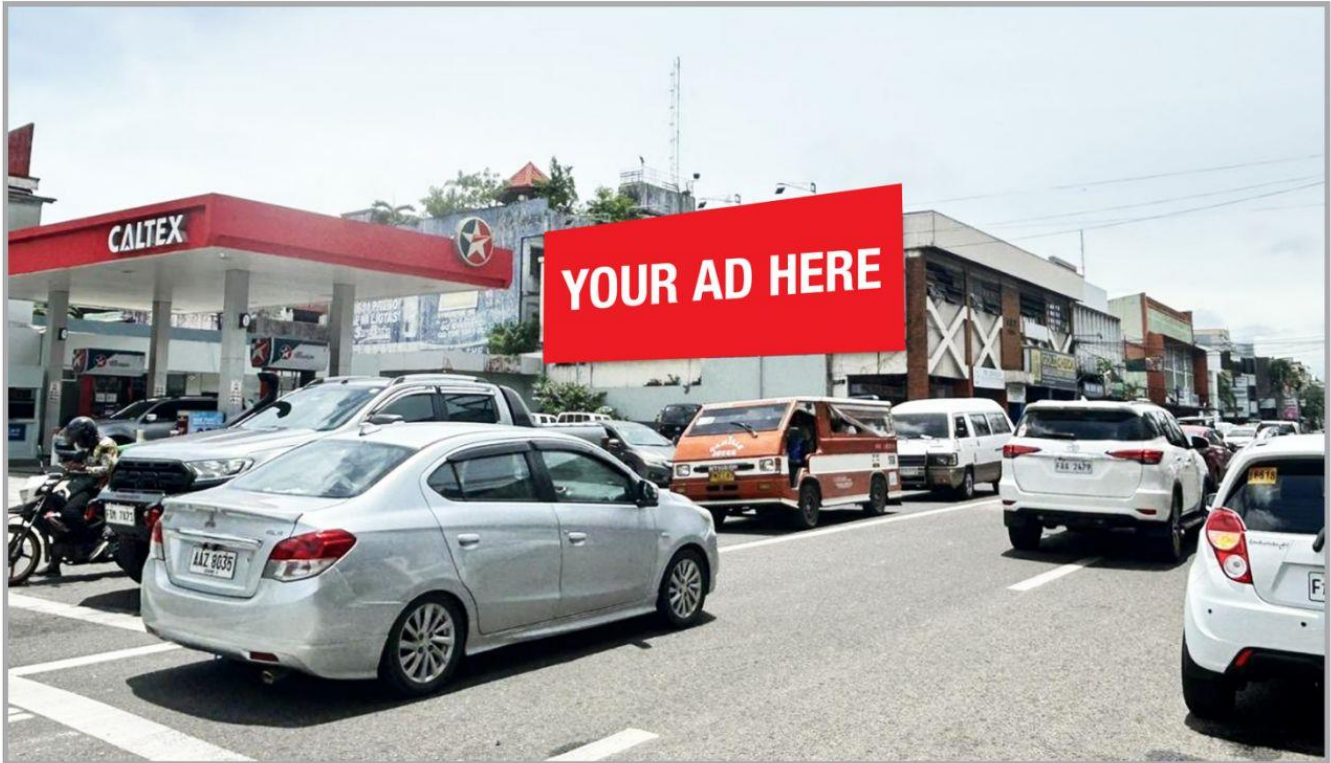

BILLBOARD DIMENSION

20 Feet (H) x 60 Feet (W)

VISIBLE DISTANCE

100 Meters +

GOING TO

SM City Bacolod, Ayala Capitol Central, Capitol Lagoon and Park, Gaisano Main Mall, ARB Call Center Facilities, University of St. La Salle, Colegio San Agustin, Riverside Hospital, Libertad Market