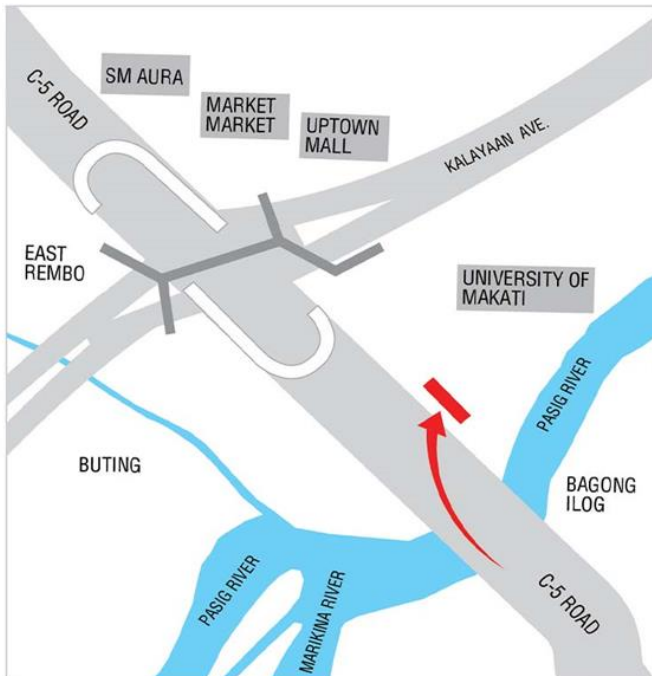

Available Now

Steel Art
BILLBOARDS

CP GARCIA AVENUE, WEST REMBO, MAKATI
C-5 MAKATI

BILLBOARD DIMENSION

25 Feet x 65 Feet

VISIBLE DISTANCE

100 Meters +

GOING TO

BONIFACIO GLOBAL CITY, UPPER MCKINLEY HILLS, MAKATI CBD, FTI- TAGUIG, SLEX, ALABANG, LAGUNA, PARANAQUE.

VISIBLE TO VEHICLES FROM

ORTIGAS CENTER, LIBIS, EASTWOOD CITY, MARIKINA, CAINTA RIZAL, KAPITOLYO PASIG.

TRAFFIC SPEED

Slow Moving

ESTIMATED DAILY TRAFFIC

231, 168 Vehicles

www.steelart.ph