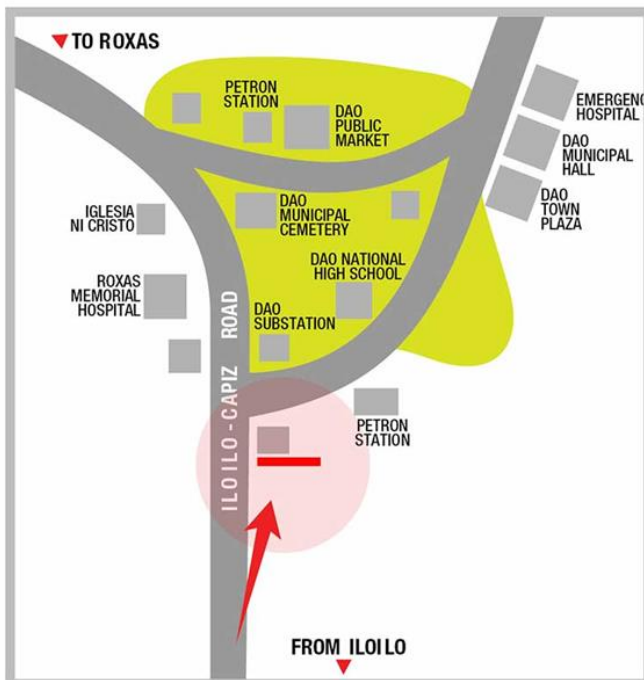

BILLBOARD DIMENSION

20 Feet x 40 Feet

VISIBLE DISTANCE

200 Meters +

GOING TO

Kalibo Town Proper, Gaisano Capital Kalibo, Caticlan, Boracay, Numancia, Makato

VISIBLE TO VEHICLES FROM

Roxas City, Iloilo, Antique, Passi City, Central Panay

BILLBOARD DIMENSION

20 Feet x 40 Feet

VISIBLE DISTANCE

200 Meters +

GOING TO

Aklan, Caticlan, Boracay, Roxas City,
Robinson's Roxas, Kalibo

VISIBLE TO VEHICLES FROM

Iloilo City