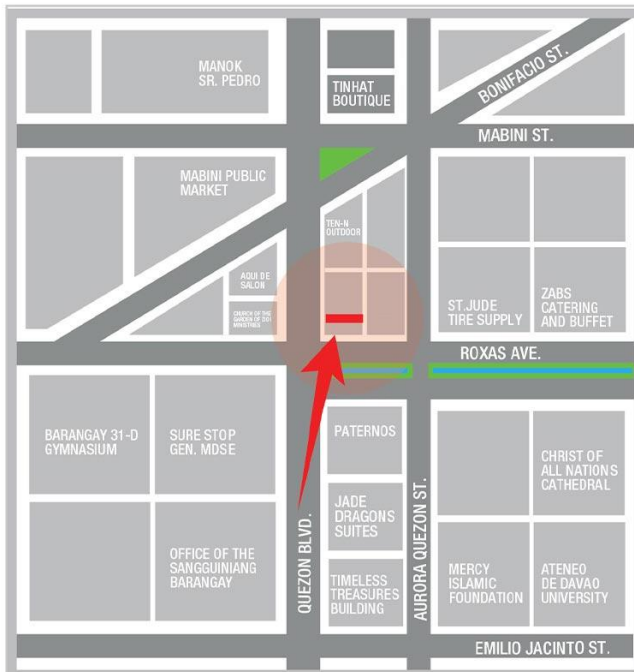

VISIBLE TO VEHICLES FROM

SM City, Davao Baywalk, Davao Overland Transport Terminal, Philippine Womens College, Matina Center Point Plaza, Gaisano Grand Mall-Toril, Digos City, Cotabato City, General Santos City

TRAFFIC SPEED

Slow Moving

ESTIMATED DAILY TRAFFIC

36,960 Vehicles

Available Now

Steel Art
BILLBOARDS

33-D QUEZON BLVD., COR. ROXAS AVE.
DAVAO CITY

BILLBOARD DIMENSION

30 Feet x 40 Feet

VISIBLE DISTANCE

200 Meters +

GOING TO

University of the Immaculate Conception, University of Mindanao, San Pedro Cathedral, Felcris Centrale Mall, Bureau of Internal Revenue, City Health Davao