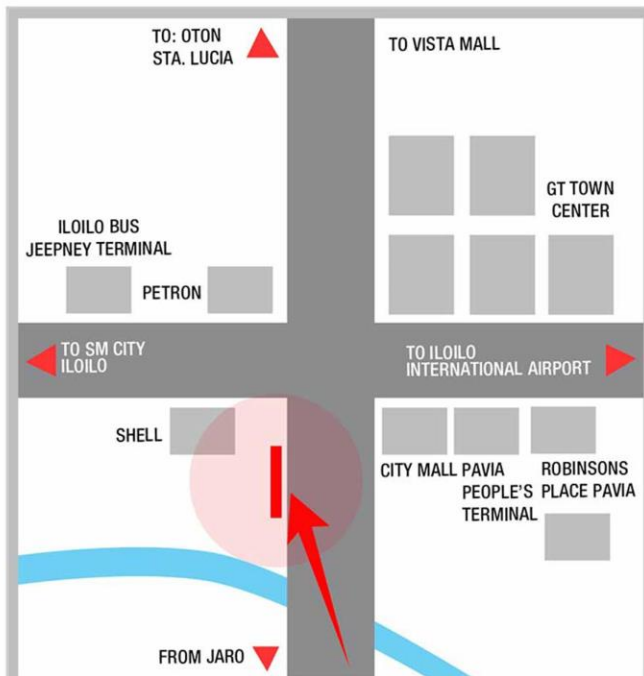

BILLBOARD DIMENSION

40 Feet x 40 Feet

VISIBLE DISTANCE

300 Meters +

GOING TO

SM City, Gaisano City, Robinson's Mall, Panay Area, Municipality of Pavia, Ayala, Smallville, Iloilo Business Park, Iloilo City Proper

Steel Art
BILLBOARDS

CIRCUMFERENCIAL RD. 1, PAVIA
ILOILO

BILLBOARD DIMENSION

15 Feet x 105 Feet

VISIBLE DISTANCE

100 Meters +

GOING TO

Green Meadows, Jaro, Tacas, Iloilo East Coastal
Capiz Rd. Balabago, Jaro