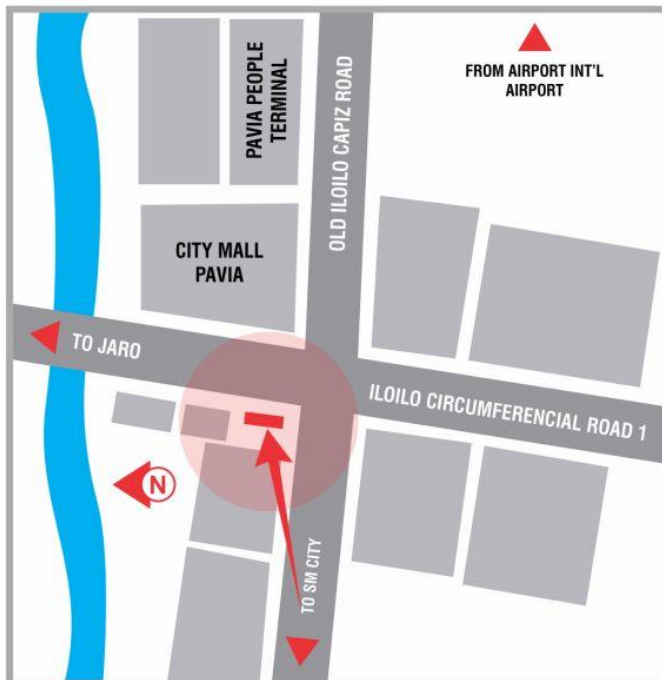

Available Now

Steel Art
BILLBOARDS

NATIONAL HIGHWAY, PAVIA (FLYOVER)

ILOILO

BILLBOARD DIMENSION

40 Feet (H) X 50 Feet (W)

VISIBLE DISTANCE

200 Meters +

GOING TO

Iloilo International Airport, Sta. Barbara, Avida Village, Parc Regency, Green Meadows Iloilo, Iloilo Golf & Country Club

VISIBLE TO VEHICLES FROM

SM City, Lawa-an Village, Puerto Real De Iloilo, Iloilo Business Park, Robinsons Iloilo, La Paz District, Jaro, Small Ville Business Park, University of San Agustin

TRAFFIC SPEED

Slow Moving

ESTIMATED DAILY TRAFFIC

48,672 Vehicles

www.steelart.ph