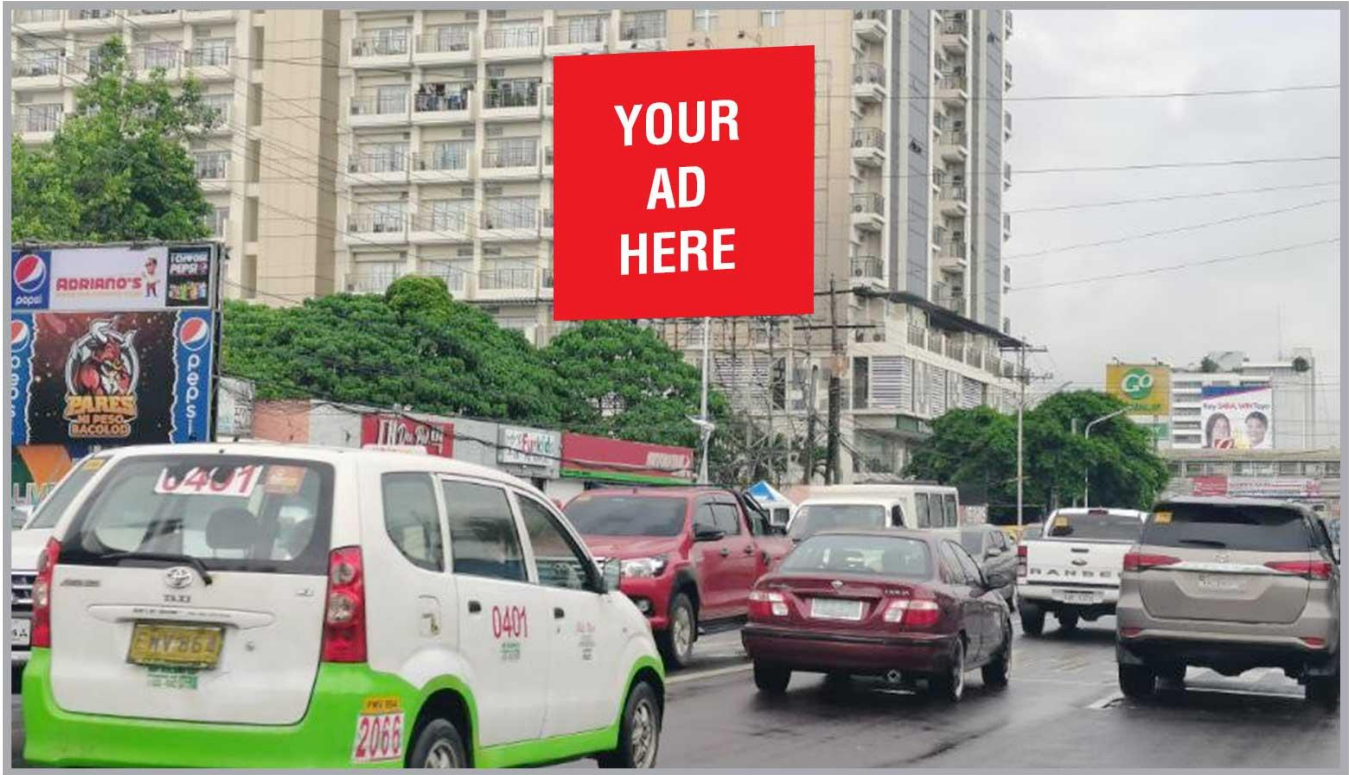

TRAFFIC SPEED

Slow Moving

ESTIMATED DAILY TRAFFIC

62,588 Vehicles

www.steelart.ph

Available Now

Steel Art
BILLBOARDS

LACSON STREET (0 RESIDENCES)
BACOLOD CITY