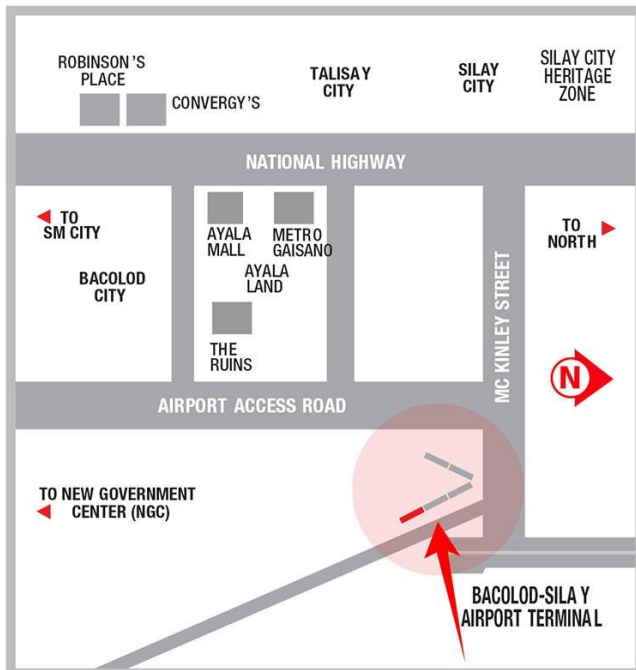

GOING TO

Ayala Capitol Central, 888 China Town Square, Central Market, Seda Hotel, Provincial Capitol and Lagoon

VISIBLE TO VEHICLES FROM

SM City, Park Inn by Radisson, BREDCO Port, Acacia Hotel, Bacolod Cathedral

BILLBOARD DIMENSION

20 Feet x 40 Feet

VISIBLE DISTANCE

200 Meters +

GOING TO

New Government Ceter, Bacolod City, SM City, Gaisano City, Robinsons Place, Ayala Mall, Metro Gaisano, Northern & Southern Towns & Cities