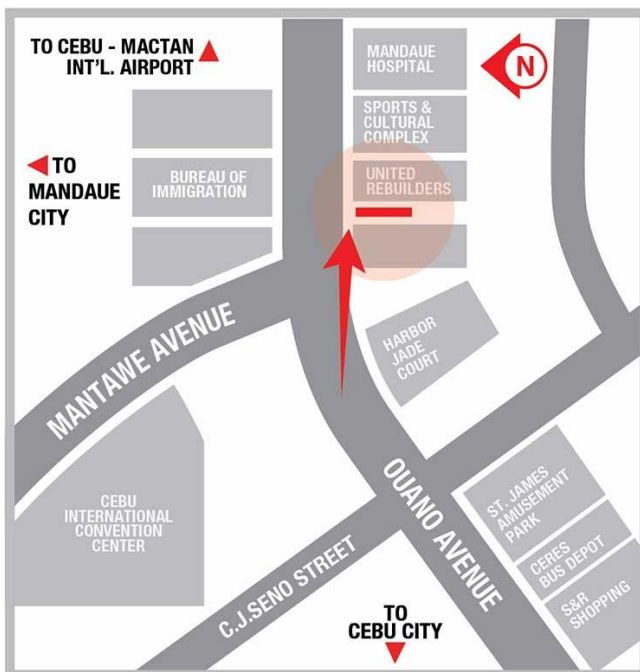

GOING TO

University of San Carlos Main, South Road, South Bus Terminal, Elizabeth Mall, Cebu City Sports Center, University of San Jose Recoletos, Robinsons Place, Cebu Metropolitan Cathedral

VISIBLE TO VEHICLES FROM

Ayala Mall, SM City, Mandaue, Uptown, BPI, Cuenco Ave., Cebu International Port, San Miguel Corp., STI College, University of Visayas, Toyota Mandaue, ABS-CBN, Consolacion, Jollibee

TRAFFIC SPEED

Slow Moving

ESTIMATED DAILY TRAFFIC

75,552 Vehicles

Available Now

Steel Art
BILLBOARDS

OUANO AVENUE, MANDAUE CITY
CEBU

BILLBOARD DIMENSION

20' (H) x 80' (W)

VISIBLE DISTANCE

200 Meters +

GOING TO

Mandaue City Hall, Pacific Mall, Gaisano Grand Mall, Bridges Town Square, Lapu-Lapu Shrine, Mactan, Mactan Newtown, Cebu-Mactan International Airport

VISIBLE TO VEHICLES FROM

Park Mall, Robinsons Place, St. James Amusement Park, Cebu International Convention Center, SM Hypermarket, Cebu Port, SM City, Southern Cebu, S&R Shopping