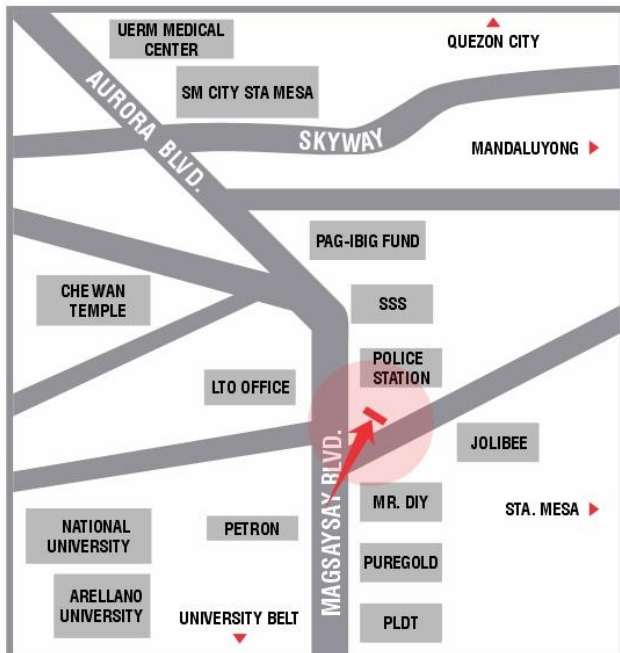

A Nationwide network of
high-impact billboard location
built for brand dominance

METRO MANILA

KALIBO

ILOILO

BACOLOD

DUMAGUETE

METRO CEBU

DAVAO

200 Meters +

GOING TO

SHAW BOULEVARD, ORTIGAS CENTER, CUBAO QUEZON CITY, SM NORTH EDSA, SM MEGAMALL WACK-WACK GREENHILLS, EDSA SHANGRILA ROBINSONS GALLERIA PIONEER

VISIBLE TO VEHICLES FROM

MAKATI CBD, EDSA-TAFT, SM MOA, MAGALLANES, PARANAQUE, ALABANG, BONIFACIO GLOBAL CITY.

TRAFFIC SPEED

Very Slow Moving

ESTIMATED DAILY TRAFFIC

194,688 Vehicles

www.steelart.ph

Available Now

Steel Art
BILLBOARDS

MAGSAYSAY BLVD., MANILA CITY
STA. MESA

BILLBOARD DIMENSION

50 Feet (H) x 31 Feet (W)

VISIBLE DISTANCE

100 Meters +

GOING TO

Polytechnic University of the Philippines, SM Sta. Mesa, UERM, Robinson's Magnolia, EDSA, Cubao, Araneta Center

VISIBLE TO VEHICLES FROM