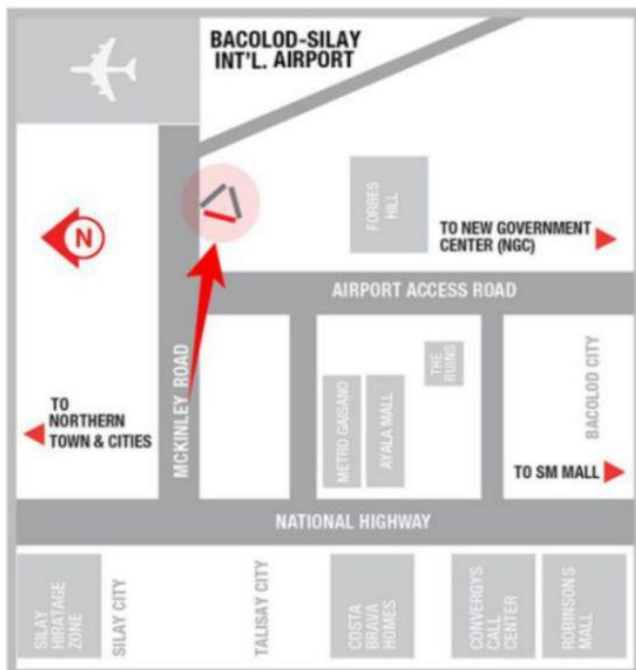

Moderate

ESTIMATED DAILY TRAFFIC

3,072 Vehicles

www.steelart.ph

Available Now

Steel Art
BILLBOARDS

MCKINLEY ROAD (BACOLOD-SILAY INT'L AIRPORT)
SILAY CITY

BILLBOARD DIMENSION

40 Feet (H) x 40 Feet (W)

VISIBLE DISTANCE

200 Meters +

GOING TO

Bacolod-Silay International Airport, Philippine Airlines Cargo Office, Bong-Bong's Pasalubong Center

VISIBLE TO VEHICLES FROM

Downtown Area, Central Market, SM City, Gaisano City, Libertad Market, Robinsons Place, Ayala Mall, Metro Gaisano, Silay City, Talisay City, Southern Towns & Cities