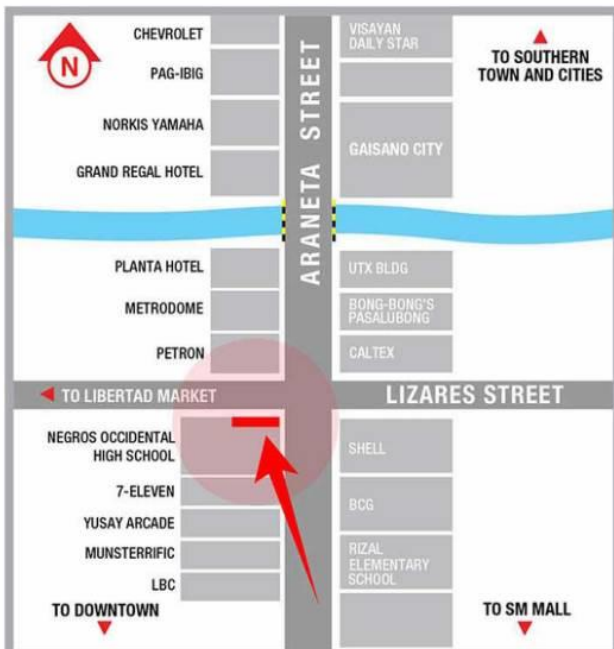

VISIBLE TO VEHICLES FROM

Robinsons Place, Go Hotels, City Mall, Paseo Verde, South PUJ and Bus Terminal, Concentrix, Lopue's Mandalagan, iQor, Ayala Northpoint, The Upper East, Bacolod-Silay International Airport

BILLBOARD DIMENSION

30 Feet x 50 Feet

VISIBLE DISTANCE

200 Meters +

GOING TO

Goldenfield Commercial Complex, Robinsons Cybergate, Transcom, Teletech, Southern Towns & Cities

VISIBLE TO VEHICLES FROM

SM City, Downtown Area, Central Market, Bredco Port, Gaisano Main, Robinsons Place, Burgos Market, Lopues Department Store, Northern Towns & Cities