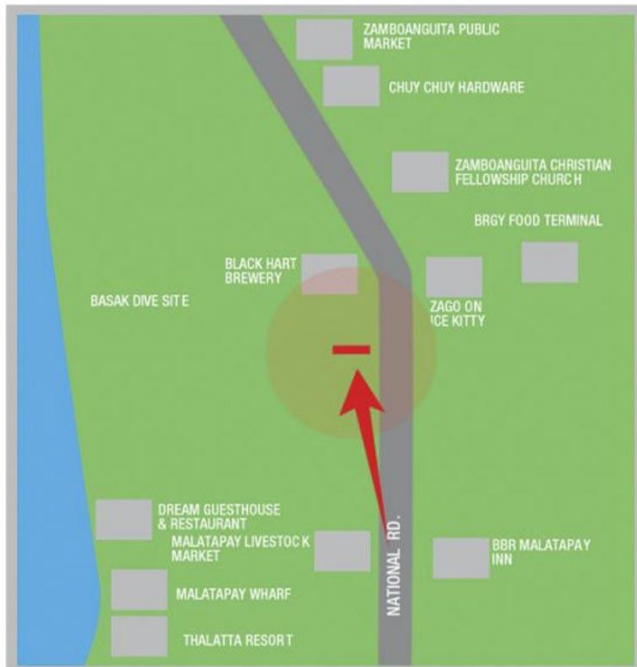

Available Now

Steel Art
BILLBOARDS

ZAMBOANGUITA
NEGROS ORIENTAL

BILLBOARD DIMENSION

20 Feet x 40 Feet

VISIBLE DISTANCE

200 Meters +

GOING TO