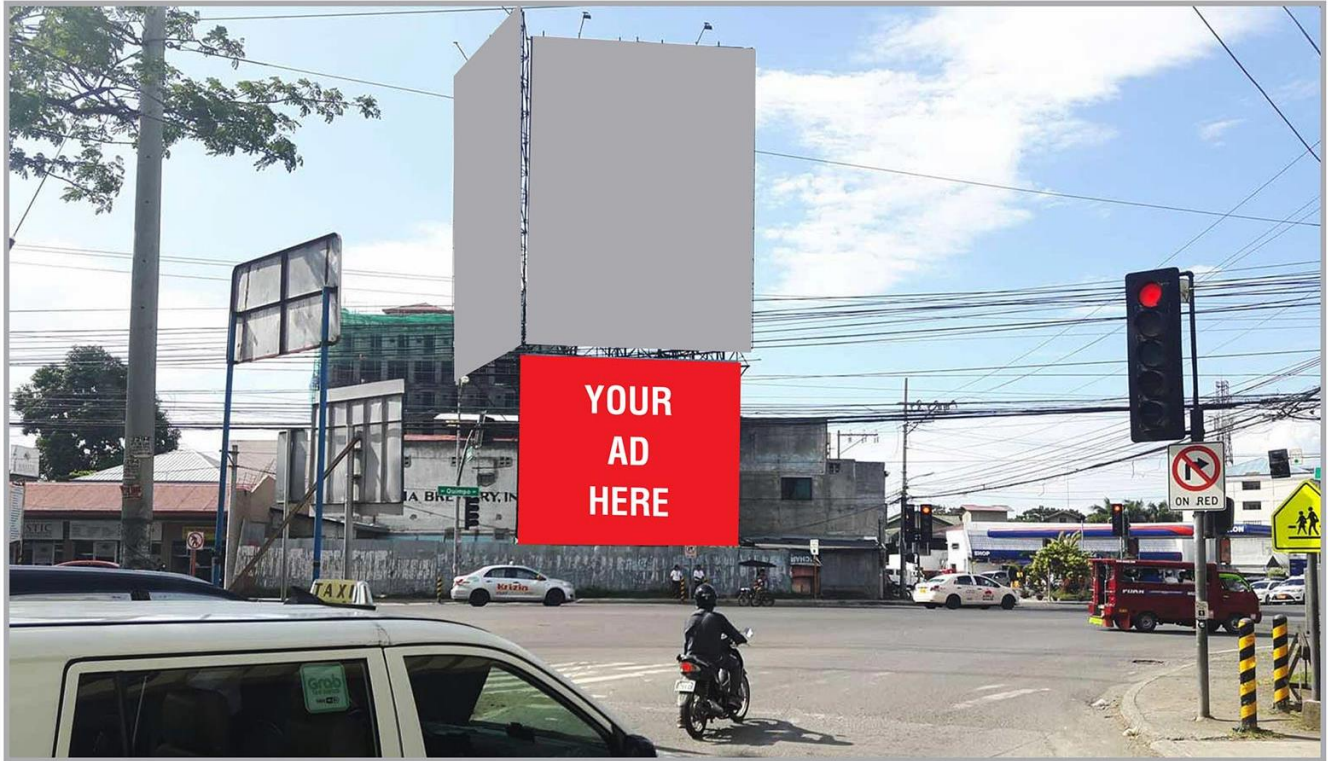

BILLBOARD DIMENSION

30 Feet (H) x 35 Feet (W)

VISIBLE DISTANCE

200 Meters +

GOING TO

S.I.R., Ateneo de Davao University, Bolton Bridge, Felcris Centrale Mall, Ecoland Bus Terminal, Downtown Davao City

VISIBLE TO VEHICLES FROM