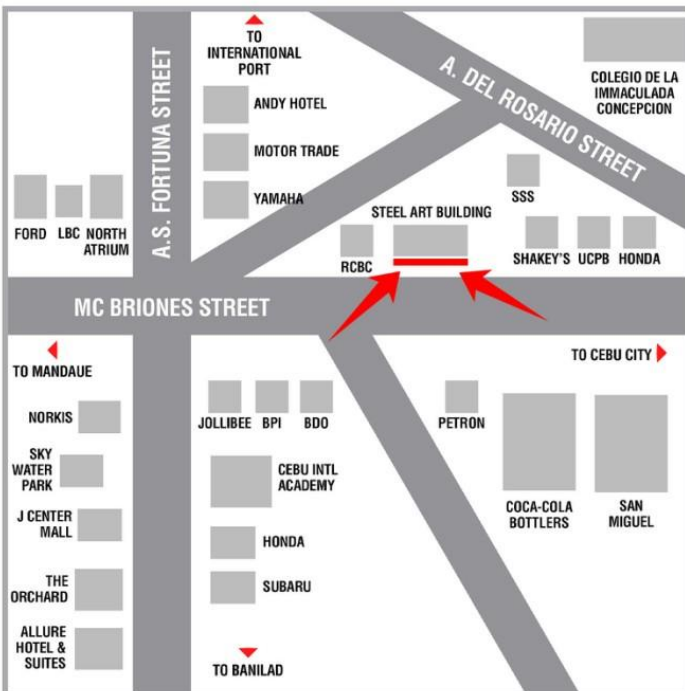

Available Now

Steel Art
BILLBOARDS

MC BRIONES ST., MANDAUE CITY (WALL OF STEEL ART BUILDING)
CEBU CITY

BILLBOARD DIMENSION

9 Feet (H) x 68 Feet (W)

VISIBLE DISTANCE

200 Meters +

GOING TO

Mabolo Church, Ayala Center, Waterfront Hotel, Cebu IT Park, Ayala Mall Central Bloc, SM City Cebu, Radisson Blu Hotel, Bayfront Hotel, SRP, Souther Towns and Cities.

VISIBLE TO VEHICLES FROM

SM City, Cebu Port Area, New Cebu North Bus Terminal, San Miguel Brewery, J Center Mall, SkyWater Park, Metro Park Hotel, Mandaue City.

TRAFFIC SPEED

Slow Moving

ESTIMATED DAILY TRAFFIC

45,708 Vehicles

www.steelart.ph