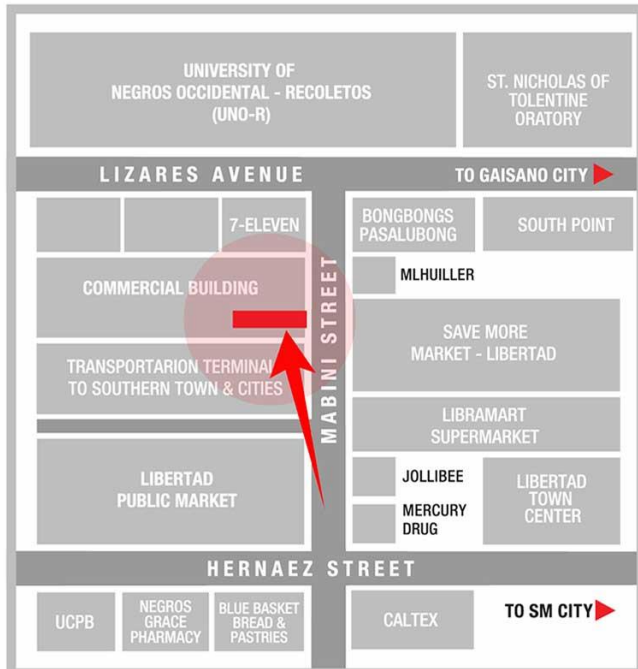

Available Now

Steel Art
BILLBOARDS

LIBERTAD MARKET (MABINI STREET)
BACOLOD CITY

BILLBOARD DIMENSION _____

20 Feet x 40 Feet

VISIBLE DISTANCE _____

200 Meters +

GOING TO _____

University of Negros Occidental-Recoletos, Goldenfield Commercial Complex, Gaisano City, Palmas Del Mar Hotel & Resort, Bacolod City Police Office, Southern Towns & Cities

VISIBLE TO VEHICLES FROM _____

Central Market, Downtown Area, SM City, East of Bacolod, University of St. La Salle, Northern Towns & Cities

TRAFFIC SPEED _____

Slow Moving

ESTIMATED DAILY TRAFFIC _____

34,576 Vehicles

www.steelart.ph