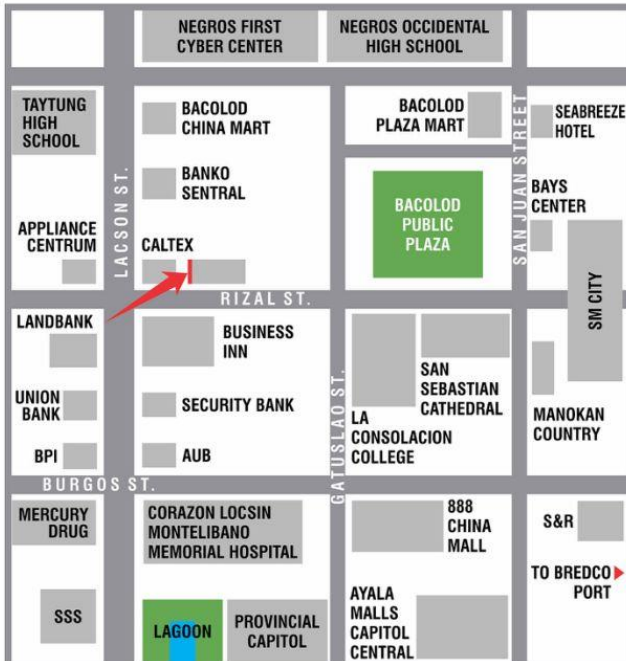

VISIBLE TO VEHICLES FROM

STI College, Riverside Medical Center, Collegio de San Agustin, USLS, Seda Hotel, Ayala Capitol Central, Capitol and Lagoon, Corazon Locsin Memorial Medical Regional Hospital, SM City, BREDCO Port

BILLBOARD DIMENSION

20 Feet (H) x 60 Feet (W)

VISIBLE DISTANCE

100 Meters +

GOING TO

SM City Bacolod, Ayala Capitol Central, Capitol Lagoon and Park, Gaisano Main Mall, ARB Call Center Facilities, University of St. La Salle, Colegio San Agustin, Riverside Hospital, Libertad Market