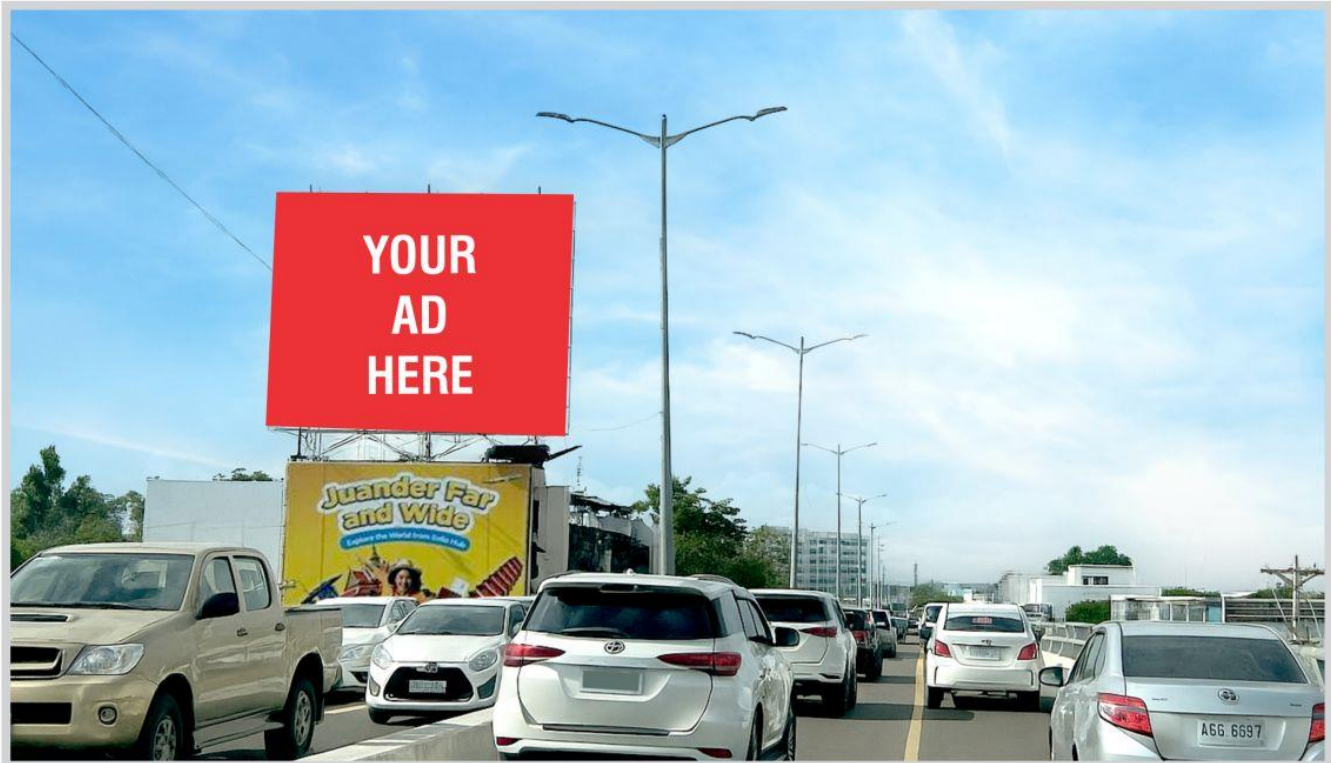

Available Now

Steel Art
BILLBOARDS

NATIONAL HIGHWAY, PAVIA (FLYOVER)

ILOILO

BILLBOARD DIMENSION

40 Feet (H) X 50 Feet (W)

VISIBLE DISTANCE

200 Meters +

GOING TO

Iloilo International Airport, Sta. Barbara, Avida Village, Parc Regency, Green Meadows Iloilo, Iloilo Golf & Country Club

VISIBLE TO VEHICLES FROM

SM City, Lawa-an Village, Puerto Real De Iloilo, Iloilo Business Park, Robinsons Iloilo, La Paz District, Jaro, Small Ville Business Park, University of San Agustin

TRAFFIC SPEED

Slow Moving

ESTIMATED DAILY TRAFFIC

48,672 Vehicles

www.steelart.ph