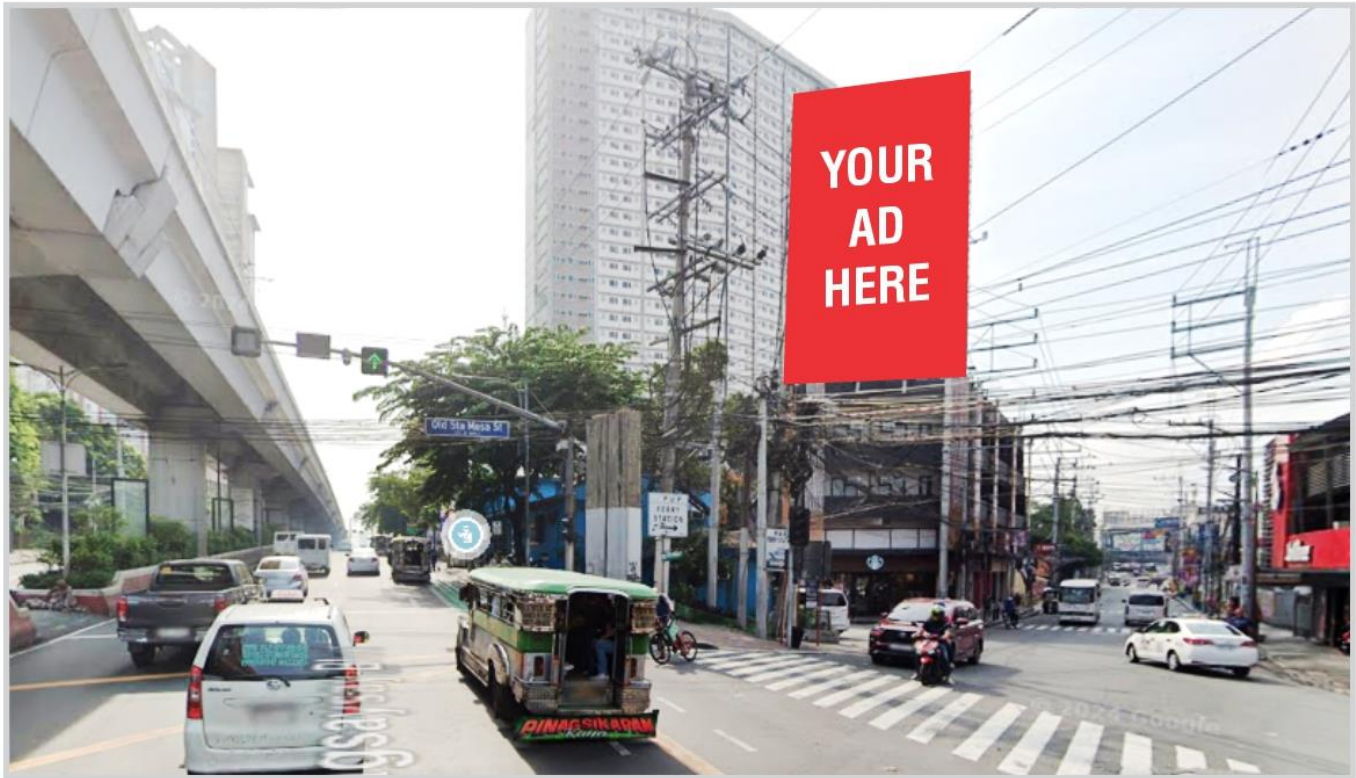

TRAFFIC SPEED

Very Slow Moving

ESTIMATED DAILY TRAFFIC

194,688 Vehicles

www.steelart.ph

Available Now

Steel Art
BILLBOARDS

MAGSAYSAY BLVD., MANILA CITY
STA. MESA